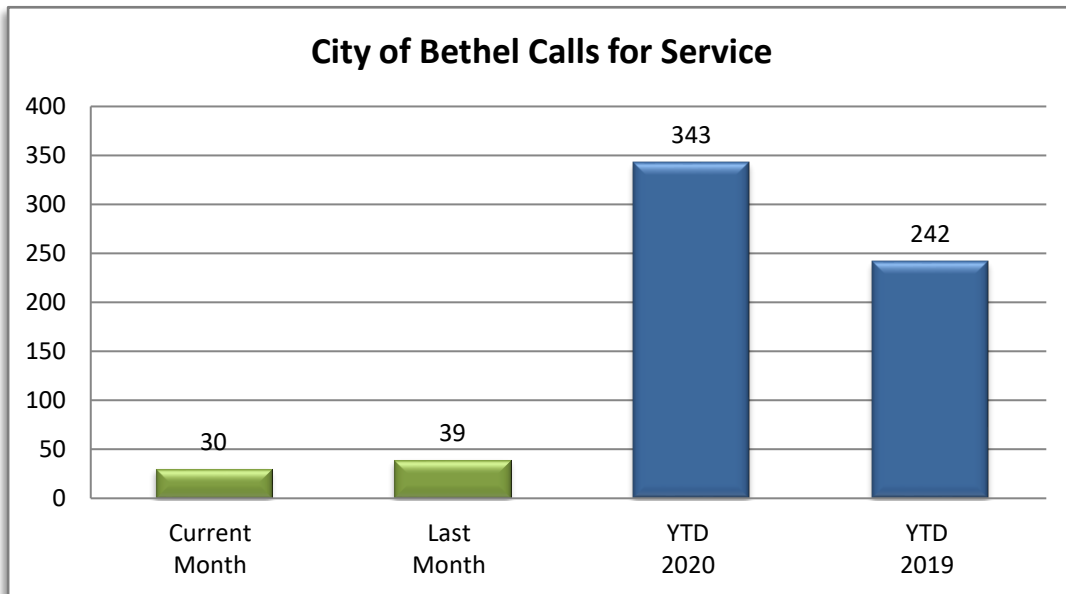

OFFENSE	JAN	FEB	MAR	APR	*MAY	*JUN	*JUL	*AUG	SEP	OCT	NOV	DEC	YTD 2020	YTD 2019
Call for Service	35	28	39	30	26	27	53	39	36	30			343	242
Burglaries	0	0	0	0	0	0	0	0	1	0			1	1
Thefts	0	0	1	1	1	0	1	0	2	0			6	4
Crim Sex Conduct	0	0	0	0	0	0	0	0	0	0			0	0
Assault	0	0	0	0	1	0	1	2	0	0			4	0
Dam to Property	2	0	1	0	1	1	0	0	0	0			5	4
Harass Comm	0	0	0	0	0	0	0	0	0	0			0	3
Felony Arrests	1	0	0	0	0	1	0	0	0	0			2	3
Gross Misd Arrests	0	1	0	0	0	0	0	0	0	0			1	1
Misd Arrests	0	1	0	0	1	0	1	0	0	1			4	6
DUI Arrests	0	1	1	0	0	0	0	0	0	0			2	0
Domestic Arrests	0	0	0	0	0	0	0	1	0	0			1	2
Warrant Arrests	2	0	3	0	0	1	1	0	0	0			7	6
Traffic Arrests	0	3	3	0	2	5	2	0	0	0			15	5

* The Calls For Service numbers for May through August have been revised to exclude traffic stops.