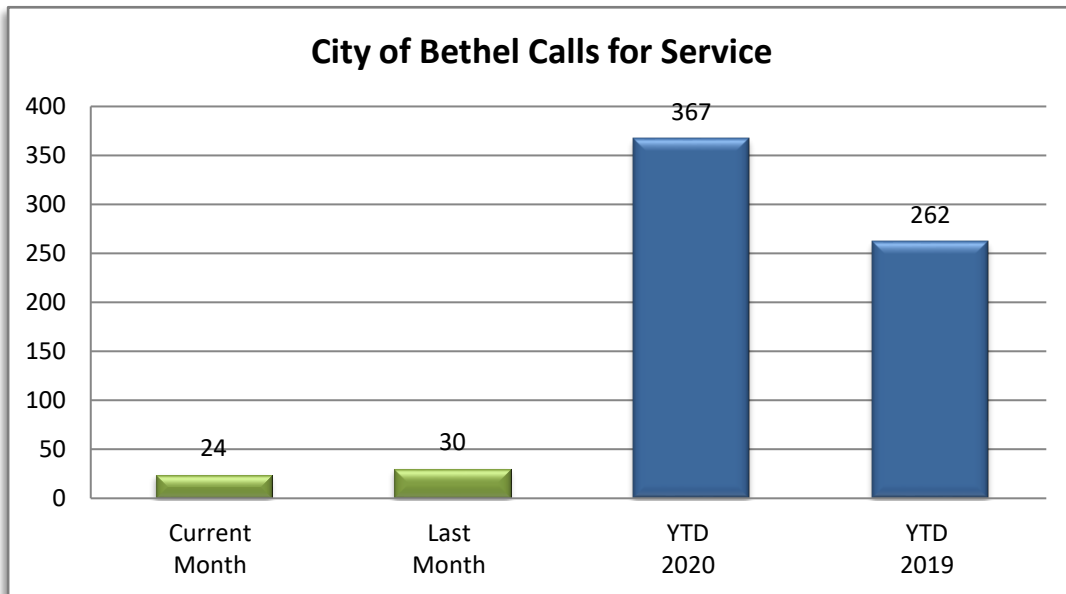

OFFENSE	JAN	FEB	MAR	APR	*MAY	*JUN	*JUL	*AUG	SEP	OCT	NOV	DEC	YTD 2020	YTD 2019
Call for Service	35	28	39	30	26	27	53	39	36	30	24		367	262
Burglaries	0	0	0	0	0	0	0	0	1	0	0		1	1
Thefts	0	0	1	1	1	0	1	0	2	0	1		7	4
Crim Sex Conduct	0	0	0	0	0	0	0	0	0	0	0		0	0
Assault	0	0	0	0	1	0	1	2	0	0	0		4	0
Dam to Property	2	0	1	0	1	1	0	0	0	0	2		7	4
Harass Comm	0	0	0	0	0	0	0	0	0	0	0		0	3
Felony Arrests	1	0	0	0	0	1	0	0	0	0	0		2	3
Gross Misd Arrests	0	1	0	0	0	0	0	0	0	0	0		1	1
Misd Arrests	0	1	0	0	1	0	1	0	0	1	0		4	6
DUI Arrests	0	1	1	0	0	0	0	0	0	0	0		2	0
Domestic Arrests	0	0	0	0	0	0	0	1	0	0	0		1	2
Warrant Arrests	2	0	3	0	0	1	1	0	0	0	0		7	6
Traffic Arrests	0	3	3	0	2	5	2	0	0	0	1		16	5

* The Calls For Service numbers for May through August have been revised to exclude traffic stops.