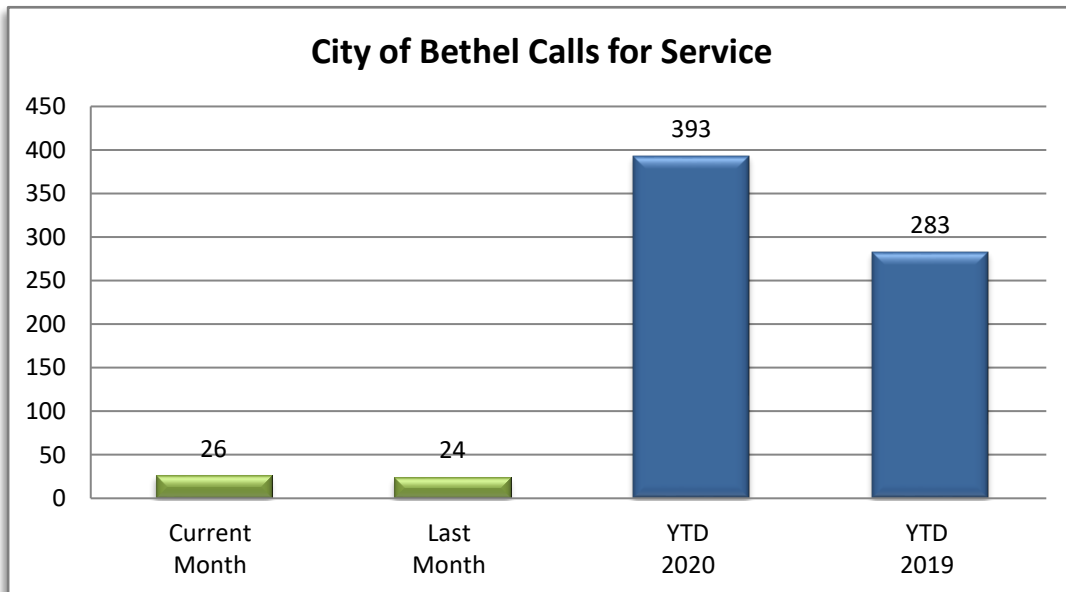

OFFENSE	JAN	FEB	MAR	APR	*MAY	*JUN	*JUL	*AUG	SEP	OCT	NOV	DEC	YTD 2020	YTD 2019
Call for Service	35	28	39	30	26	27	53	39	36	30	24	26	393	283
Burglaries	0	0	0	0	0	0	0	0	1	0	0	0	1	1
Thefts	0	0	1	1	1	0	1	0	2	0	1	1	8	4
Crim Sex Conduct	0	0	0	0	0	0	0	0	0	0	0	0	0	0
Assault	0	0	0	0	1	0	1	2	0	0	0	0	4	0
Dam to Property	2	0	1	0	1	1	0	0	0	0	2	1	8	4
Harass Comm	0	0	0	0	0	0	0	0	0	0	0	0	0	3
Felony Arrests	1	0	0	0	0	1	0	0	0	0	0	0	2	3
Gross Misd Arrests	0	1	0	0	0	0	0	0	0	0	0	1	2	1
Misd Arrests	0	1	0	0	1	0	1	0	0	1	0	0	4	6
DUI Arrests	0	1	1	0	0	0	0	0	0	0	0	0	2	0
Domestic Arrests	0	0	0	0	0	0	0	1	0	0	0	0	1	2
Warrant Arrests	2	0	3	0	0	1	1	0	0	0	0	0	7	7
Traffic Arrests	0	3	3	0	2	5	2	0	0	0	1	0	16	6

\* The Calls For Service numbers for May through August have been revised to exclude traffic stops.