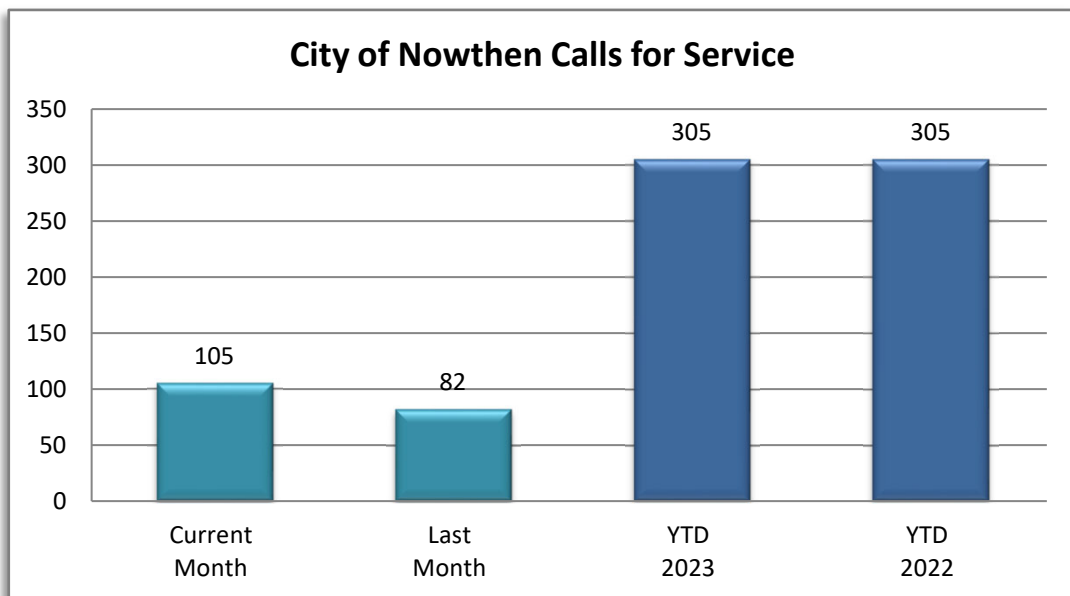

OFFENSE	JAN	FEB	MAR	APR	MAY	JUN	JUL	AUG	SEP	OCT	NOV	DEC	YTD 2023	YTD 2022
Call for Service	118	82	105										305	305
Burglaries	0	1	0										1	1
Thefts	2	1	2										5	7
Crim Sex Conduct	0	0	0										0	0
Assault	0	0	0										0	0
Dam to Property	0	0	0										0	3
Harass Comm	0	0	0										0	0
PI Accidents	3	2	1										6	4
PD Accidents	7	4	6										17	14
Felony Arrests	0	3	0										3	0
Gross Misd Arrests	0	1	2										3	0
Misd Arrests	1	0	5										6	2
DUI Arrests	0	1	2										3	2
Domestic Arrests	0	0	0										0	1
Warrant Arrests	1	1	1										3	1
Traffic Stop	52	26	40										118	63
Traffic Arrests	9	9	10										28	7