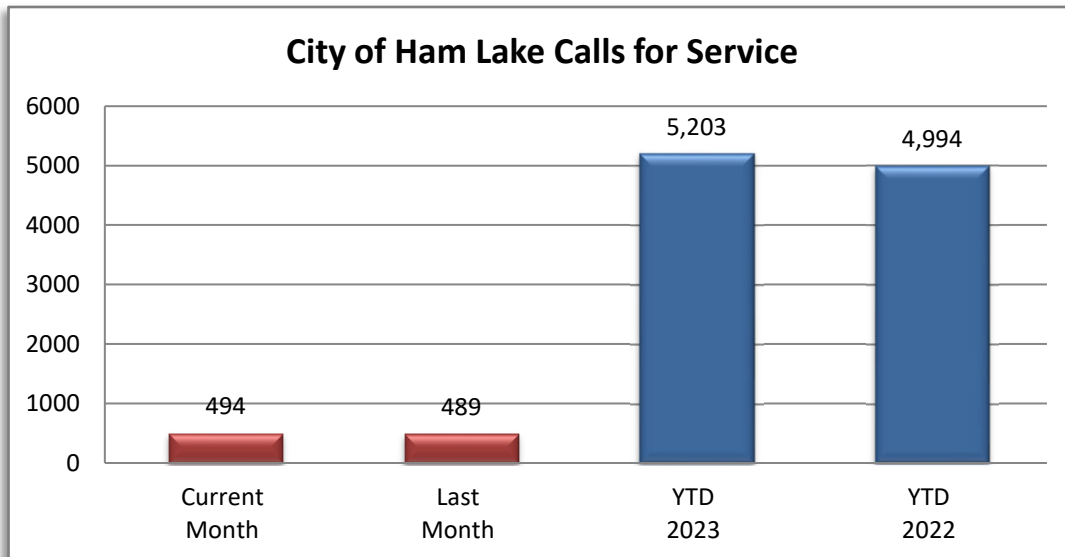

PATROL DIVISION

CITY OF HAM LAKE - OCTOBER 2023

OFFENSE	JAN	FEB	MAR	APR	MAY	JUN	JUL	AUG	SEP	OCT	NOV	DEC	YTD 2023	YTD 2022
Call for Service	505	456	494	512	568	619	560	506	489	494			5,203	4,994
Burglaries	3	0	1	1	1	0	0	0	0	2			8	21
Thefts	17	11	10	7	6	13	8	12	8	11			103	132
Crim Sex Conduct	0	0	0	0	0	0	1	2	1	0			4	7
Assault	2	3	1	7	2	0	1	3	4	3			26	9
Dam to Property	0	3	1	1	2	2	1	2	2	2			16	37
Harass Comm	0	0	0	0	0	0	0	0	0	0			0	2
PI Accidents	5	6	5	4	9	2	7	4	5	7			54	70
PD Accidents	27	26	33	29	30	30	26	22	26	30			279	264
Medical	68	63	60	62	47	55	61	56	55	46			573	608
Animal Complaint	28	36	19	25	37	38	29	33	22	24			291	272
Alarms	19	26	29	21	30	36	34	30	35	25			285	299
Felony Arrests	6	2	2	3	1	2	3	1	2	2			24	58
GM Arrests	4	4	6	6	8	0	2	3	2	4			39	37
Misd Arrests	3	5	7	7	3	4	2	7	4	12			54	56
DUI Arrests	0	6	3	3	3	1	3	5	2	4			30	25
Drug Arrests	1	6	2	3	0	3	0	1	0	3			19	42
Domestic Arrests	1	1	1	4	1	0	2	2	1	3			16	24
Warrant Arrests	6	1	4	5	10	3	3	5	3	3			43	68
Traffic Stops	223	145	228	160	189	220	213	158	159	164			1,859	1678
Traffic Arrests	53	35	51	38	48	51	53	36	56	48			469	488

CITY OF HAM LAKE

YEAR TO DATE - OCTOBER 2018-2023