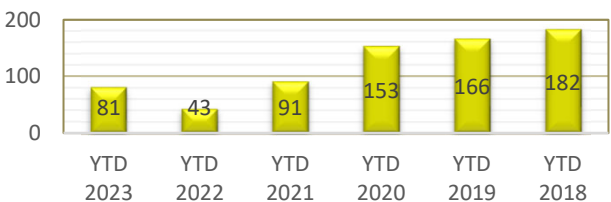

TRAFFIC ARRESTS