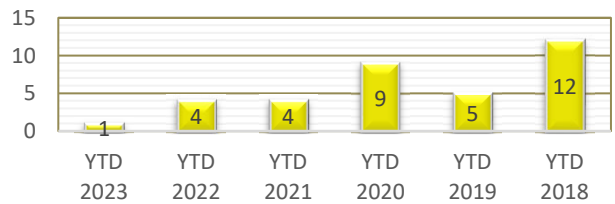

PATROL DIVISION

LINWOOD TOWNSHIP - OCTOBER 2023

OFFENSE	JAN	FEB	MAR	APR	MAY	JUN	JUL	AUG	SEP	OCT	NOV	DEC	YTD 2023	YTD 2022
Call for Service	100	119	107	178	149	129	154	134	90	143			1,303	1,201
Burglaries	0	0	0	0	0	0	0	0	0	0			0	2
Thefts	2	1	2	1	5	0	0	1	3	1			16	24
Crim Sex Conduct	0	0	0	0	0	0	0	1	0	0			1	0
Assault	0	1	1	1	0	0	0	1	2	1			7	3
Dam to Property	1	0	0	0	0	0	0	0	0	0			1	5
Harass Comm	0	0	0	0	0	0	0	0	0	0			0	0
PI Accidents	1	2	0	0	1	1	1	1	3	1			11	12
PD Accidents	4	6	9	6	1	4	4	5	2	7			48	46
Medical	12	14	19	20	17	19	26	28	11	27			193	146
Animal Complaint	7	14	7	14	15	5	14	6	7	5			94	89
Alarms	5	5	3	5	3	7	2	5	5	7			47	84
Felony Arrests	0	0	0	2	0	0	0	0	0	0			2	2
Gross Misd Arrests	0	1	0	3	3	0	0	0	0	1			8	2
Misd Arrests	0	1	1	5	1	1	1	2	2	3			17	5
DUI Arrests	0	1	0	1	0	1	1	0	0	1			5	2
Drug Arrests	0	0	0	1	0	0	0	0	0	0			1	4
Domestic Arrests	0	1	1	1	0	0	0	1	2	1			7	3
Warrant Arrests	1	0	0	1	2	1	1	6	0	1			13	9
Traffic Stops	76	56	51	66	66	69	78	73	58	32			625	253
Traffic Arrests	11	12	13	8	11	2	10	2	8	4			81	43

LINWOOD TOWNSHIP

YEAR TO DATE - OCTOBER 2018-2023

BURGLARIES

THEFTS

ASSAULTS

DAMAGE TO PROPERTY

DUI ARRESTS

DRUG ARRESTS