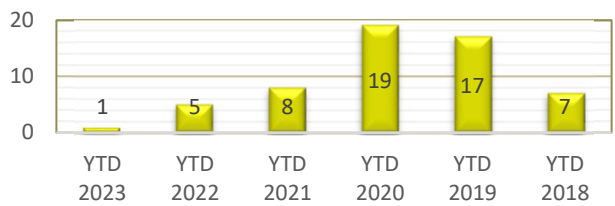

PATROL DIVISION

LINWOOD TOWNSHIP - OCTOBER 2023

OFFENSE	JAN	FEB	MAR	APR	MAY	JUN	JUL	AUG	SEP	OCT	NOV	DEC	YTD 2023	YTD 2022
Call for Service	100	119	107	178	149	129	154	134	90	143			1,303	1,201
Burglaries	0	0	0	0	0	0	0	0	0	0			0	2
Thefts	2	1	2	1	5	0	0	1	3	1			16	24
Crim Sex Conduct	0	0	0	0	0	0	0	1	0	0			1	0
Assault	0	1	1	1	0	0	0	1	2	1			7	3
Dam to Property	1	0	0	0	0	0	0	0	0	0			1	5
Harass Comm	0	0	0	0	0	0	0	0	0	0			0	0
PI Accidents	1	2	0	0	1	1	1	1	3	1			11	12
PD Accidents	4	6	9	6	1	4	4	5	2	7			48	46
Medical	12	14	19	20	17	19	26	28	11	27			193	146
Animal Complaint	7	14	7	14	15	5	14	6	7	5			94	89
Alarms	5	5	3	5	3	7	2	5	5	7			47	84
Felony Arrests	0	0	0	2	0	0	0	0	0	0			2	2
Gross Misd Arrests	0	1	0	3	3	0	0	0	0	1			8	2
Misd Arrests	0	1	1	5	1	1	1	2	2	3			17	5
DUI Arrests	0	1	0	1	0	1	1	0	0	1			5	2
Drug Arrests	0	0	0	1	0	0	0	0	0	0			1	4
Domestic Arrests	0	1	1	1	0	0	0	1	2	1			7	3
Warrant Arrests	1	0	0	1	2	1	1	6	0	1			13	9
Traffic Stops	76	56	51	66	66	69	78	73	58	32			625	253
Traffic Arrests	11	12	13	8	11	2	10	2	8	4			81	43

LINWOOD TOWNSHIP

YEAR TO DATE - OCTOBER 2018-2023

BURGLARIES

THEFTS

ASSAULTS

DAMAGE TO PROPERTY

DUI ARRESTS

DRUG ARRESTS