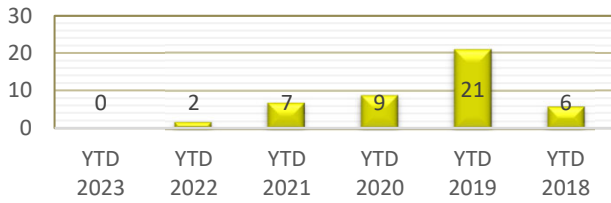

LINWOOD TOWNSHIP

YEAR TO DATE - OCTOBER 2018-2023

BURGLARIES