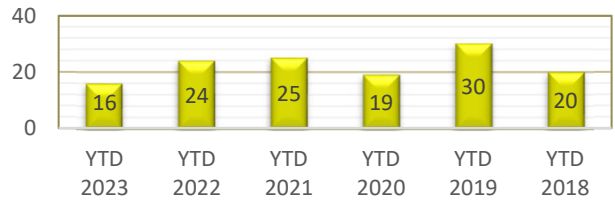

LINWOOD TOWNSHIP

YEAR TO DATE - OCTOBER 2018-2023

BURGLARIES

THEFTS

ASSAULTS

DAMAGE TO PROPERTY

DUI ARRESTS

DRUG ARRESTS

DOMESTIC ARRESTS

WARRANT ARRESTS

TRAFFIC ARRESTS

TRAFFIC STOPS