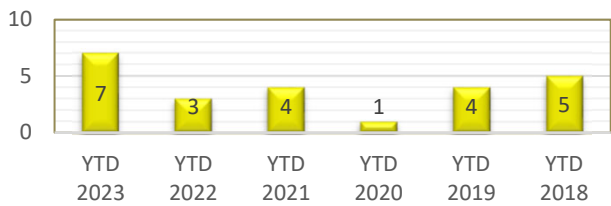

PATROL DIVISION

LINWOOD TOWNSHIP - OCTOBER 2023

OFFENSE	JAN	FEB	MAR	APR	MAY	JUN	JUL	AUG	SEP	OCT	NOV	DEC	YTD 2023	YTD 2022
Call for Service	100	119	107	178	149	129	154	134	90	143			1,303	1,201
Burglaries	0	0	0	0	0	0	0	0	0	0			0	2
Thefts	2	1	2	1	5	0	0	1	3	1			16	24
Crim Sex Conduct	0	0	0	0	0	0	0	1	0	0			1	0
Assault	0	1	1	1	0	0	0	1	2	1			7	3
Dam to Property	1	0	0	0	0	0	0	0	0	0			1	5
Harass Comm	0	0	0	0	0	0	0	0	0	0			0	0
PI Accidents	1	2	0	0	1	1	1	1	3	1			11	12
PD Accidents	4	6	9	6	1	4	4	5	2	7			48	46
Medical	12	14	19	20	17	19	26	28	11	27			193	146
Animal Complaint	7	14	7	14	15	5	14	6	7	5			94	89
Alarms	5	5	3	5	3	7	2	5	5	7			47	84
Felony Arrests	0	0	0	2	0	0	0	0	0	0			2	2
Gross Misd Arrests	0	1	0	3	3	0	0	0	0	1			8	2
Misd Arrests	0	1	1	5	1	1	1	2	2	3			17	5
DUI Arrests	0	1	0	1	0	1	1	0	0	1			5	2
Drug Arrests	0	0	0	1	0	0	0	0	0	0			1	4
Domestic Arrests	0	1	1	1	0	0	0	1	2	1			7	3
Warrant Arrests	1	0	0	1	2	1	1	6	0	1			13	9
Traffic Stops	76	56	51	66	66	69	78	73	58	32			625	253
Traffic Arrests	11	12	13	8	11	2	10	2	8	4			81	43

LINWOOD TOWNSHIP

YEAR TO DATE - OCTOBER 2018-2023

BURGLARIES

THEFTS

ASSAULTS

DAMAGE TO PROPERTY

DUI ARRESTS

DRUG ARRESTS