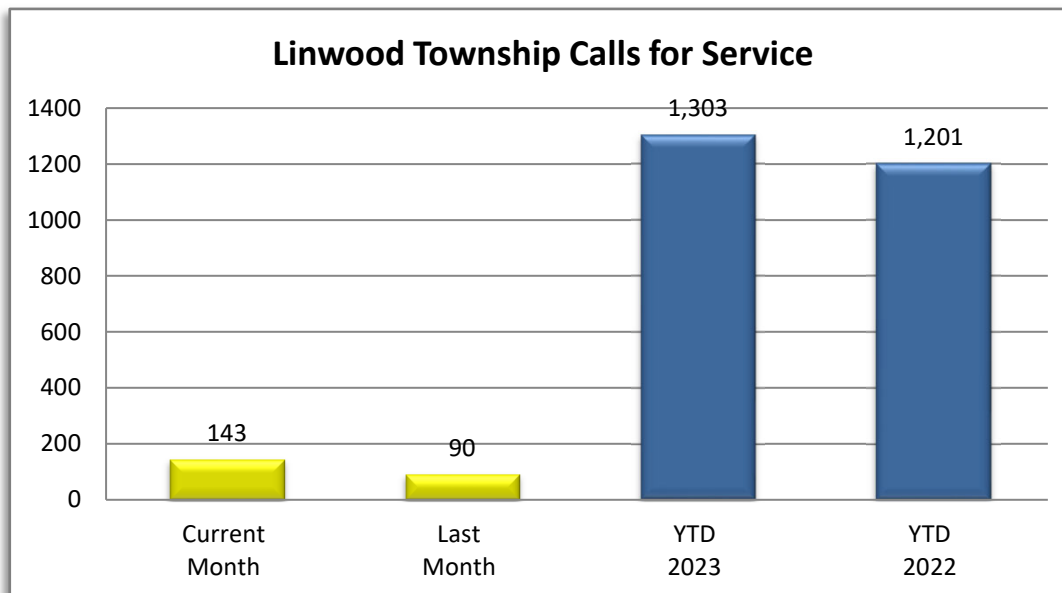

PATROL DIVISION

LINWOOD TOWNSHIP - OCTOBER 2023

OFFENSE	JAN	FEB	MAR	APR	MAY	JUN	JUL	AUG	SEP	OCT	NOV	DEC	YTD 2023	YTD 2022
Call for Service	100	119	107	178	149	129	154	134	90	143			1,303	1,201
Burglaries	0	0	0	0	0	0	0	0	0	0			0	2
Thefts	2	1	2	1	5	0	0	1	3	1			16	24
Crim Sex Conduct	0	0	0	0	0	0	0	1	0	0			1	0
Assault	0	1	1	1	0	0	0	1	2	1			7	3
Dam to Property	1	0	0	0	0	0	0	0	0	0			1	5
Harass Comm	0	0	0	0	0	0	0	0	0	0			0	0
PI Accidents	1	2	0	0	1	1	1	1	3	1			11	12
PD Accidents	4	6	9	6	1	4	4	5	2	7			48	46
Medical	12	14	19	20	17	19	26	28	11	27			193	146
Animal Complaint	7	14	7	14	15	5	14	6	7	5			94	89
Alarms	5	5	3	5	3	7	2	5	5	7			47	84
Felony Arrests	0	0	0	2	0	0	0	0	0	0			2	2
Gross Misd Arrests	0	1	0	3	3	0	0	0	0	1			8	2
Misd Arrests	0	1	1	5	1	1	1	2	2	3			17	5
DUI Arrests	0	1	0	1	0	1	1	0	0	1			5	2
Drug Arrests	0	0	0	1	0	0	0	0	0	0			1	4
Domestic Arrests	0	1	1	1	0	0	0	1	2	1			7	3
Warrant Arrests	1	0	0	1	2	1	1	6	0	1			13	9
Traffic Stops	76	56	51	66	66	69	78	73	58	32			625	253
Traffic Arrests	11	12	13	8	11	2	10	2	8	4			81	43

LINWOOD TOWNSHIP

YEAR TO DATE - OCTOBER 2018-2023

BURGLARIES

THEFTS

ASSAULTS

DAMAGE TO PROPERTY

DUI ARRESTS

DRUG ARRESTS