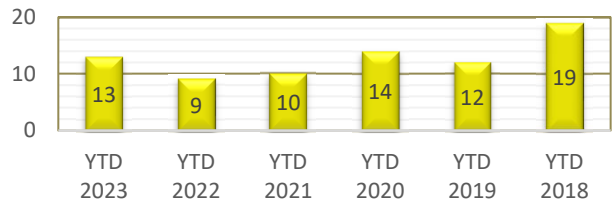

WARRANT ARRESTS