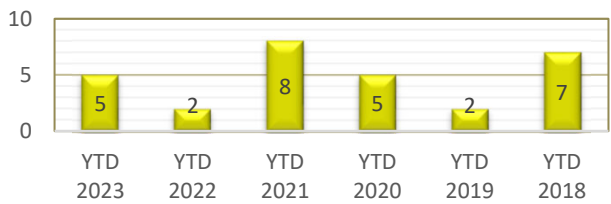

PATROL DIVISION

LINWOOD TOWNSHIP - OCTOBER 2023

OFFENSE	JAN	FEB	MAR	APR	MAY	JUN	JUL	AUG	SEP	OCT	NOV	DEC	YTD 2023	YTD 2022
Call for Service	100	119	107	178	149	129	154	134	90	143			1,303	1,201
Burglaries	0	0	0	0	0	0	0	0	0	0			0	2
Thefts	2	1	2	1	5	0	0	1	3	1			16	24
Crim Sex Conduct	0	0	0	0	0	0	0	1	0	0			1	0
Assault	0	1	1	1	0	0	0	1	2	1			7	3
Dam to Property	1	0	0	0	0	0	0	0	0	0			1	5
Harass Comm	0	0	0	0	0	0	0	0	0	0			0	0
PI Accidents	1	2	0	0	1	1	1	1	3	1			11	12
PD Accidents	4	6	9	6	1	4	4	5	2	7			48	46
Medical	12	14	19	20	17	19	26	28	11	27			193	146
Animal Complaint	7	14	7	14	15	5	14	6	7	5			94	89
Alarms	5	5	3	5	3	7	2	5	5	7			47	84
Felony Arrests	0	0	0	2	0	0	0	0	0	0			2	2
Gross Misd Arrests	0	1	0	3	3	0	0	0	0	1			8	2
Misd Arrests	0	1	1	5	1	1	1	2	2	3			17	5
DUI Arrests	0	1	0	1	0	1	1	0	0	1			5	2
Drug Arrests	0	0	0	1	0	0	0	0	0	0			1	4
Domestic Arrests	0	1	1	1	0	0	0	1	2	1			7	3
Warrant Arrests	1	0	0	1	2	1	1	6	0	1			13	9
Traffic Stops	76	56	51	66	66	69	78	73	58	32			625	253
Traffic Arrests	11	12	13	8	11	2	10	2	8	4			81	43

LINWOOD TOWNSHIP

YEAR TO DATE - OCTOBER 2018-2023

BURGLARIES

THEFTS

ASSAULTS

DAMAGE TO PROPERTY

DUI ARRESTS

DRUG ARRESTS