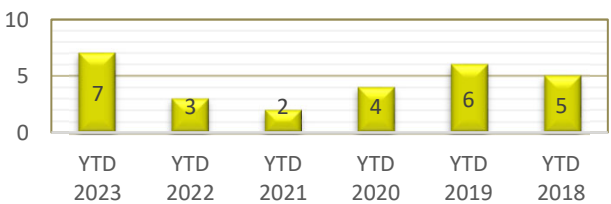

DOMESTIC ARRESTS