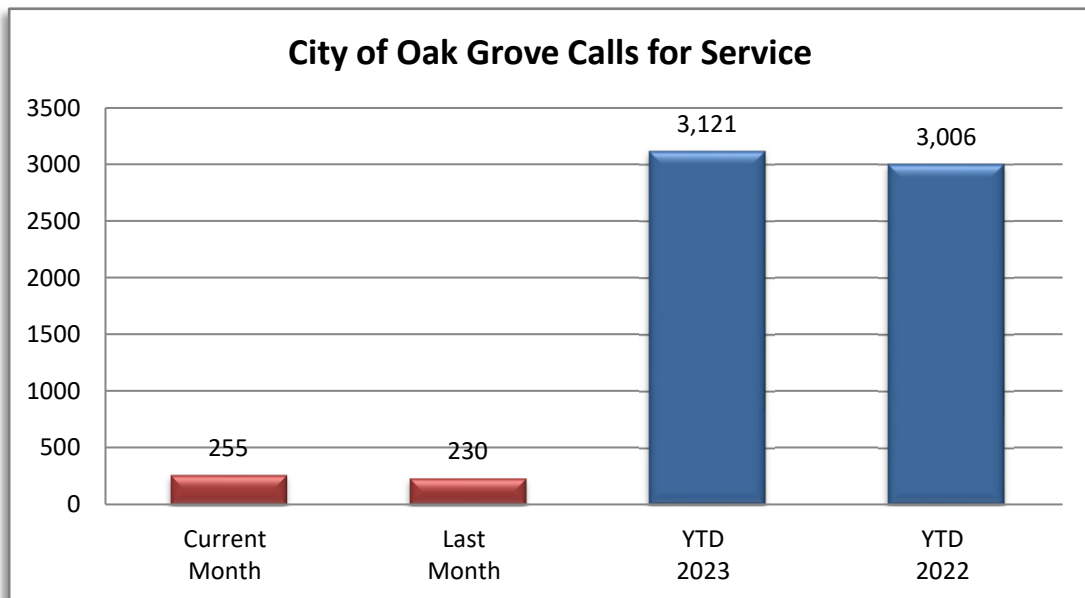

PATROL DIVISION

CITY OF OAK GROVE - JANUARY - DECEMBER 2023

OFFENSE	JAN	FEB	MAR	APR	MAY	JUN	JUL	AUG	SEP	OCT	NOV	DEC	YTD 2023	YTD 2022
Call for Service	184	213	205	272	323	336	299	316	257	231	230	255	3,121	3,006
Burglaries	0	0	0	0	1	0	0	0	0	1	0	1	3	8
Thefts	8	4	5	5	2	6	6	8	2	4	1	0	51	42
Crim Sex	1	0	0	0	1	1	0	1	0	0	2	0	6	6
Assault	1	0	0	1	1	2	0	1	1	0	0	0	7	4
Dam to Property	0	0	1	4	2	0	1	2	1	3	0	0	14	15
Harass Comm	0	1	0	0	0	0	0	0	0	0	0	0	1	2
PI Accidents	1	1	1	1	5	4	5	5	1	2	5	5	36	38
PD Accidents	14	12	10	12	14	16	10	7	13	14	24	15	161	152
Medical	26	27	35	36	32	36	35	35	34	26	22	35	379	329
Animal Complaint	17	21	18	34	27	24	20	15	16	25	23	24	264	153
Alarms	8	18	7	16	17	18	18	22	14	20	16	15	189	123
Felony Arrests	2	0	4	1	1	0	1	0	6	0	0	1	16	15
GM Arrests	2	3	3	3	2	3	3	2	3	4	1	2	31	9
Misd Arrests	4	2	3	2	4	4	5	3	3	6	2	5	43	36
DUI Arrests	3	1	2	3	4	1	2	2	2	3	1	3	27	21
Drug Arrests	2	0	2	1	1	0	1	0	2	0	0	0	9	8
Domestic Arrests	0	0	0	1	1	1	0	0	1	0	0	0	4	14
Warrant Arrests	0	3	3	0	2	3	2	2	3	2	2	1	23	16
Traffic Stops	157	129	180	143	114	111	147	112	76	94	84	119	1,466	1368
Traffic Arrests	30	22	36	40	43	12	23	28	23	24	17	18	316	276

CITY OF OAK GROVE

YEAR TO DATE - DECEMBER 2018-2023