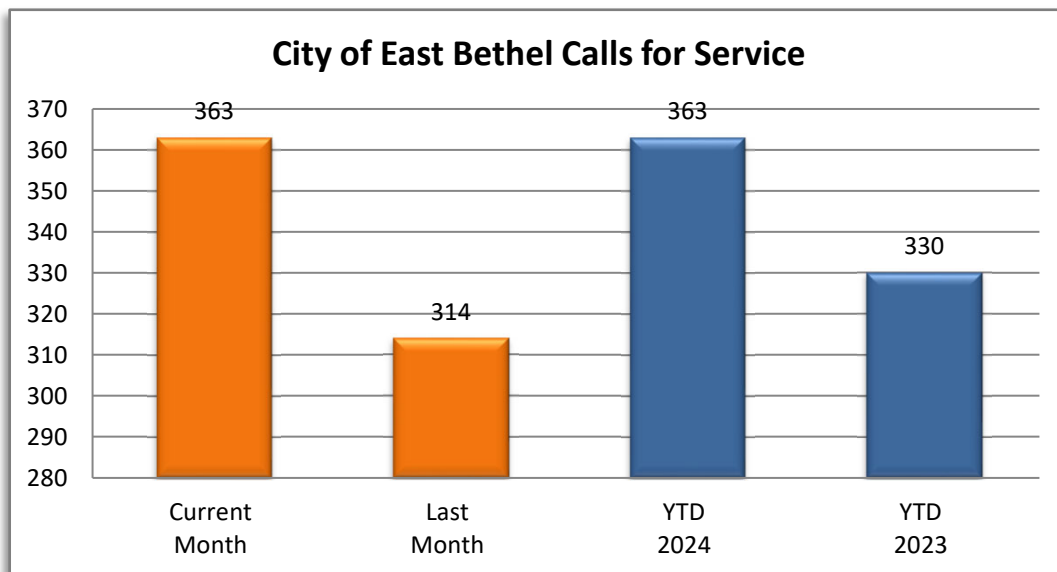

PATROL DIVISION

CITY OF EAST BETHEL - JANUARY 2024

OFFENSE	JAN	FEB	MAR	APR	MAY	JUN	JUL	AUG	SEP	OCT	NOV	DEC	YTD 2024	YTD 2023
Calls for Service	363												363	330
Burglaries	0												0	1
Thefts	5												5	8
Crim Sex Conduct	0												0	1
Assault	5												5	0
Dam to Property	0												0	0
Harass Comm	0												0	0
PI Accidents	4												4	8
PD Accidents	23												23	19
Medical	62												62	59
Animal Complaint	19												19	35
Alarms	24												24	12
Felony Arrests	6												6	0
Gross Misd Arrests	2												2	5
Misd Arrests	10												10	8
DUI Arrests	3												3	2
Drug Arrests	1												1	2
Domestic Arrests	1												1	0
Warrant Arrests	2												2	1
Traffic Stops	106												106	190
Traffic Arrests	16												16	28

CITY OF EAST BETHEL

YEAR TO DATE - JANUARY 2019-2024