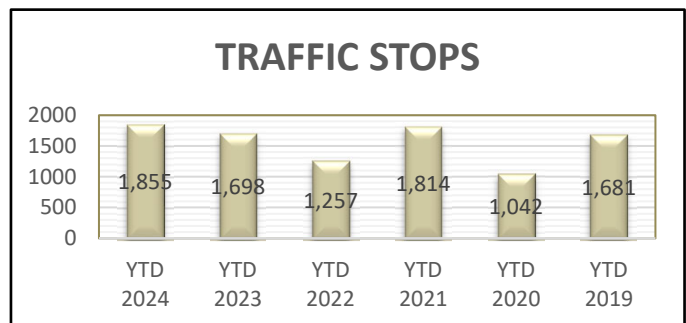

ANOKA COUNTY SHERIFF'S OFFICE MONTHLY REPORT

PATROL DIVISION

CITY OF ANDOVER CSO'S ACTIVITY - JANUARY-JUNE 2024

OFFENSE	JAN	FEB	MAR	APR	MAY	JUN	JUL	AUG	SEP	OCT	NOV	DEC	YTD 2024	YTD 2023
Call for Service	114	98	118	124	157	191							802	970
Accident Assist	5	3	3	1	9	15							36	63
Vehicle Lock Out	19	14	7	13	17	15							85	81
Extra Patrol	7	2	1	0	3	0							13	51
House Check	0	0	0	0	0	0							0	0
Business Check	0	0	0	0	0	0							0	0
Animal Complaints	16	25	32	32	48	45							198	168
Traffic Assist	1	2	0	1	1	1							6	3
Aids: Agency	0	2	4	2	8	1							17	15
Aids: Public	63	49	68	67	68	108							423	579
Paper Service	0	0	0	0	0	0							0	0
Inspections	0	0	0	0	0	0							0	0
Ordinance Viol	3	1	3	8	3	6							24	22