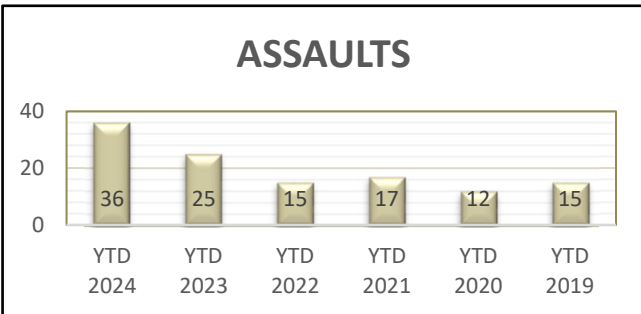

PATROL DIVISION

CITY OF ANDOVER - JANUARY - JUNE 2024

OFFENSE	JAN	FEB	MAR	APR	MAY	JUN	JUL	AUG	SEP	OCT	NOV	DEC	YTD 2024	YTD 2023
Call for Service	1,049	887	950	1,044	1,240	1,201							6,371	6,520
Burglaries	1	2	2	1	0	2							8	8
Thefts	22	17	15	20	23	18							115	132
Crim Sex	4	1	0	1	0	0							6	7
Assault	2	6	4	6	14	4							36	25
Dam Property	3	5	3	9	11	14							45	14
Harr Comm	1	3	0	0	0	0							4	0
PI Accidents	5	5	4	3	11	12							40	46
PD Accidents	31	42	29	38	47	33							220	237
Medical	165	113	147	123	146	139							833	756
Animal Comp	34	47	61	57	95	78							372	295
Alarms	33	35	51	27	43	35							224	196
Felony Arrests	2	3	4	6	8	5							28	45
GM Arrests	4	5	4	6	9	7							35	41
Misd Arrests	10	24	12	25	27	20							118	86
DUI Arrests	1	3	7	3	6	5							25	37
Drug Arrests	0	0	3	2	1	1							7	18
Domestic Arrest	3	6	1	4	6	3							23	12
Warrant Arrest	2	2	6	5	4	4							23	41
Traffic Stops	280	265	294	290	334	392							1,855	1698
Traffic Arrests	81	76	83	92	94	95							521	329

DUI Offenses:

Day of Week:	Sunday	Monday	Tuesday	Wednesday	Thursday	Friday	Saturday
Time:	12:59 AM	7:50 PM	12:01 AM				10:37 PM
							1:40 AM

ANOKA COUNTY SHERIFF'S OFFICE MONTHLY REPORT

PATROL DIVISION