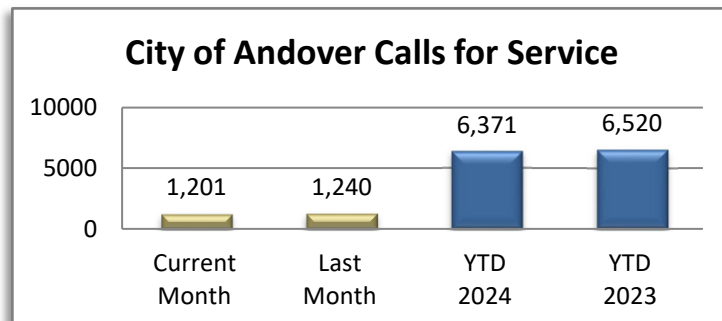

PATROL DIVISION

CITY OF ANDOVER - JANUARY - JUNE 2024

OFFENSE	JAN	FEB	MAR	APR	MAY	JUN	JUL	AUG	SEP	OCT	NOV	DEC	YTD 2024	YTD 2023
Call for Service	1,049	887	950	1,044	1,240	1,201							6,371	6,520
Burglaries	1	2	2	1	0	2							8	8
Thefts	22	17	15	20	23	18							115	132
Crim Sex	4	1	0	1	0	0							6	7
Assault	2	6	4	6	14	4							36	25
Dam Property	3	5	3	9	11	14							45	14
Harr Comm	1	3	0	0	0	0							4	0
PI Accidents	5	5	4	3	11	12							40	46
PD Accidents	31	42	29	38	47	33							220	237
Medical	165	113	147	123	146	139							833	756
Animal Comp	34	47	61	57	95	78							372	295
Alarms	33	35	51	27	43	35							224	196
Felony Arrests	2	3	4	6	8	5							28	45
GM Arrests	4	5	4	6	9	7							35	41
Misd Arrests	10	24	12	25	27	20							118	86
DUI Arrests	1	3	7	3	6	5							25	37
Drug Arrests	0	0	3	2	1	1							7	18
Domestic Arrest	3	6	1	4	6	3							23	12
Warrant Arrest	2	2	6	5	4	4							23	41
Traffic Stops	280	265	294	290	334	392							1,855	1698
Traffic Arrests	81	76	83	92	94	95							521	329

DUI Offenses:

Day of Week:	Sunday	Monday	Tuesday	Wednesday	Thursday	Friday	Saturday
Time:	12:59 AM	7:50 PM	12:01 AM				10:37 PM
							1:40 AM