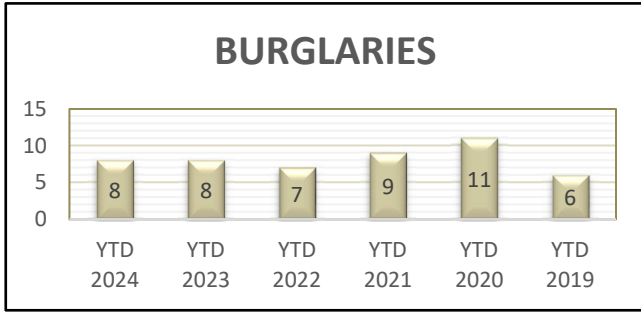

ANOKA COUNTY SHERIFF'S OFFICE MONTHLY REPORT

PATROL DIVISION

CITY OF ANDOVER CSO'S ACTIVITY - JANUARY-JUNE 2024

OFFENSE	JAN	FEB	MAR	APR	MAY	JUN	JUL	AUG	SEP	OCT	NOV	DEC	YTD 2024	YTD 2023
Call for Service	114	98	118	124	157	191							802	970
Accident Assist	5	3	3	1	9	15							36	63
Vehicle Lock Out	19	14	7	13	17	15							85	81
Extra Patrol	7	2	1	0	3	0							13	51
House Check	0	0	0	0	0	0							0	0
Business Check	0	0	0	0	0	0							0	0
Animal Complaints	16	25	32	32	48	45							198	168
Traffic Assist	1	2	0	1	1	1							6	3
Aids: Agency	0	2	4	2	8	1							17	15
Aids: Public	63	49	68	67	68	108							423	579
Paper Service	0	0	0	0	0	0							0	0
Inspections	0	0	0	0	0	0							0	0
Ordinance Viol	3	1	3	8	3	6							24	22