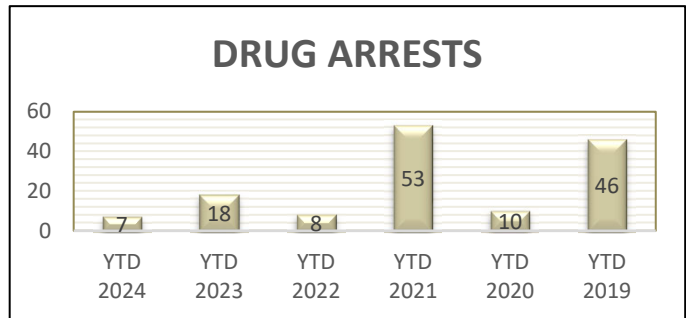

ANOKA COUNTY SHERIFF'S OFFICE MONTHLY REPORT

PATROL DIVISION

CITY OF ANDOVER CSO'S ACTIVITY - JANUARY-JUNE 2024

OFFENSE	JAN	FEB	MAR	APR	MAY	JUN	JUL	AUG	SEP	OCT	NOV	DEC	YTD 2024	YTD 2023
Call for Service	114	98	118	124	157	191							802	970
Accident Assist	5	3	3	1	9	15							36	63
Vehicle Lock Out	19	14	7	13	17	15							85	81
Extra Patrol	7	2	1	0	3	0							13	51
House Check	0	0	0	0	0	0							0	0
Business Check	0	0	0	0	0	0							0	0
Animal Complaints	16	25	32	32	48	45							198	168
Traffic Assist	1	2	0	1	1	1							6	3
Aids: Agency	0	2	4	2	8	1							17	15
Aids: Public	63	49	68	67	68	108							423	579
Paper Service	0	0	0	0	0	0							0	0
Inspections	0	0	0	0	0	0							0	0
Ordinance Viol	3	1	3	8	3	6							24	22