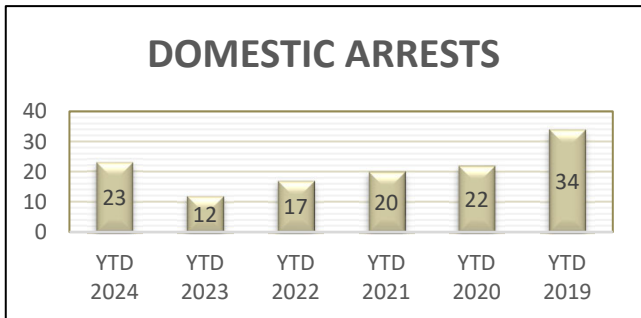

ANOKA COUNTY SHERIFF'S OFFICE MONTHLY REPORT

PATROL DIVISION

CITY OF ANDOVER CSO'S ACTIVITY - JANUARY-JUNE 2024

OFFENSE	JAN	FEB	MAR	APR	MAY	JUN	JUL	AUG	SEP	OCT	NOV	DEC	YTD 2024	YTD 2023
Call for Service	114	98	118	124	157	191							802	970
Accident Assist	5	3	3	1	9	15							36	63
Vehicle Lock Out	19	14	7	13	17	15							85	81
Extra Patrol	7	2	1	0	3	0							13	51
House Check	0	0	0	0	0	0							0	0
Business Check	0	0	0	0	0	0							0	0
Animal Complaints	16	25	32	32	48	45							198	168
Traffic Assist	1	2	0	1	1	1							6	3
Aids: Agency	0	2	4	2	8	1							17	15
Aids: Public	63	49	68	67	68	108							423	579
Paper Service	0	0	0	0	0	0							0	0
Inspections	0	0	0	0	0	0							0	0
Ordinance Viol	3	1	3	8	3	6							24	22