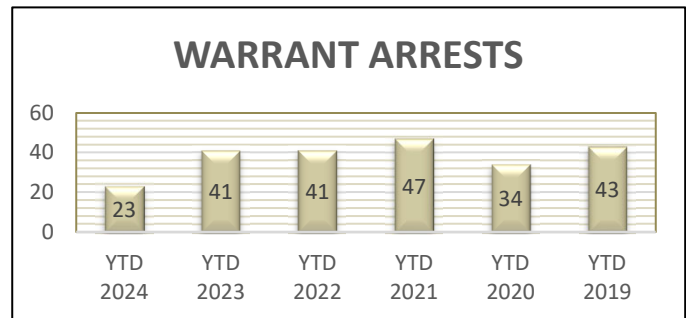

ANOKA COUNTY SHERIFF'S OFFICE MONTHLY REPORT

PATROL DIVISION

CITY OF ANDOVER CSO'S ACTIVITY - JANUARY-JUNE 2024

OFFENSE	JAN	FEB	MAR	APR	MAY	JUN	JUL	AUG	SEP	OCT	NOV	DEC	YTD 2024	YTD 2023
Call for Service	114	98	118	124	157	191							802	970
Accident Assist	5	3	3	1	9	15							36	63
Vehicle Lock Out	19	14	7	13	17	15							85	81
Extra Patrol	7	2	1	0	3	0							13	51
House Check	0	0	0	0	0	0							0	0
Business Check	0	0	0	0	0	0							0	0
Animal Complaints	16	25	32	32	48	45							198	168
Traffic Assist	1	2	0	1	1	1							6	3
Aids: Agency	0	2	4	2	8	1							17	15
Aids: Public	63	49	68	67	68	108							423	579
Paper Service	0	0	0	0	0	0							0	0
Inspections	0	0	0	0	0	0							0	0
Ordinance Viol	3	1	3	8	3	6							24	22