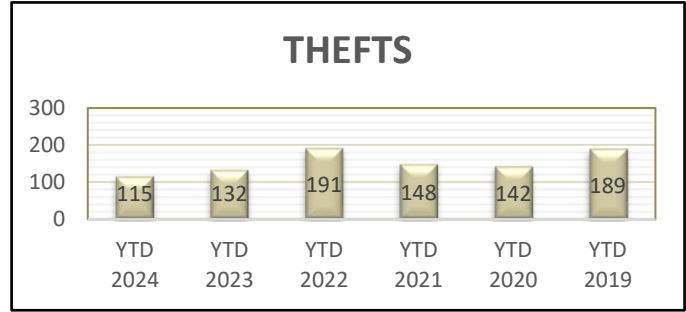

ANOKA COUNTY SHERIFF'S OFFICE MONTHLY REPORT

PATROL DIVISION

CITY OF ANDOVER CSO'S ACTIVITY - JANUARY-JUNE 2024

OFFENSE	JAN	FEB	MAR	APR	MAY	JUN	JUL	AUG	SEP	OCT	NOV	DEC	YTD 2024	YTD 2023
Call for Service	114	98	118	124	157	191							802	970
Accident Assist	5	3	3	1	9	15							36	63
Vehicle Lock Out	19	14	7	13	17	15							85	81
Extra Patrol	7	2	1	0	3	0							13	51
House Check	0	0	0	0	0	0							0	0
Business Check	0	0	0	0	0	0							0	0
Animal Complaints	16	25	32	32	48	45							198	168
Traffic Assist	1	2	0	1	1	1							6	3
Aids: Agency	0	2	4	2	8	1							17	15
Aids: Public	63	49	68	67	68	108							423	579
Paper Service	0	0	0	0	0	0							0	0
Inspections	0	0	0	0	0	0							0	0
Ordinance Viol	3	1	3	8	3	6							24	22