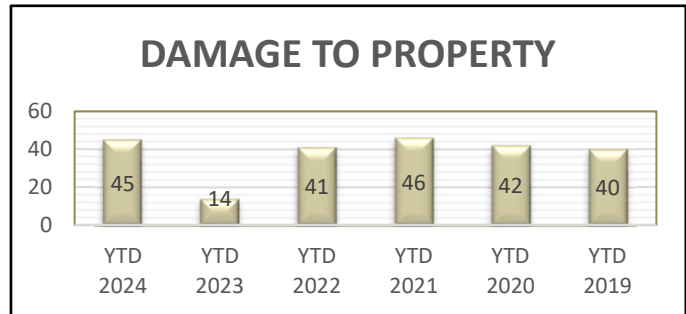

ANOKA COUNTY SHERIFF'S OFFICE MONTHLY REPORT

PATROL DIVISION

CITY OF ANDOVER CSO'S ACTIVITY - JANUARY-JUNE 2024

OFFENSE	JAN	FEB	MAR	APR	MAY	JUN	JUL	AUG	SEP	OCT	NOV	DEC	YTD 2024	YTD 2023
Call for Service	114	98	118	124	157	191							802	970
Accident Assist	5	3	3	1	9	15							36	63
Vehicle Lock Out	19	14	7	13	17	15							85	81
Extra Patrol	7	2	1	0	3	0							13	51
House Check	0	0	0	0	0	0							0	0
Business Check	0	0	0	0	0	0							0	0
Animal Complaints	16	25	32	32	48	45							198	168
Traffic Assist	1	2	0	1	1	1							6	3
Aids: Agency	0	2	4	2	8	1							17	15
Aids: Public	63	49	68	67	68	108							423	579
Paper Service	0	0	0	0	0	0							0	0
Inspections	0	0	0	0	0	0							0	0
Ordinance Viol	3	1	3	8	3	6							24	22