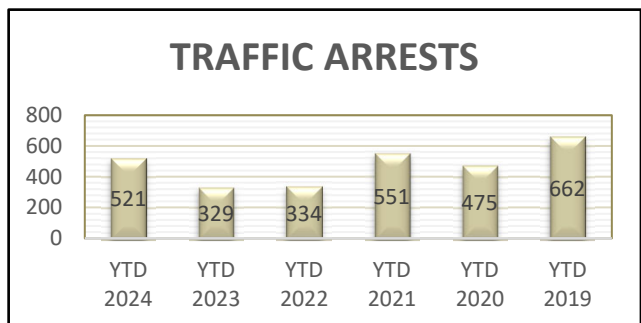

ANOKA COUNTY SHERIFF'S OFFICE MONTHLY REPORT

PATROL DIVISION

CITY OF ANDOVER CSO'S ACTIVITY - JANUARY-JUNE 2024

OFFENSE	JAN	FEB	MAR	APR	MAY	JUN	JUL	AUG	SEP	OCT	NOV	DEC	YTD 2024	YTD 2023
Call for Service	114	98	118	124	157	191							802	970
Accident Assist	5	3	3	1	9	15							36	63
Vehicle Lock Out	19	14	7	13	17	15							85	81
Extra Patrol	7	2	1	0	3	0							13	51
House Check	0	0	0	0	0	0							0	0
Business Check	0	0	0	0	0	0							0	0
Animal Complaints	16	25	32	32	48	45							198	168
Traffic Assist	1	2	0	1	1	1							6	3
Aids: Agency	0	2	4	2	8	1							17	15
Aids: Public	63	49	68	67	68	108							423	579
Paper Service	0	0	0	0	0	0							0	0
Inspections	0	0	0	0	0	0							0	0
Ordinance Viol	3	1	3	8	3	6							24	22