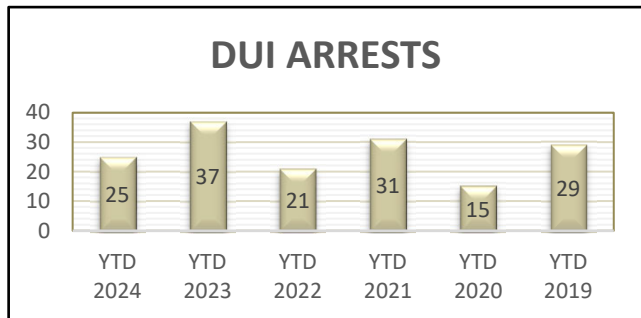

ANOKA COUNTY SHERIFF'S OFFICE MONTHLY REPORT

PATROL DIVISION

CITY OF ANDOVER CSO'S ACTIVITY - JANUARY-JUNE 2024

OFFENSE	JAN	FEB	MAR	APR	MAY	JUN	JUL	AUG	SEP	OCT	NOV	DEC	YTD 2024	YTD 2023
Call for Service	114	98	118	124	157	191							802	970
Accident Assist	5	3	3	1	9	15							36	63
Vehicle Lock Out	19	14	7	13	17	15							85	81
Extra Patrol	7	2	1	0	3	0							13	51
House Check	0	0	0	0	0	0							0	0
Business Check	0	0	0	0	0	0							0	0
Animal Complaints	16	25	32	32	48	45							198	168
Traffic Assist	1	2	0	1	1	1							6	3
Aids: Agency	0	2	4	2	8	1							17	15
Aids: Public	63	49	68	67	68	108							423	579
Paper Service	0	0	0	0	0	0							0	0
Inspections	0	0	0	0	0	0							0	0
Ordinance Viol	3	1	3	8	3	6							24	22