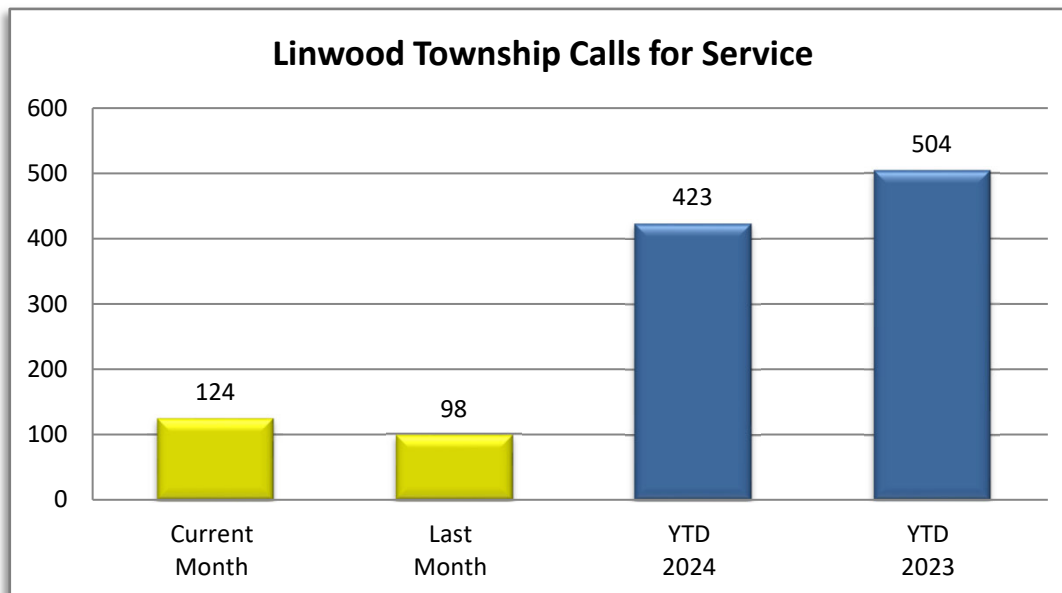

**PATROL DIVISION**

**LINWOOD TOWNSHIP - JANUARY-APRIL 2024**

OFFENSE	JAN	FEB	MAR	APR	MAY	JUN	JUL	AUG	SEP	OCT	NOV	DEC	YTD 2024	YTD 2023
<b>Call for Service</b>	<b>109</b>	<b>92</b>	<b>98</b>	<b>124</b>									<b>423</b>	<b>504</b>
Burglaries	0	0	0	0									0	0
Thefts	1	1	0	0									2	6
Crim Sex Conduct	0	1	0	0									1	0
Assault	0	1	2	1									4	3
Dam to Property	0	0	0	2									2	1
Harass Comm	0	0	0	0									0	0
PI Accidents	1	0	0	3									4	3
PD Accidents	2	1	7	3									13	25
Medical	16	9	13	12									50	65
Animal Complaint	4	12	4	6									26	42
Alarms	5	2	3	3									13	18
Felony Arrests	0	0	1	0									1	2
Gross Misd Arrests	1	2	1	2									6	4
Misd Arrests	0	1	3	2									6	7
DUI Arrests	0	0	0	1									1	2
Drug Arrests	0	0	0	0									0	1
Domestic Arrests	0	1	1	0									2	3
Warrant Arrests	0	0	1	0									1	2
Traffic Stops	37	26	60	44									167	249
Traffic Arrests	5	3	6	12									26	44

**LINWOOD TOWNSHIP**

**YEAR TO DATE - APRIL 2019-2024**