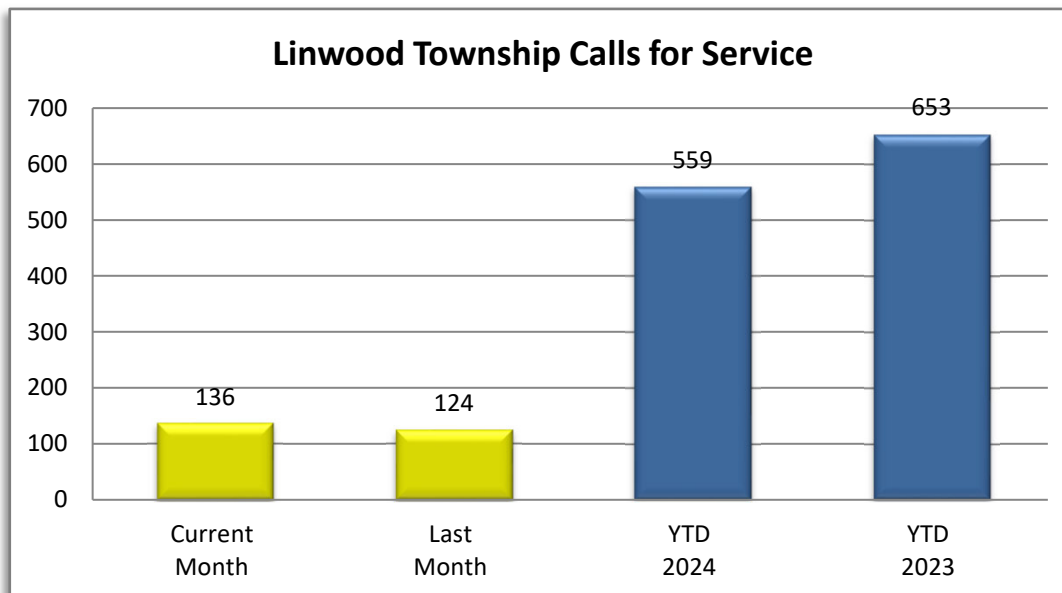

**PATROL DIVISION**

**LINWOOD TOWNSHIP - JANUARY-MAY 2024**

OFFENSE	JAN	FEB	MAR	APR	MAY	JUN	JUL	AUG	SEP	OCT	NOV	DEC	YTD 2024	YTD 2023
<b>Call for Service</b>	<b>109</b>	<b>92</b>	<b>98</b>	<b>124</b>	<b>136</b>								<b>559</b>	<b>653</b>
Burglaries	0	0	0	0	0								0	0
Thefts	1	1	0	0	1								3	11
Crim Sex Conduct	0	1	0	0	0								1	0
Assault	0	1	2	1	1								5	3
Dam to Property	0	0	0	2	0								2	1
Harass Comm	0	0	0	0	0								0	0
PI Accidents	1	0	0	3	0								4	4
PD Accidents	2	1	7	3	3								16	26
Medical	16	9	13	12	15								65	82
Animal Complaint	4	12	4	6	15								41	57
Alarms	5	2	3	3	5								18	21
Felony Arrests	0	0	1	0	0								1	2
Gross Misd Arrests	1	2	1	2	0								6	7
Misd Arrests	0	1	3	2	0								6	8
DUI Arrests	0	0	0	1	0								1	2
Drug Arrests	0	0	0	0	0								0	1
Domestic Arrests	0	1	1	0	0								2	3
Warrant Arrests	0	0	1	0	2								3	4
Traffic Stops	37	26	60	44	40								207	315
Traffic Arrests	5	3	6	12	7								33	55

**LINWOOD TOWNSHIP**

**YEAR TO DATE - MAY 2019-2024**