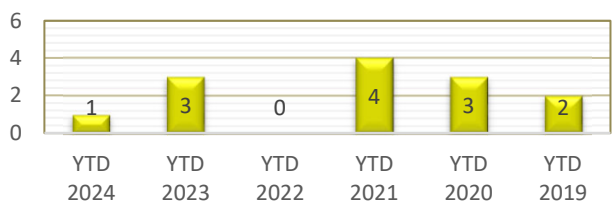

**PATROL DIVISION**

**LINWOOD TOWNSHIP - JANUARY-JUNE 2024**

OFFENSE	JAN	FEB	MAR	APR	MAY	JUN	JUL	AUG	SEP	OCT	NOV	DEC	YTD 2024	YTD 2023
<b>Call for Service</b>	<b>109</b>	<b>92</b>	<b>98</b>	<b>124</b>	<b>136</b>	<b>110</b>							<b>669</b>	<b>782</b>
Burglaries	0	0	0	0	0	0							0	0
Thefts	1	1	0	0	1	1							4	11
Crim Sex Conduct	0	1	0	0	0	0							1	0
Assault	0	1	2	1	1	0							5	3
Dam to Property	0	0	0	2	0	1							3	1
Harass Comm	0	0	0	0	0	0							0	0
PI Accidents	1	0	0	3	0	1							5	5
PD Accidents	2	1	7	3	3	5							21	30
Medical	16	9	13	12	15	16							81	101
Animal Complaint	4	12	4	6	15	11							52	62
Alarms	5	2	3	3	5	5							23	28
Felony Arrests	0	0	1	0	0	0							1	2
Gross Misd Arrests	1	2	1	2	0	0							6	7
Misd Arrests	0	1	3	2	0	0							6	9
DUI Arrests	0	0	0	1	0	0							1	3
Drug Arrests	0	0	0	0	0	0							0	1
Domestic Arrests	0	1	1	0	0	0							2	3
Warrant Arrests	0	0	1	0	2	1							4	5
Traffic Stops	37	26	60	44	40	45							252	384
Traffic Arrests	5	3	6	12	7	7							40	57

**LINWOOD TOWNSHIP**

**YEAR TO DATE - JUNE 2019-2024**

**BURGLARIES**

**THEFTS**

**ASSAULTS**

**DAMAGE TO PROPERTY**

**DUI ARRESTS**

**DRUG ARRESTS**