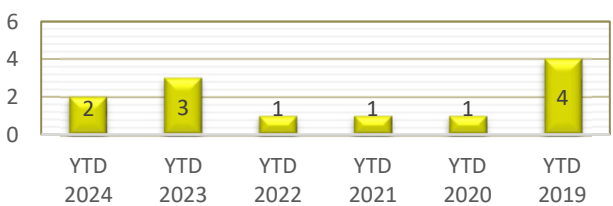

DOMESTIC ARRESTS