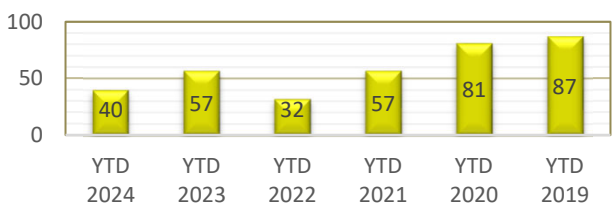

TRAFFIC ARRESTS