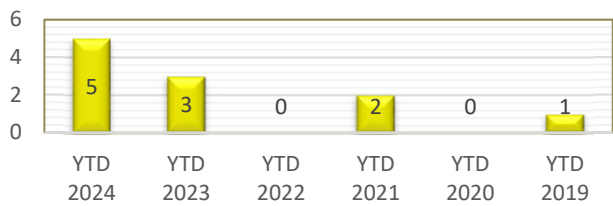

**PATROL DIVISION**

**LINWOOD TOWNSHIP - JANUARY-JUNE 2024**

OFFENSE	JAN	FEB	MAR	APR	MAY	JUN	JUL	AUG	SEP	OCT	NOV	DEC	YTD 2024	YTD 2023
<b>Call for Service</b>	<b>109</b>	<b>92</b>	<b>98</b>	<b>124</b>	<b>136</b>	<b>110</b>							<b>669</b>	<b>782</b>
Burglaries	0	0	0	0	0	0							0	0
Thefts	1	1	0	0	1	1							4	11
Crim Sex Conduct	0	1	0	0	0	0							1	0
Assault	0	1	2	1	1	0							5	3
Dam to Property	0	0	0	2	0	1							3	1
Harass Comm	0	0	0	0	0	0							0	0
PI Accidents	1	0	0	3	0	1							5	5
PD Accidents	2	1	7	3	3	5							21	30
Medical	16	9	13	12	15	16							81	101
Animal Complaint	4	12	4	6	15	11							52	62
Alarms	5	2	3	3	5	5							23	28
Felony Arrests	0	0	1	0	0	0							1	2
Gross Misd Arrests	1	2	1	2	0	0							6	7
Misd Arrests	0	1	3	2	0	0							6	9
DUI Arrests	0	0	0	1	0	0							1	3
Drug Arrests	0	0	0	0	0	0							0	1
Domestic Arrests	0	1	1	0	0	0							2	3
Warrant Arrests	0	0	1	0	2	1							4	5
Traffic Stops	37	26	60	44	40	45							252	384
Traffic Arrests	5	3	6	12	7	7							40	57

**LINWOOD TOWNSHIP**

**YEAR TO DATE - JUNE 2019-2024**

**BURGLARIES**

**THEFTS**

**ASSAULTS**

**DAMAGE TO PROPERTY**

**DUI ARRESTS**

**DRUG ARRESTS**