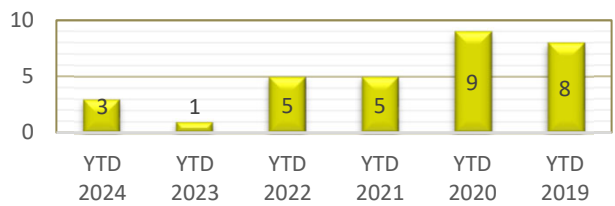

**PATROL DIVISION**

**LINWOOD TOWNSHIP - JANUARY-JUNE 2024**

OFFENSE	JAN	FEB	MAR	APR	MAY	JUN	JUL	AUG	SEP	OCT	NOV	DEC	YTD 2024	YTD 2023
<b>Call for Service</b>	<b>109</b>	<b>92</b>	<b>98</b>	<b>124</b>	<b>136</b>	<b>110</b>							<b>669</b>	<b>782</b>
Burglaries	0	0	0	0	0	0							0	0
Thefts	1	1	0	0	1	1							4	11
Crim Sex Conduct	0	1	0	0	0	0							1	0
Assault	0	1	2	1	1	0							5	3
Dam to Property	0	0	0	2	0	1							3	1
Harass Comm	0	0	0	0	0	0							0	0
PI Accidents	1	0	0	3	0	1							5	5
PD Accidents	2	1	7	3	3	5							21	30
Medical	16	9	13	12	15	16							81	101
Animal Complaint	4	12	4	6	15	11							52	62
Alarms	5	2	3	3	5	5							23	28
Felony Arrests	0	0	1	0	0	0							1	2
Gross Misd Arrests	1	2	1	2	0	0							6	7
Misd Arrests	0	1	3	2	0	0							6	9
DUI Arrests	0	0	0	1	0	0							1	3
Drug Arrests	0	0	0	0	0	0							0	1
Domestic Arrests	0	1	1	0	0	0							2	3
Warrant Arrests	0	0	1	0	2	1							4	5
Traffic Stops	37	26	60	44	40	45							252	384
Traffic Arrests	5	3	6	12	7	7							40	57

**LINWOOD TOWNSHIP**

**YEAR TO DATE - JUNE 2019-2024**

**BURGLARIES**

**THEFTS**

**ASSAULTS**

**DAMAGE TO PROPERTY**

**DUI ARRESTS**

**DRUG ARRESTS**