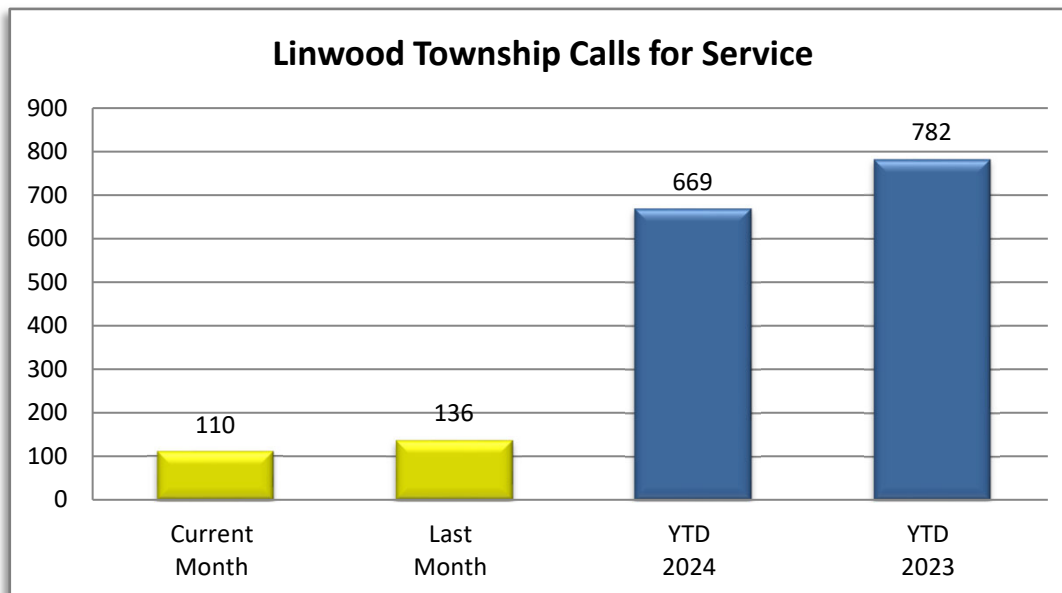

**PATROL DIVISION**

**LINWOOD TOWNSHIP - JANUARY-JUNE 2024**

OFFENSE	JAN	FEB	MAR	APR	MAY	JUN	JUL	AUG	SEP	OCT	NOV	DEC	YTD 2024	YTD 2023
<b>Call for Service</b>	<b>109</b>	<b>92</b>	<b>98</b>	<b>124</b>	<b>136</b>	<b>110</b>							<b>669</b>	<b>782</b>
Burglaries	0	0	0	0	0	0							0	0
Thefts	1	1	0	0	1	1							4	11
Crim Sex Conduct	0	1	0	0	0	0							1	0
Assault	0	1	2	1	1	0							5	3
Dam to Property	0	0	0	2	0	1							3	1
Harass Comm	0	0	0	0	0	0							0	0
PI Accidents	1	0	0	3	0	1							5	5
PD Accidents	2	1	7	3	3	5							21	30
Medical	16	9	13	12	15	16							81	101
Animal Complaint	4	12	4	6	15	11							52	62
Alarms	5	2	3	3	5	5							23	28
Felony Arrests	0	0	1	0	0	0							1	2
Gross Misd Arrests	1	2	1	2	0	0							6	7
Misd Arrests	0	1	3	2	0	0							6	9
DUI Arrests	0	0	0	1	0	0							1	3
Drug Arrests	0	0	0	0	0	0							0	1
Domestic Arrests	0	1	1	0	0	0							2	3
Warrant Arrests	0	0	1	0	2	1							4	5
Traffic Stops	37	26	60	44	40	45							252	384
Traffic Arrests	5	3	6	12	7	7							40	57

**LINWOOD TOWNSHIP**

**YEAR TO DATE - JUNE 2019-2024**

**BURGLARIES**

**THEFTS**

**ASSAULTS**

**DAMAGE TO PROPERTY**

**DUI ARRESTS**

**DRUG ARRESTS**