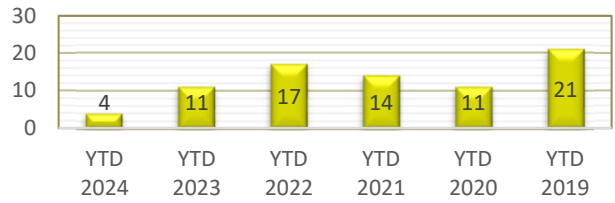

**PATROL DIVISION**

**LINWOOD TOWNSHIP - JANUARY-JUNE 2024**

OFFENSE	JAN	FEB	MAR	APR	MAY	JUN	JUL	AUG	SEP	OCT	NOV	DEC	YTD 2024	YTD 2023
<b>Call for Service</b>	<b>109</b>	<b>92</b>	<b>98</b>	<b>124</b>	<b>136</b>	<b>110</b>							<b>669</b>	<b>782</b>
Burglaries	0	0	0	0	0	0							0	0
Thefts	1	1	0	0	1	1							4	11
Crim Sex Conduct	0	1	0	0	0	0							1	0
Assault	0	1	2	1	1	0							5	3
Dam to Property	0	0	0	2	0	1							3	1
Harass Comm	0	0	0	0	0	0							0	0
PI Accidents	1	0	0	3	0	1							5	5
PD Accidents	2	1	7	3	3	5							21	30
Medical	16	9	13	12	15	16							81	101
Animal Complaint	4	12	4	6	15	11							52	62
Alarms	5	2	3	3	5	5							23	28
Felony Arrests	0	0	1	0	0	0							1	2
Gross Misd Arrests	1	2	1	2	0	0							6	7
Misd Arrests	0	1	3	2	0	0							6	9
DUI Arrests	0	0	0	1	0	0							1	3
Drug Arrests	0	0	0	0	0	0							0	1
Domestic Arrests	0	1	1	0	0	0							2	3
Warrant Arrests	0	0	1	0	2	1							4	5
Traffic Stops	37	26	60	44	40	45							252	384
Traffic Arrests	5	3	6	12	7	7							40	57

**LINWOOD TOWNSHIP**

**YEAR TO DATE - JUNE 2019-2024**

**BURGLARIES**

**THEFTS**

**ASSAULTS**

**DAMAGE TO PROPERTY**

**DUI ARRESTS**

**DRUG ARRESTS**