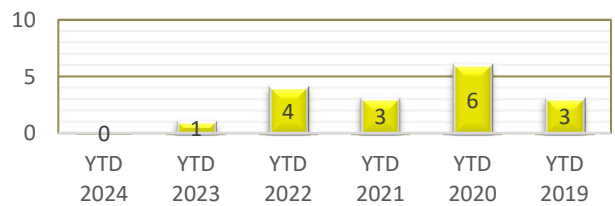

**PATROL DIVISION**

**LINWOOD TOWNSHIP - JANUARY-JUNE 2024**

OFFENSE	JAN	FEB	MAR	APR	MAY	JUN	JUL	AUG	SEP	OCT	NOV	DEC	YTD 2024	YTD 2023
<b>Call for Service</b>	<b>109</b>	<b>92</b>	<b>98</b>	<b>124</b>	<b>136</b>	<b>110</b>							<b>669</b>	<b>782</b>
Burglaries	0	0	0	0	0	0							0	0
Thefts	1	1	0	0	1	1							4	11
Crim Sex Conduct	0	1	0	0	0	0							1	0
Assault	0	1	2	1	1	0							5	3
Dam to Property	0	0	0	2	0	1							3	1
Harass Comm	0	0	0	0	0	0							0	0
PI Accidents	1	0	0	3	0	1							5	5
PD Accidents	2	1	7	3	3	5							21	30
Medical	16	9	13	12	15	16							81	101
Animal Complaint	4	12	4	6	15	11							52	62
Alarms	5	2	3	3	5	5							23	28
Felony Arrests	0	0	1	0	0	0							1	2
Gross Misd Arrests	1	2	1	2	0	0							6	7
Misd Arrests	0	1	3	2	0	0							6	9
DUI Arrests	0	0	0	1	0	0							1	3
Drug Arrests	0	0	0	0	0	0							0	1
Domestic Arrests	0	1	1	0	0	0							2	3
Warrant Arrests	0	0	1	0	2	1							4	5
Traffic Stops	37	26	60	44	40	45							252	384
Traffic Arrests	5	3	6	12	7	7							40	57

**LINWOOD TOWNSHIP**

**YEAR TO DATE - JUNE 2019-2024**

**BURGLARIES**

**THEFTS**

**ASSAULTS**

**DAMAGE TO PROPERTY**

**DUI ARRESTS**

**DRUG ARRESTS**