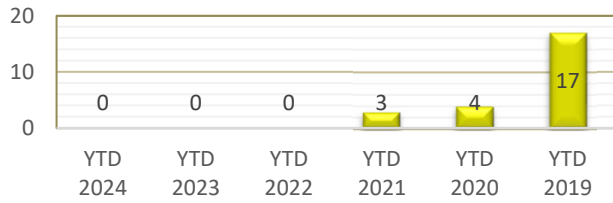

**PATROL DIVISION**

**LINWOOD TOWNSHIP - JANUARY-JUNE 2024**

OFFENSE	JAN	FEB	MAR	APR	MAY	JUN	JUL	AUG	SEP	OCT	NOV	DEC	YTD 2024	YTD 2023
<b>Call for Service</b>	<b>109</b>	<b>92</b>	<b>98</b>	<b>124</b>	<b>136</b>	<b>110</b>							<b>669</b>	<b>782</b>
Burglaries	0	0	0	0	0	0							0	0
Thefts	1	1	0	0	1	1							4	11
Crim Sex Conduct	0	1	0	0	0	0							1	0
Assault	0	1	2	1	1	0							5	3
Dam to Property	0	0	0	2	0	1							3	1
Harass Comm	0	0	0	0	0	0							0	0
PI Accidents	1	0	0	3	0	1							5	5
PD Accidents	2	1	7	3	3	5							21	30
Medical	16	9	13	12	15	16							81	101
Animal Complaint	4	12	4	6	15	11							52	62
Alarms	5	2	3	3	5	5							23	28
Felony Arrests	0	0	1	0	0	0							1	2
Gross Misd Arrests	1	2	1	2	0	0							6	7
Misd Arrests	0	1	3	2	0	0							6	9
DUI Arrests	0	0	0	1	0	0							1	3
Drug Arrests	0	0	0	0	0	0							0	1
Domestic Arrests	0	1	1	0	0	0							2	3
Warrant Arrests	0	0	1	0	2	1							4	5
Traffic Stops	37	26	60	44	40	45							252	384
Traffic Arrests	5	3	6	12	7	7							40	57

**LINWOOD TOWNSHIP**

**YEAR TO DATE - JUNE 2019-2024**

**BURGLARIES**

**THEFTS**

**ASSAULTS**

**DAMAGE TO PROPERTY**

**DUI ARRESTS**

**DRUG ARRESTS**