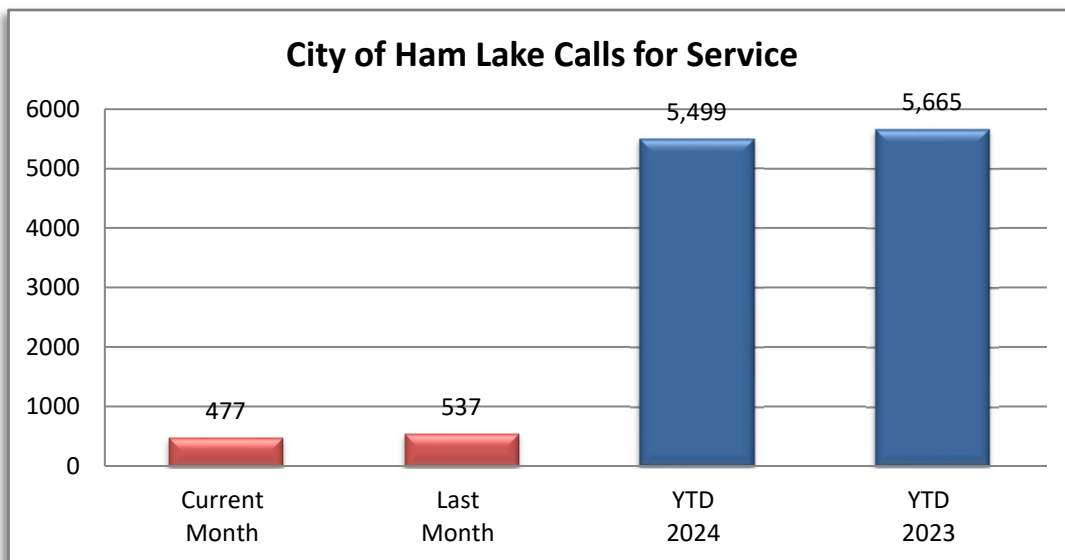

**PATROL DIVISION**

**CITY OF HAM LAKE - JANUARY - NOVEMBER 2024**

OFFENSE	JAN	FEB	MAR	APR	MAY	JUN	JUL	AUG	SEP	OCT	NOV	DEC	YTD 2024	YTD 2023
<b>Call for Service</b>	<b>453</b>	<b>442</b>	<b>446</b>	<b>483</b>	<b>500</b>	<b>527</b>	<b>548</b>	<b>558</b>	<b>528</b>	<b>537</b>	<b>477</b>		<b>5,499</b>	<b>5,665</b>
Burglaries	0	2	0	1	1	1	3	1	3	0	0		12	9
Thefts	17	12	5	9	8	12	12	6	5	13	2		101	107
Crim Sex Conduct	0	0	0	0	0	0	0	0	1	0	0		1	5
Assault	1	5	0	2	3	1	2	1	2	0	1		18	30
Dam to Property	1	3	5	3	2	7	7	5	8	1	4		46	17
Harass Comm	0	0	0	1	0	0	0	0	0	0	0		1	0
PI Accidents	3	2	5	5	8	14	11	8	9	8	6		79	62
PD Accidents	24	21	30	22	39	24	24	25	30	37	50		326	313
Medical	58	47	63	79	72	66	56	69	63	52	60		685	628
Animal Complaint	25	18	30	27	27	32	32	33	25	36	35		320	324
Alarms	31	23	26	18	32	27	34	34	19	31	21		296	312
Felony Arrests	1	8	1	3	3	2	3	2	4	1	3		31	26
GM Arrests	2	5	4	4	6	3	3	3	3	5	6		44	41
Misd Arrests	5	6	6	5	7	9	4	7	4	2	2		57	59
DUI Arrests	2	3	2	2	5	6	1	2	0	2	4		29	33
Drug Arrests	0	2	1	3	2	1	1	0	3	0	0		13	19
Domestic Arrests	0	1	0	2	3	1	1	0	2	0	1		11	18
Warrant Arrests	9	3	2	6	1	3	5	5	5	3	3		45	44
Traffic Stops	227	224	219	203	221	206	277	250	225	302	229		2,583	2067
Traffic Arrests	71	64	78	59	64	79	110	78	78	70	60		811	522