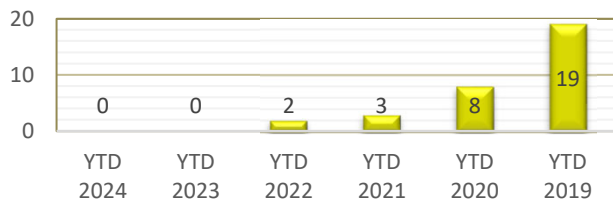

**PATROL DIVISION**

**LINWOOD TOWNSHIP - JANUARY-AUGUST 2024**

OFFENSE	JAN	FEB	MAR	APR	MAY	JUN	JUL	AUG	SEP	OCT	NOV	DEC	YTD 2024	YTD 2023
<b>Call for Service</b>	<b>109</b>	<b>92</b>	<b>98</b>	<b>124</b>	<b>136</b>	<b>110</b>	<b>108</b>	<b>147</b>					<b>924</b>	<b>1,070</b>
Burglaries	0	0	0	0	0	0	0	0					0	0
Thefts	1	1	0	0	1	1	1	1					6	12
Crim Sex Conduct	0	1	0	0	0	0	0	0					1	1
Assault	0	1	2	1	1	0	2	0					7	4
Dam to Property	0	0	0	2	0	1	2	2					7	1
Harass Comm	0	0	0	0	0	0	0	0					0	0
PI Accidents	1	0	0	3	0	1	0	1					6	7
PD Accidents	2	1	7	3	3	5	1	5					27	39
Medical	16	9	13	12	15	16	20	15					116	155
Animal Complaint	4	12	4	6	15	11	4	7					63	82
Alarms	5	2	3	3	5	5	11	12					46	35
Felony Arrests	0	0	1	0	0	0	0	1					2	2
Gross Misd Arrests	1	2	1	2	0	0	0	3					9	7
Misd Arrests	0	1	3	2	0	0	1	0					7	12
DUI Arrests	0	0	0	1	0	0	0	1					2	4
Drug Arrests	0	0	0	0	0	0	0	0					0	1
Domestic Arrests	0	1	1	0	0	0	1	0					3	4
Warrant Arrests	0	0	1	0	2	1	0	1					5	12
Traffic Stops	37	26	60	44	40	45	39	28					319	535
Traffic Arrests	5	3	6	12	7	7	7	8					55	69

**LINWOOD TOWNSHIP**

**YEAR TO DATE - AUGUST 2019-2024**

**BURGLARIES**

**THEFTS**

**ASSAULTS**

**DAMAGE TO PROPERTY**

**DUI ARRESTS**

**DRUG ARRESTS**