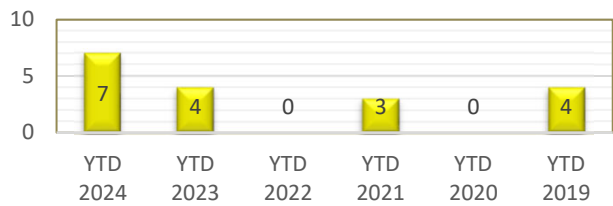

**PATROL DIVISION**

**LINWOOD TOWNSHIP - JANUARY-AUGUST 2024**

OFFENSE	JAN	FEB	MAR	APR	MAY	JUN	JUL	AUG	SEP	OCT	NOV	DEC	YTD 2024	YTD 2023
<b>Call for Service</b>	<b>109</b>	<b>92</b>	<b>98</b>	<b>124</b>	<b>136</b>	<b>110</b>	<b>108</b>	<b>147</b>					<b>924</b>	<b>1,070</b>
Burglaries	0	0	0	0	0	0	0	0					0	0
Thefts	1	1	0	0	1	1	1	1					6	12
Crim Sex Conduct	0	1	0	0	0	0	0	0					1	1
Assault	0	1	2	1	1	0	2	0					7	4
Dam to Property	0	0	0	2	0	1	2	2					7	1
Harass Comm	0	0	0	0	0	0	0	0					0	0
PI Accidents	1	0	0	3	0	1	0	1					6	7
PD Accidents	2	1	7	3	3	5	1	5					27	39
Medical	16	9	13	12	15	16	20	15					116	155
Animal Complaint	4	12	4	6	15	11	4	7					63	82
Alarms	5	2	3	3	5	5	11	12					46	35
Felony Arrests	0	0	1	0	0	0	0	1					2	2
Gross Misd Arrests	1	2	1	2	0	0	0	3					9	7
Misd Arrests	0	1	3	2	0	0	1	0					7	12
DUI Arrests	0	0	0	1	0	0	0	1					2	4
Drug Arrests	0	0	0	0	0	0	0	0					0	1
Domestic Arrests	0	1	1	0	0	0	1	0					3	4
Warrant Arrests	0	0	1	0	2	1	0	1					5	12
Traffic Stops	37	26	60	44	40	45	39	28					319	535
Traffic Arrests	5	3	6	12	7	7	7	8					55	69

**LINWOOD TOWNSHIP**

**YEAR TO DATE - AUGUST 2019-2024**

**BURGLARIES**

**THEFTS**

**ASSAULTS**

**DAMAGE TO PROPERTY**

**DUI ARRESTS**

**DRUG ARRESTS**