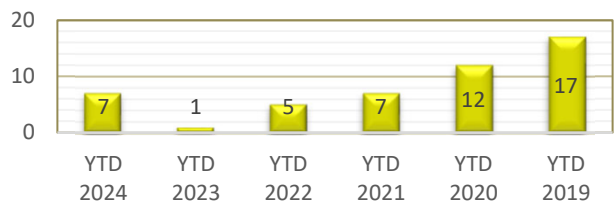

**PATROL DIVISION**

**LINWOOD TOWNSHIP - JANUARY-AUGUST 2024**

OFFENSE	JAN	FEB	MAR	APR	MAY	JUN	JUL	AUG	SEP	OCT	NOV	DEC	YTD 2024	YTD 2023
<b>Call for Service</b>	<b>109</b>	<b>92</b>	<b>98</b>	<b>124</b>	<b>136</b>	<b>110</b>	<b>108</b>	<b>147</b>					<b>924</b>	<b>1,070</b>
Burglaries	0	0	0	0	0	0	0	0					0	0
Thefts	1	1	0	0	1	1	1	1					6	12
Crim Sex Conduct	0	1	0	0	0	0	0	0					1	1
Assault	0	1	2	1	1	0	2	0					7	4
Dam to Property	0	0	0	2	0	1	2	2					7	1
Harass Comm	0	0	0	0	0	0	0	0					0	0
PI Accidents	1	0	0	3	0	1	0	1					6	7
PD Accidents	2	1	7	3	3	5	1	5					27	39
Medical	16	9	13	12	15	16	20	15					116	155
Animal Complaint	4	12	4	6	15	11	4	7					63	82
Alarms	5	2	3	3	5	5	11	12					46	35
Felony Arrests	0	0	1	0	0	0	0	1					2	2
Gross Misd Arrests	1	2	1	2	0	0	0	3					9	7
Misd Arrests	0	1	3	2	0	0	1	0					7	12
DUI Arrests	0	0	0	1	0	0	0	1					2	4
Drug Arrests	0	0	0	0	0	0	0	0					0	1
Domestic Arrests	0	1	1	0	0	0	1	0					3	4
Warrant Arrests	0	0	1	0	2	1	0	1					5	12
Traffic Stops	37	26	60	44	40	45	39	28					319	535
Traffic Arrests	5	3	6	12	7	7	7	8					55	69

**LINWOOD TOWNSHIP**

**YEAR TO DATE - AUGUST 2019-2024**

**BURGLARIES**

**THEFTS**

**ASSAULTS**

**DAMAGE TO PROPERTY**

**DUI ARRESTS**

**DRUG ARRESTS**