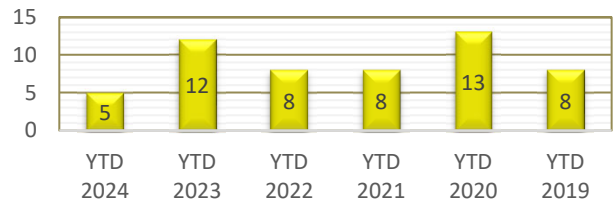

WARRANT ARRESTS