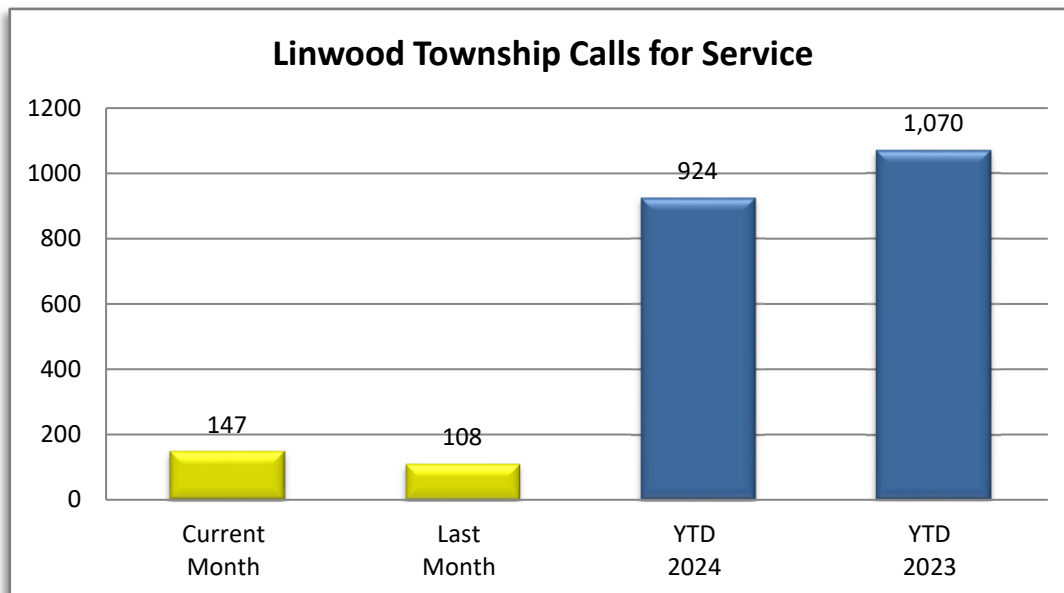

**PATROL DIVISION**

**LINWOOD TOWNSHIP - JANUARY-AUGUST 2024**

OFFENSE	JAN	FEB	MAR	APR	MAY	JUN	JUL	AUG	SEP	OCT	NOV	DEC	YTD 2024	YTD 2023
<b>Call for Service</b>	<b>109</b>	<b>92</b>	<b>98</b>	<b>124</b>	<b>136</b>	<b>110</b>	<b>108</b>	<b>147</b>					<b>924</b>	<b>1,070</b>
Burglaries	0	0	0	0	0	0	0	0					0	0
Thefts	1	1	0	0	1	1	1	1					6	12
Crim Sex Conduct	0	1	0	0	0	0	0	0					1	1
Assault	0	1	2	1	1	0	2	0					7	4
Dam to Property	0	0	0	2	0	1	2	2					7	1
Harass Comm	0	0	0	0	0	0	0	0					0	0
PI Accidents	1	0	0	3	0	1	0	1					6	7
PD Accidents	2	1	7	3	3	5	1	5					27	39
Medical	16	9	13	12	15	16	20	15					116	155
Animal Complaint	4	12	4	6	15	11	4	7					63	82
Alarms	5	2	3	3	5	5	11	12					46	35
Felony Arrests	0	0	1	0	0	0	0	1					2	2
Gross Misd Arrests	1	2	1	2	0	0	0	3					9	7
Misd Arrests	0	1	3	2	0	0	1	0					7	12
DUI Arrests	0	0	0	1	0	0	0	1					2	4
Drug Arrests	0	0	0	0	0	0	0	0					0	1
Domestic Arrests	0	1	1	0	0	0	1	0					3	4
Warrant Arrests	0	0	1	0	2	1	0	1					5	12
Traffic Stops	37	26	60	44	40	45	39	28					319	535
Traffic Arrests	5	3	6	12	7	7	7	8					55	69

**LINWOOD TOWNSHIP**

**YEAR TO DATE - AUGUST 2019-2024**

**BURGLARIES**

**THEFTS**

**ASSAULTS**

**DAMAGE TO PROPERTY**

**DUI ARRESTS**

**DRUG ARRESTS**