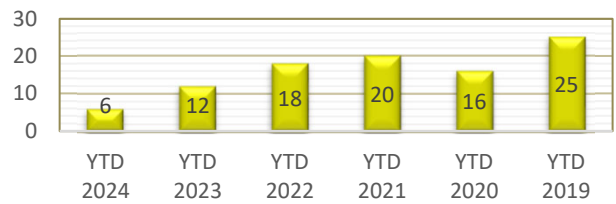

LINWOOD TOWNSHIP

YEAR TO DATE - AUGUST 2019-2024

BURGLARIES

THEFTS

ASSAULTS

DAMAGE TO PROPERTY

DUI ARRESTS

DRUG ARRESTS

DOMESTIC ARRESTS

WARRANT ARRESTS

TRAFFIC ARRESTS

TRAFFIC STOPS