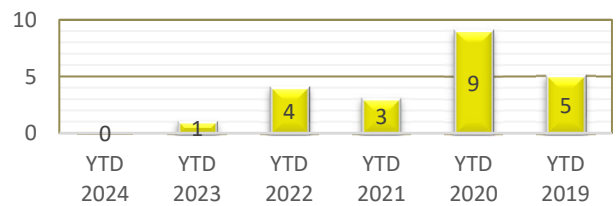

**PATROL DIVISION**

**LINWOOD TOWNSHIP - JANUARY-AUGUST 2024**

OFFENSE	JAN	FEB	MAR	APR	MAY	JUN	JUL	AUG	SEP	OCT	NOV	DEC	YTD 2024	YTD 2023
<b>Call for Service</b>	<b>109</b>	<b>92</b>	<b>98</b>	<b>124</b>	<b>136</b>	<b>110</b>	<b>108</b>	<b>147</b>					<b>924</b>	<b>1,070</b>
Burglaries	0	0	0	0	0	0	0	0					0	0
Thefts	1	1	0	0	1	1	1	1					6	12
Crim Sex Conduct	0	1	0	0	0	0	0	0					1	1
Assault	0	1	2	1	1	0	2	0					7	4
Dam to Property	0	0	0	2	0	1	2	2					7	1
Harass Comm	0	0	0	0	0	0	0	0					0	0
PI Accidents	1	0	0	3	0	1	0	1					6	7
PD Accidents	2	1	7	3	3	5	1	5					27	39
Medical	16	9	13	12	15	16	20	15					116	155
Animal Complaint	4	12	4	6	15	11	4	7					63	82
Alarms	5	2	3	3	5	5	11	12					46	35
Felony Arrests	0	0	1	0	0	0	0	1					2	2
Gross Misd Arrests	1	2	1	2	0	0	0	3					9	7
Misd Arrests	0	1	3	2	0	0	1	0					7	12
DUI Arrests	0	0	0	1	0	0	0	1					2	4
Drug Arrests	0	0	0	0	0	0	0	0					0	1
Domestic Arrests	0	1	1	0	0	0	1	0					3	4
Warrant Arrests	0	0	1	0	2	1	0	1					5	12
Traffic Stops	37	26	60	44	40	45	39	28					319	535
Traffic Arrests	5	3	6	12	7	7	7	8					55	69

**LINWOOD TOWNSHIP**

**YEAR TO DATE - AUGUST 2019-2024**

**BURGLARIES**

**THEFTS**

**ASSAULTS**

**DAMAGE TO PROPERTY**

**DUI ARRESTS**

**DRUG ARRESTS**