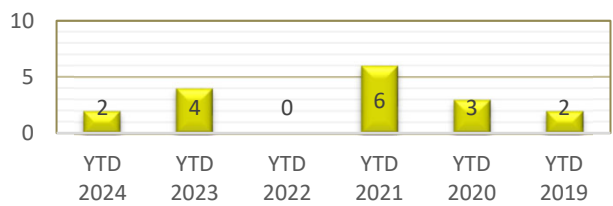

**PATROL DIVISION**

**LINWOOD TOWNSHIP - JANUARY-AUGUST 2024**

OFFENSE	JAN	FEB	MAR	APR	MAY	JUN	JUL	AUG	SEP	OCT	NOV	DEC	YTD 2024	YTD 2023
<b>Call for Service</b>	<b>109</b>	<b>92</b>	<b>98</b>	<b>124</b>	<b>136</b>	<b>110</b>	<b>108</b>	<b>147</b>					<b>924</b>	<b>1,070</b>
Burglaries	0	0	0	0	0	0	0	0					0	0
Thefts	1	1	0	0	1	1	1	1					6	12
Crim Sex Conduct	0	1	0	0	0	0	0	0					1	1
Assault	0	1	2	1	1	0	2	0					7	4
Dam to Property	0	0	0	2	0	1	2	2					7	1
Harass Comm	0	0	0	0	0	0	0	0					0	0
PI Accidents	1	0	0	3	0	1	0	1					6	7
PD Accidents	2	1	7	3	3	5	1	5					27	39
Medical	16	9	13	12	15	16	20	15					116	155
Animal Complaint	4	12	4	6	15	11	4	7					63	82
Alarms	5	2	3	3	5	5	11	12					46	35
Felony Arrests	0	0	1	0	0	0	0	1					2	2
Gross Misd Arrests	1	2	1	2	0	0	0	3					9	7
Misd Arrests	0	1	3	2	0	0	1	0					7	12
DUI Arrests	0	0	0	1	0	0	0	1					2	4
Drug Arrests	0	0	0	0	0	0	0	0					0	1
Domestic Arrests	0	1	1	0	0	0	1	0					3	4
Warrant Arrests	0	0	1	0	2	1	0	1					5	12
Traffic Stops	37	26	60	44	40	45	39	28					319	535
Traffic Arrests	5	3	6	12	7	7	7	8					55	69

**LINWOOD TOWNSHIP**

**YEAR TO DATE - AUGUST 2019-2024**

**BURGLARIES**

**THEFTS**

**ASSAULTS**

**DAMAGE TO PROPERTY**

**DUI ARRESTS**

**DRUG ARRESTS**