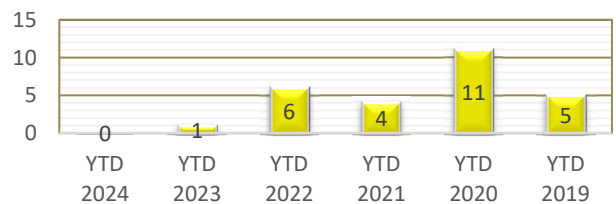

PATROL DIVISION

LINWOOD TOWNSHIP - JANUARY-NOVEMBER 2024

OFFENSE	JAN	FEB	MAR	APR	MAY	JUN	JUL	AUG	SEP	OCT	NOV	DEC	YTD 2024	YTD 2023
Call for Service	109	92	98	124	136	110	108	147	126	143	115		1,308	1,426
Burglaries	0	0	0	0	0	0	0	0	0	0	0		0	2
Thefts	1	1	0	0	1	1	1	1	2	0	0		8	18
Crim Sex Conduct	0	1	0	0	0	0	0	0	0	0	1		2	1
Assault	0	1	2	1	1	0	2	0	1	0	1		9	8
Dam to Property	0	0	0	2	0	1	2	2	0	0	0		7	1
Harass Comm	0	0	0	0	0	0	0	0	0	0	0		0	0
PI Accidents	1	0	0	3	0	1	0	1	3	2	0		11	14
PD Accidents	2	1	7	3	3	5	1	5	6	8	7		48	55
Medical	16	9	13	12	15	16	20	15	21	20	21		178	214
Animal Complaint	4	12	4	6	15	11	4	7	11	6	9		89	107
Alarms	5	2	3	3	5	5	11	12	10	4	4		64	47
Felony Arrests	0	0	1	0	0	0	0	1	2	0	0		4	5
Gross Misd Arrests	1	2	1	2	0	0	0	3	1	1	2		13	9
Misd Arrests	0	1	3	2	0	0	1	0	1	0	1		9	20
DUI Arrests	0	0	0	1	0	0	0	1	1	0	1		4	6
Drug Arrests	0	0	0	0	0	0	0	0	0	0	0		0	1
Domestic Arrests	0	1	1	0	0	0	1	0	1	0	1		5	8
Warrant Arrests	0	0	1	0	2	1	0	1	3	0	0		8	14
Traffic Stops	37	26	60	44	40	45	39	28	45	54	44		462	682
Traffic Arrests	5	3	6	12	7	7	7	8	6	6	4		71	90

LINWOOD TOWNSHIP

YEAR TO DATE - NOVEMBER 2019-2024

BURGLARIES

THEFTS

ASSAULTS

DAMAGE TO PROPERTY

DUI ARRESTS

DRUG ARRESTS