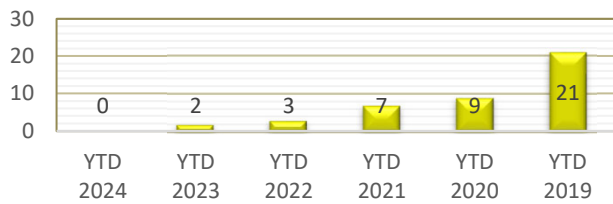

LINWOOD TOWNSHIP

YEAR TO DATE - NOVEMBER 2019-2024

BURGLARIES