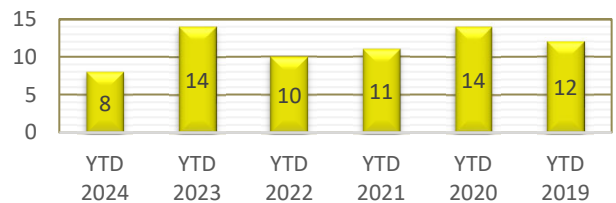

WARRANT ARRESTS