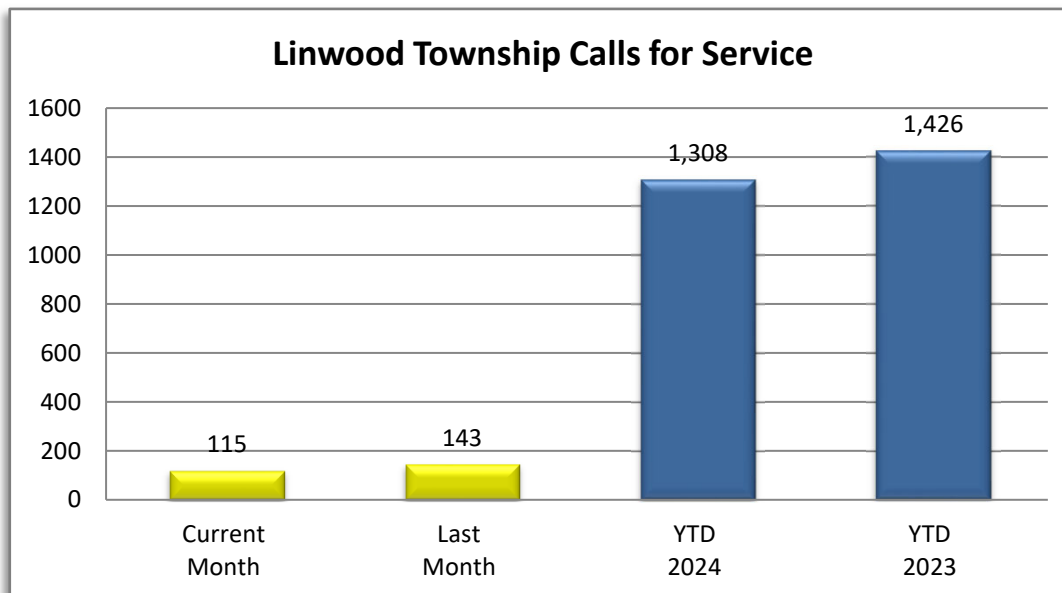

PATROL DIVISION

LINWOOD TOWNSHIP - JANUARY-NOVEMBER 2024

OFFENSE	JAN	FEB	MAR	APR	MAY	JUN	JUL	AUG	SEP	OCT	NOV	DEC	YTD 2024	YTD 2023
Call for Service	109	92	98	124	136	110	108	147	126	143	115		1,308	1,426
Burglaries	0	0	0	0	0	0	0	0	0	0	0		0	2
Thefts	1	1	0	0	1	1	1	1	2	0	0		8	18
Crim Sex Conduct	0	1	0	0	0	0	0	0	0	0	1		2	1
Assault	0	1	2	1	1	0	2	0	1	0	1		9	8
Dam to Property	0	0	0	2	0	1	2	2	0	0	0		7	1
Harass Comm	0	0	0	0	0	0	0	0	0	0	0		0	0
PI Accidents	1	0	0	3	0	1	0	1	3	2	0		11	14
PD Accidents	2	1	7	3	3	5	1	5	6	8	7		48	55
Medical	16	9	13	12	15	16	20	15	21	20	21		178	214
Animal Complaint	4	12	4	6	15	11	4	7	11	6	9		89	107
Alarms	5	2	3	3	5	5	11	12	10	4	4		64	47
Felony Arrests	0	0	1	0	0	0	0	1	2	0	0		4	5
Gross Misd Arrests	1	2	1	2	0	0	0	3	1	1	2		13	9
Misd Arrests	0	1	3	2	0	0	1	0	1	0	1		9	20
DUI Arrests	0	0	0	1	0	0	0	1	1	0	1		4	6
Drug Arrests	0	0	0	0	0	0	0	0	0	0	0		0	1
Domestic Arrests	0	1	1	0	0	0	1	0	1	0	1		5	8
Warrant Arrests	0	0	1	0	2	1	0	1	3	0	0		8	14
Traffic Stops	37	26	60	44	40	45	39	28	45	54	44		462	682
Traffic Arrests	5	3	6	12	7	7	7	8	6	6	4		71	90