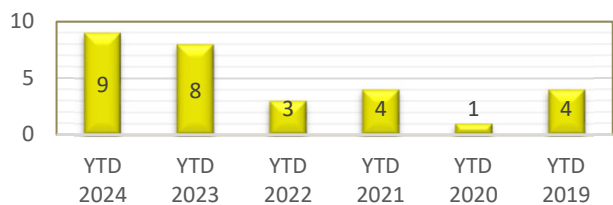

PATROL DIVISION

LINWOOD TOWNSHIP - JANUARY-NOVEMBER 2024

OFFENSE	JAN	FEB	MAR	APR	MAY	JUN	JUL	AUG	SEP	OCT	NOV	DEC	YTD 2024	YTD 2023
Call for Service	109	92	98	124	136	110	108	147	126	143	115		1,308	1,426
Burglaries	0	0	0	0	0	0	0	0	0	0	0		0	2
Thefts	1	1	0	0	1	1	1	1	2	0	0		8	18
Crim Sex Conduct	0	1	0	0	0	0	0	0	0	0	1		2	1
Assault	0	1	2	1	1	0	2	0	1	0	1		9	8
Dam to Property	0	0	0	2	0	1	2	2	0	0	0		7	1
Harass Comm	0	0	0	0	0	0	0	0	0	0	0		0	0
PI Accidents	1	0	0	3	0	1	0	1	3	2	0		11	14
PD Accidents	2	1	7	3	3	5	1	5	6	8	7		48	55
Medical	16	9	13	12	15	16	20	15	21	20	21		178	214
Animal Complaint	4	12	4	6	15	11	4	7	11	6	9		89	107
Alarms	5	2	3	3	5	5	11	12	10	4	4		64	47
Felony Arrests	0	0	1	0	0	0	0	1	2	0	0		4	5
Gross Misd Arrests	1	2	1	2	0	0	0	3	1	1	2		13	9
Misd Arrests	0	1	3	2	0	0	1	0	1	0	1		9	20
DUI Arrests	0	0	0	1	0	0	0	1	1	0	1		4	6
Drug Arrests	0	0	0	0	0	0	0	0	0	0	0		0	1
Domestic Arrests	0	1	1	0	0	0	1	0	1	0	1		5	8
Warrant Arrests	0	0	1	0	2	1	0	1	3	0	0		8	14
Traffic Stops	37	26	60	44	40	45	39	28	45	54	44		462	682
Traffic Arrests	5	3	6	12	7	7	7	8	6	6	4		71	90

LINWOOD TOWNSHIP

YEAR TO DATE - NOVEMBER 2019-2024

BURGLARIES

THEFTS

ASSAULTS

DAMAGE TO PROPERTY

DUI ARRESTS

DRUG ARRESTS