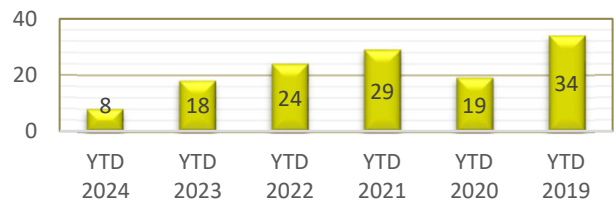

LINWOOD TOWNSHIP

YEAR TO DATE - NOVEMBER 2019-2024

BURGLARIES

THEFTS

ASSAULTS

DAMAGE TO PROPERTY

DUI ARRESTS

DRUG ARRESTS

DOMESTIC ARRESTS

WARRANT ARRESTS

TRAFFIC ARRESTS

TRAFFIC STOPS