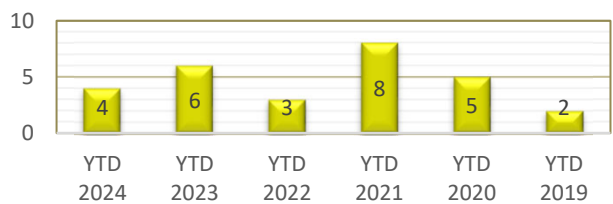

PATROL DIVISION

LINWOOD TOWNSHIP - JANUARY-NOVEMBER 2024

OFFENSE	JAN	FEB	MAR	APR	MAY	JUN	JUL	AUG	SEP	OCT	NOV	DEC	YTD 2024	YTD 2023
Call for Service	109	92	98	124	136	110	108	147	126	143	115		1,308	1,426
Burglaries	0	0	0	0	0	0	0	0	0	0	0		0	2
Thefts	1	1	0	0	1	1	1	1	2	0	0		8	18
Crim Sex Conduct	0	1	0	0	0	0	0	0	0	0	1		2	1
Assault	0	1	2	1	1	0	2	0	1	0	1		9	8
Dam to Property	0	0	0	2	0	1	2	2	0	0	0		7	1
Harass Comm	0	0	0	0	0	0	0	0	0	0	0		0	0
PI Accidents	1	0	0	3	0	1	0	1	3	2	0		11	14
PD Accidents	2	1	7	3	3	5	1	5	6	8	7		48	55
Medical	16	9	13	12	15	16	20	15	21	20	21		178	214
Animal Complaint	4	12	4	6	15	11	4	7	11	6	9		89	107
Alarms	5	2	3	3	5	5	11	12	10	4	4		64	47
Felony Arrests	0	0	1	0	0	0	0	1	2	0	0		4	5
Gross Misd Arrests	1	2	1	2	0	0	0	3	1	1	2		13	9
Misd Arrests	0	1	3	2	0	0	1	0	1	0	1		9	20
DUI Arrests	0	0	0	1	0	0	0	1	1	0	1		4	6
Drug Arrests	0	0	0	0	0	0	0	0	0	0	0		0	1
Domestic Arrests	0	1	1	0	0	0	1	0	1	0	1		5	8
Warrant Arrests	0	0	1	0	2	1	0	1	3	0	0		8	14
Traffic Stops	37	26	60	44	40	45	39	28	45	54	44		462	682
Traffic Arrests	5	3	6	12	7	7	7	8	6	6	4		71	90

LINWOOD TOWNSHIP

YEAR TO DATE - NOVEMBER 2019-2024

BURGLARIES

THEFTS

ASSAULTS

DAMAGE TO PROPERTY

DUI ARRESTS

DRUG ARRESTS