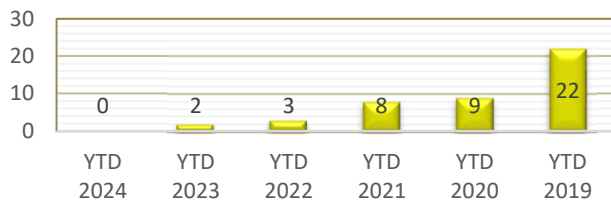

**PATROL DIVISION**

**LINWOOD TOWNSHIP - JANUARY-DECEMBER 2024**

OFFENSE	JAN	FEB	MAR	APR	MAY	JUN	JUL	AUG	SEP	OCT	NOV	DEC	YTD 2024	YTD 2023
<b>Call for Service</b>	<b>109</b>	<b>92</b>	<b>98</b>	<b>124</b>	<b>136</b>	<b>110</b>	<b>108</b>	<b>147</b>	<b>126</b>	<b>143</b>	<b>115</b>	<b>117</b>	<b>1,425</b>	<b>1,541</b>
Burglaries	0	0	0	0	0	0	0	0	0	0	0	0	0	2
Thefts	1	1	0	0	1	1	1	1	2	0	0	0	8	18
Crim Sex Conduct	0	1	0	0	0	0	0	0	0	0	1	0	2	1
Assault	0	1	2	1	1	0	2	0	1	0	1	5	14	10
Dam to Property	0	0	0	2	0	1	2	2	0	0	0	2	9	1
Harass Comm	0	0	0	0	0	0	0	0	0	0	0	0	0	0
PI Accidents	1	0	0	3	0	1	0	1	3	2	0	0	11	15
PD Accidents	2	1	7	3	3	5	1	5	6	8	7	3	51	58
Medical	16	9	13	12	15	16	20	15	21	20	21	18	196	244
Animal Complaint	4	12	4	6	15	11	4	7	11	6	9	5	94	115
Alarms	5	2	3	3	5	5	11	12	10	4	4	4	68	51
Felony Arrests	0	0	1	0	0	0	0	1	2	0	0	1	5	5
Gross Misd Arrests	1	2	1	2	0	0	0	3	1	1	2	3	16	9
Misd Arrests	0	1	3	2	0	0	1	0	1	0	1	5	14	20
DUI Arrests	0	0	0	1	0	0	0	1	1	0	1	0	4	6
Drug Arrests	0	0	0	0	0	0	0	0	0	0	0	0	0	1
Domestic Arrests	0	1	1	0	0	0	1	0	1	0	1	2	7	10
Warrant Arrests	0	0	1	0	2	1	0	1	3	0	0	1	9	14
Traffic Stops	37	26	60	44	40	45	39	28	45	54	44	24	486	736
Traffic Arrests	5	3	6	12	7	7	7	8	6	6	4	9	80	98

**LINWOOD TOWNSHIP**

**YEAR TO DATE - DECEMBER 2019-2024**

**BURGLARIES**

**THEFTS**

**ASSAULTS**

**DAMAGE TO PROPERTY**

**DUI ARRESTS**

**DRUG ARRESTS**