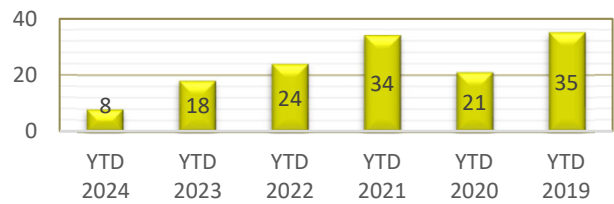

**PATROL DIVISION**

**LINWOOD TOWNSHIP - JANUARY-DECEMBER 2024**

OFFENSE	JAN	FEB	MAR	APR	MAY	JUN	JUL	AUG	SEP	OCT	NOV	DEC	YTD 2024	YTD 2023
<b>Call for Service</b>	<b>109</b>	<b>92</b>	<b>98</b>	<b>124</b>	<b>136</b>	<b>110</b>	<b>108</b>	<b>147</b>	<b>126</b>	<b>143</b>	<b>115</b>	<b>117</b>	<b>1,425</b>	<b>1,541</b>
Burglaries	0	0	0	0	0	0	0	0	0	0	0	0	0	2
Thefts	1	1	0	0	1	1	1	1	2	0	0	0	8	18
Crim Sex Conduct	0	1	0	0	0	0	0	0	0	0	1	0	2	1
Assault	0	1	2	1	1	0	2	0	1	0	1	5	14	10
Dam to Property	0	0	0	2	0	1	2	2	0	0	0	2	9	1
Harass Comm	0	0	0	0	0	0	0	0	0	0	0	0	0	0
PI Accidents	1	0	0	3	0	1	0	1	3	2	0	0	11	15
PD Accidents	2	1	7	3	3	5	1	5	6	8	7	3	51	58
Medical	16	9	13	12	15	16	20	15	21	20	21	18	196	244
Animal Complaint	4	12	4	6	15	11	4	7	11	6	9	5	94	115
Alarms	5	2	3	3	5	5	11	12	10	4	4	4	68	51
Felony Arrests	0	0	1	0	0	0	0	1	2	0	0	1	5	5
Gross Misd Arrests	1	2	1	2	0	0	0	3	1	1	2	3	16	9
Misd Arrests	0	1	3	2	0	0	1	0	1	0	1	5	14	20
DUI Arrests	0	0	0	1	0	0	0	1	1	0	1	0	4	6
Drug Arrests	0	0	0	0	0	0	0	0	0	0	0	0	0	1
Domestic Arrests	0	1	1	0	0	0	1	0	1	0	1	2	7	10
Warrant Arrests	0	0	1	0	2	1	0	1	3	0	0	1	9	14
Traffic Stops	37	26	60	44	40	45	39	28	45	54	44	24	486	736
Traffic Arrests	5	3	6	12	7	7	7	8	6	6	4	9	80	98

**LINWOOD TOWNSHIP**

**YEAR TO DATE - DECEMBER 2019-2024**

**BURGLARIES**

**THEFTS**

**ASSAULTS**

**DAMAGE TO PROPERTY**

**DUI ARRESTS**

**DRUG ARRESTS**