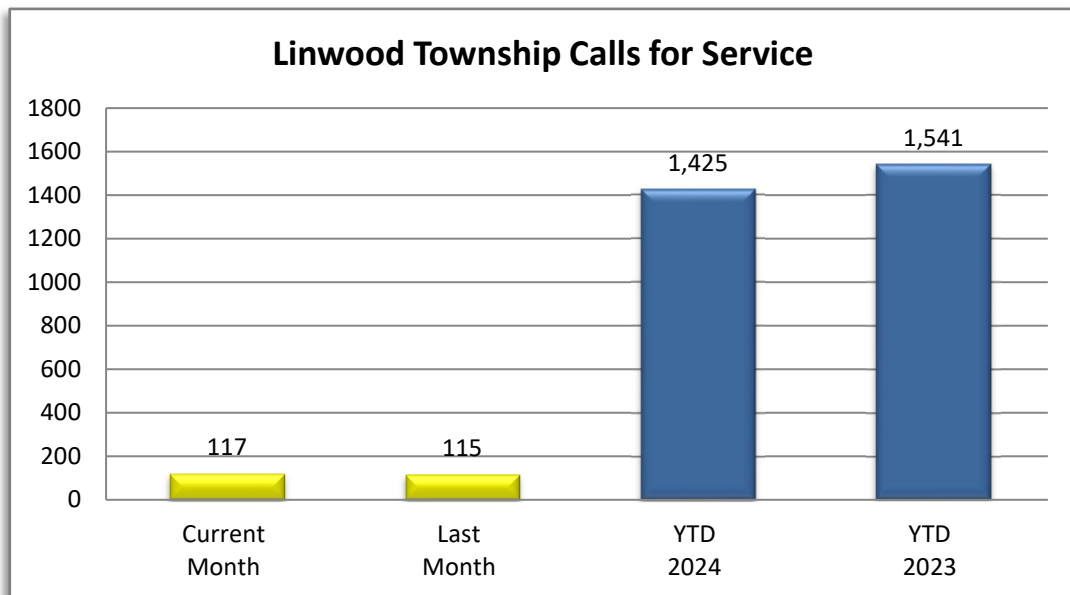

**PATROL DIVISION**

**LINWOOD TOWNSHIP - JANUARY-DECEMBER 2024**

OFFENSE	JAN	FEB	MAR	APR	MAY	JUN	JUL	AUG	SEP	OCT	NOV	DEC	YTD 2024	YTD 2023
<b>Call for Service</b>	<b>109</b>	<b>92</b>	<b>98</b>	<b>124</b>	<b>136</b>	<b>110</b>	<b>108</b>	<b>147</b>	<b>126</b>	<b>143</b>	<b>115</b>	<b>117</b>	<b>1,425</b>	<b>1,541</b>
Burglaries	0	0	0	0	0	0	0	0	0	0	0	0	0	2
Thefts	1	1	0	0	1	1	1	1	2	0	0	0	8	18
Crim Sex Conduct	0	1	0	0	0	0	0	0	0	0	1	0	2	1
Assault	0	1	2	1	1	0	2	0	1	0	1	5	14	10
Dam to Property	0	0	0	2	0	1	2	2	0	0	0	2	9	1
Harass Comm	0	0	0	0	0	0	0	0	0	0	0	0	0	0
PI Accidents	1	0	0	3	0	1	0	1	3	2	0	0	11	15
PD Accidents	2	1	7	3	3	5	1	5	6	8	7	3	51	58
Medical	16	9	13	12	15	16	20	15	21	20	21	18	196	244
Animal Complaint	4	12	4	6	15	11	4	7	11	6	9	5	94	115
Alarms	5	2	3	3	5	5	11	12	10	4	4	4	68	51
Felony Arrests	0	0	1	0	0	0	0	1	2	0	0	1	5	5
Gross Misd Arrests	1	2	1	2	0	0	0	3	1	1	2	3	16	9
Misd Arrests	0	1	3	2	0	0	1	0	1	0	1	5	14	20
DUI Arrests	0	0	0	1	0	0	0	1	1	0	1	0	4	6
Drug Arrests	0	0	0	0	0	0	0	0	0	0	0	0	0	1
Domestic Arrests	0	1	1	0	0	0	1	0	1	0	1	2	7	10
Warrant Arrests	0	0	1	0	2	1	0	1	3	0	0	1	9	14
Traffic Stops	37	26	60	44	40	45	39	28	45	54	44	24	486	736
Traffic Arrests	5	3	6	12	7	7	7	8	6	6	4	9	80	98

**LINWOOD TOWNSHIP**

**YEAR TO DATE - DECEMBER 2019-2024**

**BURGLARIES**

**THEFTS**

**ASSAULTS**

**DAMAGE TO PROPERTY**

**DUI ARRESTS**

**DRUG ARRESTS**