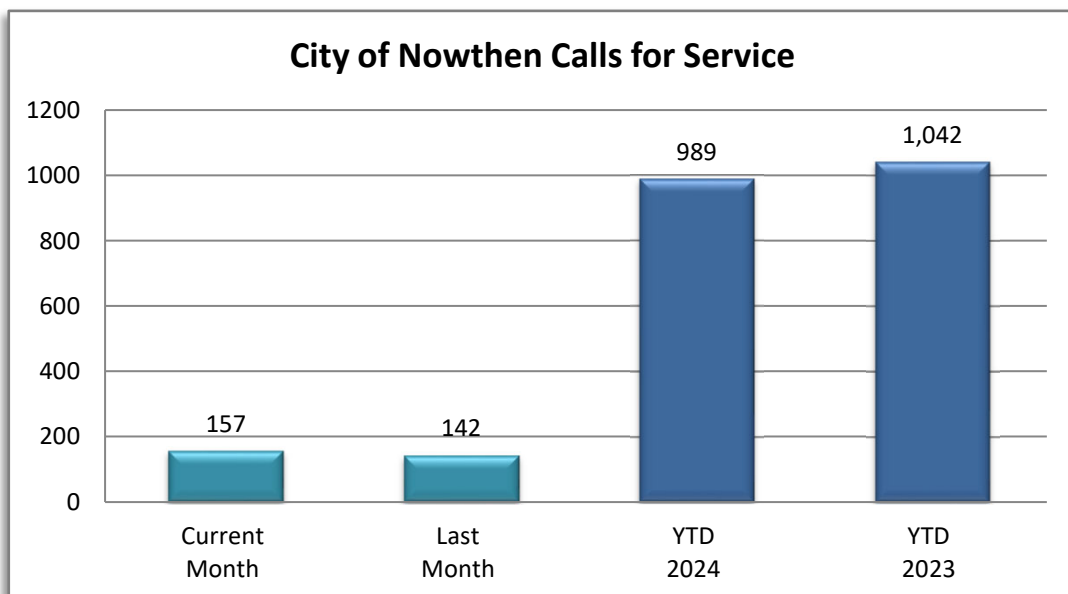

**PATROL DIVISION**

**CITY OF NOWTHEN - JANUARY - AUGUST 2024**

OFFENSE	JAN	FEB	MAR	APR	MAY	JUN	JUL	AUG	SEP	OCT	NOV	DEC	YTD 2024	YTD 2023
<b>Call for Service</b>	<b>104</b>	<b>125</b>	<b>82</b>	<b>123</b>	<b>123</b>	<b>133</b>	<b>142</b>	<b>157</b>					<b>989</b>	<b>1,042</b>
Burglaries	0	0	0	1	0	0	1	0					2	5
Thefts	6	0	2	2	1	2	3	1					17	15
Crim Sex Conduct	0	0	0	0	0	0	0	0					0	1
Assault	1	2	1	2	0	1	4	0					11	7
Dam to Property	1	1	0	1	3	1	1	2					10	2
Harass Comm	0	0	0	0	0	0	0	0					0	0
PI Accidents	2	0	1	0	1	1	2	2					9	14
PD Accidents	10	3	4	3	6	9	3	3					41	43
Felony Arrests	1	0	0	0	0	0	2	0					3	7
Gross Misd Arrests	0	0	1	0	0	0	0	1					2	12
Misd Arrests	0	1	3	2	0	3	3	1					13	21
DUI Arrests	0	0	0	0	0	0	0	1					1	7
Drug Arrests	0	0	1	0	0	0	0	0					1	2
Domestic Arrests	1	0	0	0	0	0	0	0					1	3
Warrant Arrests	1	3	0	0	0	0	0	1					5	5
Traffic Stop	63	50	55	63	72	49	67	50					469	333
Traffic Arrests	6	3	3	5	11	3	6	8					45	76

OFFENSE	JAN	FEB	MAR	APR	MAY	JUN	JUL	AUG	SEP	OCT	NOV	DEC	YTD 2024	YTD 2023
Bar None Facility	2	6	2	6	4	12	12	14					58	20
Alarms	4	2	2	3	1	4	5	9					30	36
Animal Complaints	8	8	8	17	9	8	9	13					80	88
Fire	0	5	0	2	3	2	3	5					20	4
MV Complaints	0	1	0	1	0	1	0	1					4	1
Medicals	14	14	15	18	19	18	8	15					121	102
Ordinance	0	1	0	2	1	4	0	3					11	1
<b>2024 TOTALS</b>	<b>28</b>	<b>37</b>	<b>27</b>	<b>49</b>	<b>37</b>	<b>49</b>	<b>37</b>	<b>60</b>	<b>0</b>	<b>0</b>	<b>0</b>	<b>0</b>	<b>324</b>	<b>252</b>

**CITY OF NOWTHEN**

**YEAR TO DATE - AUGUST 2019-2024**