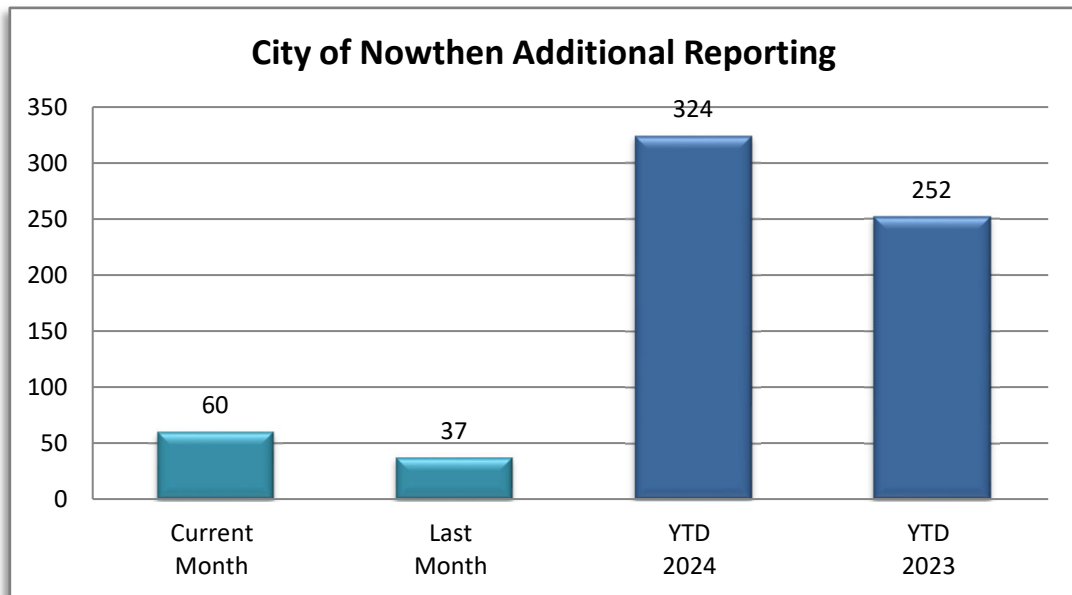

**PATROL DIVISION**

**CITY OF NOWTHEN - JANUARY - AUGUST 2024**

OFFENSE	JAN	FEB	MAR	APR	MAY	JUN	JUL	AUG	SEP	OCT	NOV	DEC	YTD 2024	YTD 2023
<b>Call for Service</b>	<b>104</b>	<b>125</b>	<b>82</b>	<b>123</b>	<b>123</b>	<b>133</b>	<b>142</b>	<b>157</b>					<b>989</b>	<b>1,042</b>
Burglaries	0	0	0	1	0	0	1	0					2	5
Thefts	6	0	2	2	1	2	3	1					17	15
Crim Sex Conduct	0	0	0	0	0	0	0	0					0	1
Assault	1	2	1	2	0	1	4	0					11	7
Dam to Property	1	1	0	1	3	1	1	2					10	2
Harass Comm	0	0	0	0	0	0	0	0					0	0
PI Accidents	2	0	1	0	1	1	2	2					9	14
PD Accidents	10	3	4	3	6	9	3	3					41	43
Felony Arrests	1	0	0	0	0	0	2	0					3	7
Gross Misd Arrests	0	0	1	0	0	0	0	1					2	12
Misd Arrests	0	1	3	2	0	3	3	1					13	21
DUI Arrests	0	0	0	0	0	0	0	1					1	7
Drug Arrests	0	0	1	0	0	0	0	0					1	2
Domestic Arrests	1	0	0	0	0	0	0	0					1	3
Warrant Arrests	1	3	0	0	0	0	0	1					5	5
Traffic Stop	63	50	55	63	72	49	67	50					469	333
Traffic Arrests	6	3	3	5	11	3	6	8					45	76

**CITY OF NOWTHEN**

**YEAR TO DATE - AUGUST 2019-2024**