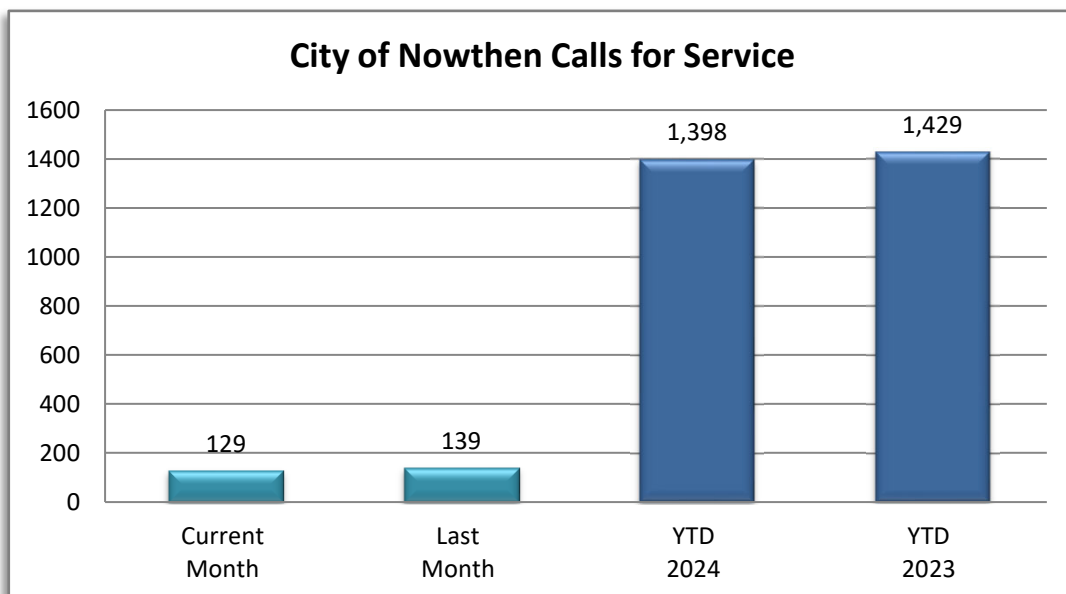

PATROL DIVISION

CITY OF NOWTHEN - JANUARY - NOVEMBER 2024

OFFENSE	JAN	FEB	MAR	APR	MAY	JUN	JUL	AUG	SEP	OCT	NOV	DEC	YTD 2024	YTD 2023
Call for Service	104	125	82	123	123	133	142	157	141	139	129		1,398	1,429
Burglaries	0	0	0	1	0	0	1	0	0	0	0		2	10
Thefts	6	0	2	2	1	2	3	1	1	1	2		21	22
Crim Sex Conduct	0	0	0	0	0	0	0	0	1	0	0		1	1
Assault	1	2	1	2	0	1	4	0	2	5	3		21	9
Dam to Property	1	1	0	1	3	1	1	2	0	3	2		15	4
Harass Comm	0	0	0	0	0	0	0	0	0	0	0		0	0
PI Accidents	2	0	1	0	1	1	2	2	4	3	0		16	19
PD Accidents	10	3	4	3	6	9	3	3	4	11	13		69	64
Felony Arrests	1	0	0	0	0	0	2	0	0	0	0		3	10
Gross Misd Arrests	0	0	1	0	0	0	0	1	2	1	0		5	17
Misd Arrests	0	1	3	2	0	3	3	1	12	15	5		45	27
DUI Arrests	0	0	0	0	0	0	0	1	4	1	0		6	11
Drug Arrests	0	0	1	0	0	0	0	0	0	0	0		1	4
Domestic Arrests	1	0	0	0	0	0	0	0	0	0	0		1	4
Warrant Arrests	1	3	0	0	0	0	0	1	1	1	0		7	12
Traffic Stop	63	50	55	63	72	49	67	50	53	68	62		652	441
Traffic Arrests	6	3	3	5	11	3	6	8	6	16	8		75	106

CITY OF NOWTHEN

YEAR TO DATE - NOVEMBER 2019-2024