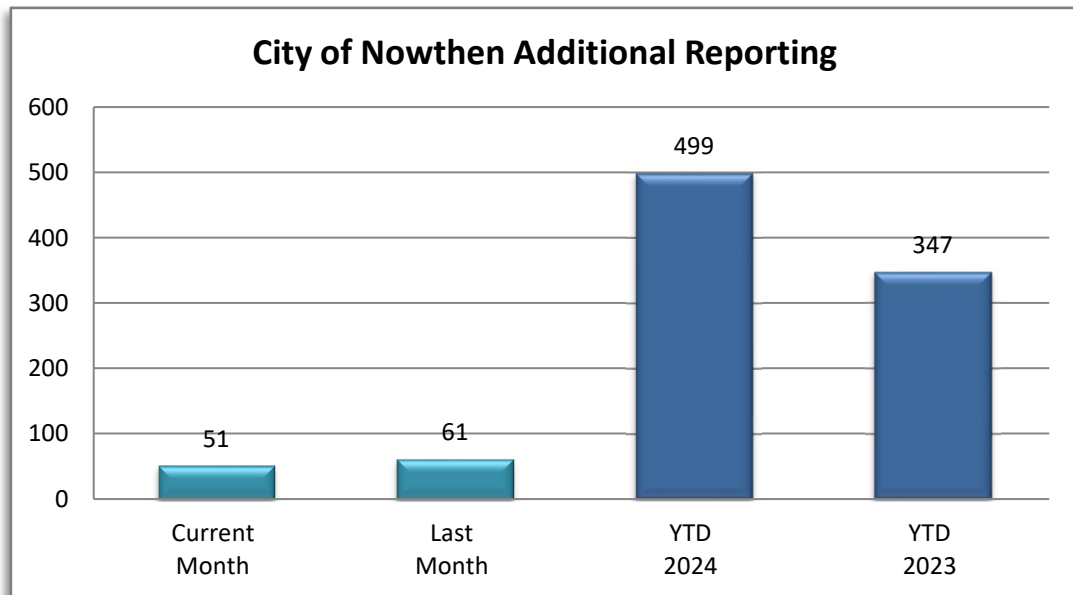

PATROL DIVISION

CITY OF NOWTHEN - JANUARY - NOVEMBER 2024

OFFENSE	JAN	FEB	MAR	APR	MAY	JUN	JUL	AUG	SEP	OCT	NOV	DEC	YTD 2024	YTD 2023
Call for Service	104	125	82	123	123	133	142	157	141	139	129		1,398	1,429
Burglaries	0	0	0	1	0	0	1	0	0	0	0		2	10
Thefts	6	0	2	2	1	2	3	1	1	1	2		21	22
Crim Sex Conduct	0	0	0	0	0	0	0	0	1	0	0		1	1
Assault	1	2	1	2	0	1	4	0	2	5	3		21	9
Dam to Property	1	1	0	1	3	1	1	2	0	3	2		15	4
Harass Comm	0	0	0	0	0	0	0	0	0	0	0		0	0
PI Accidents	2	0	1	0	1	1	2	2	4	3	0		16	19
PD Accidents	10	3	4	3	6	9	3	3	4	11	13		69	64
Felony Arrests	1	0	0	0	0	0	2	0	0	0	0		3	10
Gross Misd Arrests	0	0	1	0	0	0	0	1	2	1	0		5	17
Misd Arrests	0	1	3	2	0	3	3	1	12	15	5		45	27
DUI Arrests	0	0	0	0	0	0	0	1	4	1	0		6	11
Drug Arrests	0	0	1	0	0	0	0	0	0	0	0		1	4
Domestic Arrests	1	0	0	0	0	0	0	0	0	0	0		1	4
Warrant Arrests	1	3	0	0	0	0	0	1	1	1	0		7	12
Traffic Stop	63	50	55	63	72	49	67	50	53	68	62		652	441
Traffic Arrests	6	3	3	5	11	3	6	8	6	16	8		75	106

CITY OF NOWTHEN

YEAR TO DATE - NOVEMBER 2019-2024