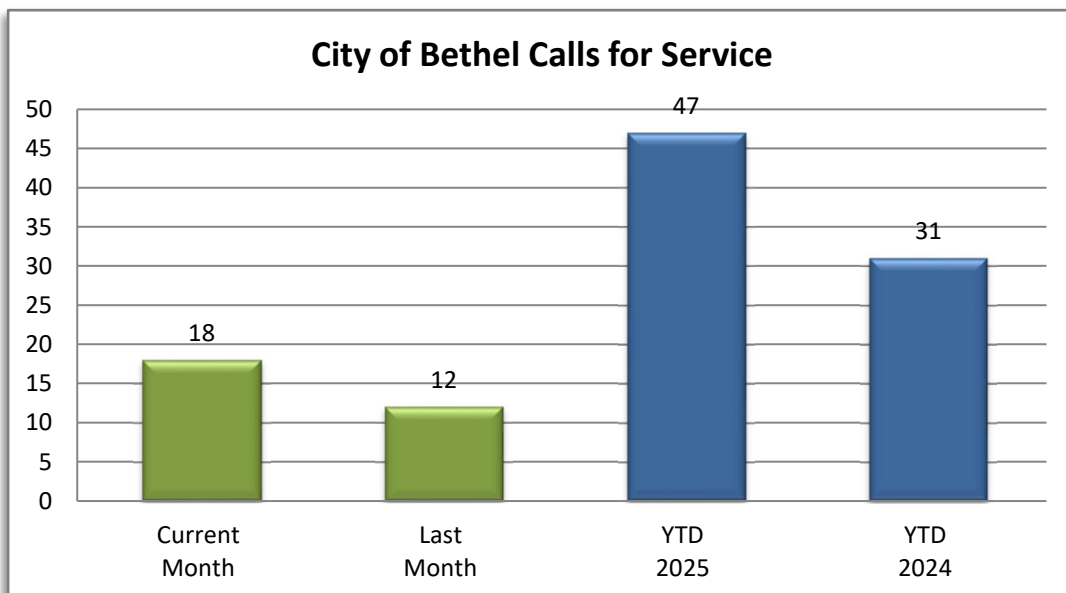

PATROL DIVISION

CITY OF BETHEL - MARCH 2025

OFFENSE	JAN	FEB	MAR	APR	MAY	JUN	JUL	AUG	SEP	OCT	NOV	DEC	YTD 2025	YTD 2024
Call for Service	17	12	18										47	31
Burglaries	0	0	0										0	0
Thefts	0	0	0										0	1
Crim Sex Conduct	0	0	0										0	0
Assault	0	0	0										0	0
Dam to Property	0	0	0										0	1
Harass Comm	0	0	0										0	0
PI Accidents	0	0	0										0	0
PD Accidents	0	0	0										0	2
Medical	5	3	5										13	5
Animal Complaint	2	1	0										3	0
Alarms	2	1	1										4	2
Felony Arrests	0	0	0										0	0
Gross Misd Arrests	0	0	0										0	0
Misd Arrests	0	0	0										0	0
DUI Arrests	0	0	0										0	0
Drug Arrests	0	0	0										0	0
Domestic Arrests	0	0	0										0	0
Warrant Arrests	0	0	1										1	1
Traffic Stops	13	8	6										27	20
Traffic Arrests	1	3	1										5	1