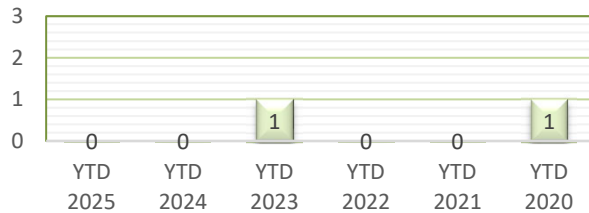

CITY OF BETHEL

YEAR TO DATE - AUGUST 2020-2025

BURGLARIES

THEFTS

ASSAULTS

DAMAGE TO PROPERTY

DUI ARRESTS

DRUG ARRESTS