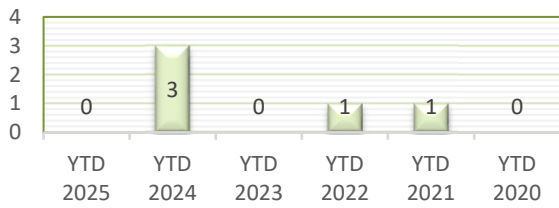

CITY OF BETHEL

YEAR TO DATE - AUGUST 2020-2025

BURGLARIES