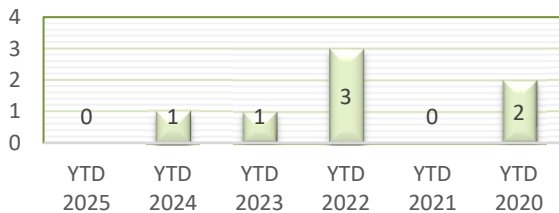

CITY OF BETHEL

YEAR TO DATE - AUGUST 2020-2025

BURGLARIES

THEFTS

ASSAULTS

DAMAGE TO PROPERTY

DUI ARRESTS

DRUG ARRESTS