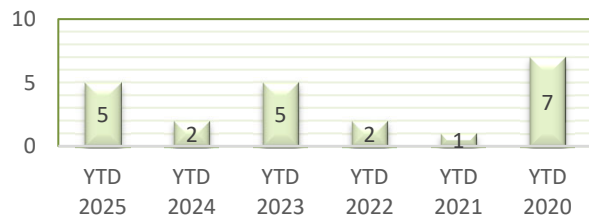

WARRANT ARRESTS