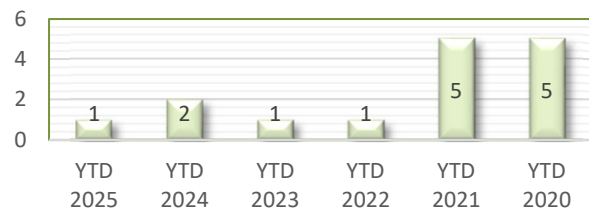

CITY OF BETHEL

YEAR TO DATE - AUGUST 2020-2025

BURGLARIES

THEFTS

ASSAULTS

DAMAGE TO PROPERTY

DUI ARRESTS

DRUG ARRESTS