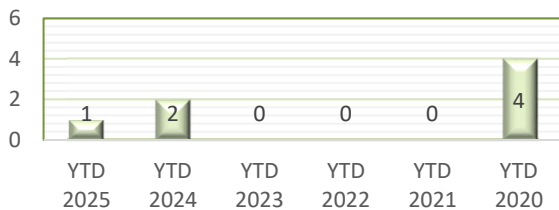

CITY OF BETHEL

YEAR TO DATE - AUGUST 2020-2025

BURGLARIES

THEFTS

ASSAULTS

DAMAGE TO PROPERTY

DUI ARRESTS

DRUG ARRESTS