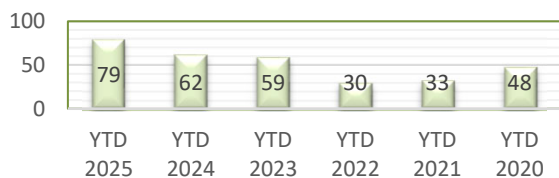

TRAFFIC STOPS