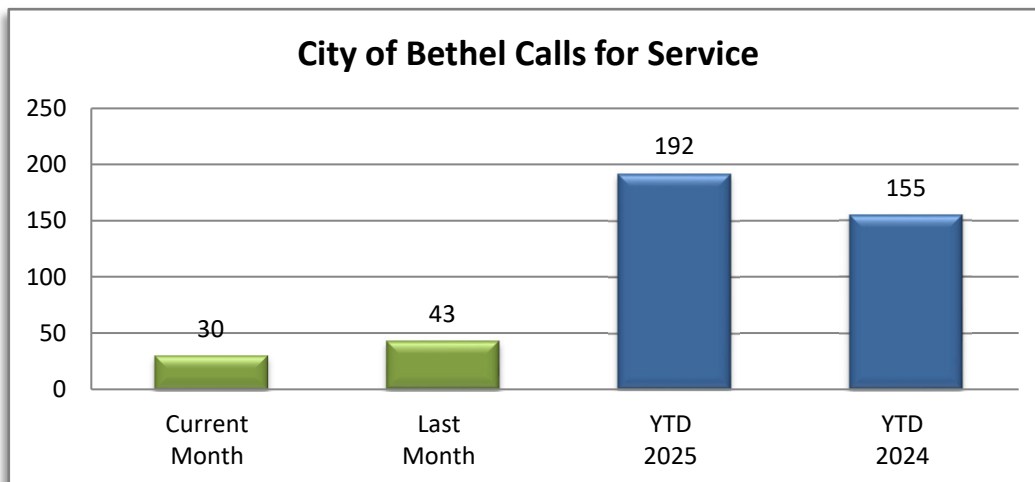

PATROL DIVISION

CITY OF BETHEL - AUGUST 2025

OFFENSE	JAN	FEB	MAR	APR	MAY	JUN	JUL	AUG	SEP	OCT	NOV	DEC	YTD 2025	YTD 2024
Call for Service	17	12	18	29	19	24	43	30					192	155
Burglaries	0	0	0	0	0	0	0	0					0	3
Thefts	0	0	0	1	0	0	0	0					1	1
Crim Sex Conduct	0	0	0	1	0	0	0	0					1	0
Assault	0	0	0	1	0	0	0	0					1	2
Dam to Property	0	0	0	1	0	0	0	0					1	2
Harass Comm	0	0	0	0	0	0	0	0					0	0
PI Accidents	0	0	0	0	0	0	0	0					0	1
PD Accidents	0	0	0	2	0	0	0	0					2	5
Medical	5	3	5	6	1	4	5	2					31	16
Animal Complaint	2	1	0	0	0	0	1	0					4	8
Alarms	2	1	1	1	2	1	0	0					8	16
Felony Arrests	0	0	0	1	0	0	0	0					1	1
Gross Misd Arrests	0	0	0	0	0	0	0	0					0	1
Misd Arrests	0	0	0	1	0	0	0	0					1	1
DUI Arrests	0	0	0	0	0	0	0	0					0	1
Drug Arrests	0	0	0	0	0	0	0	0					0	0
Domestic Arrests	0	0	0	0	0	0	0	0					0	0
Warrant Arrests	0	0	1	0	2	0	1	1					5	2
Traffic Stops	13	8	6	17	6	14	6	9					79	62
Traffic Arrests	1	3	1	1	0	0	2	0					8	3