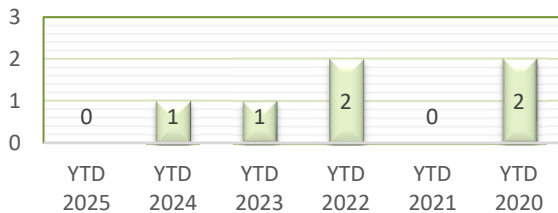

**CITY OF BETHEL**

**YEAR TO DATE - JULY 2020-2025**

**BURGLARIES**

**THEFTS**

**ASSAULTS**

**DAMAGE TO PROPERTY**

**DUI ARRESTS**

**DRUG ARRESTS**