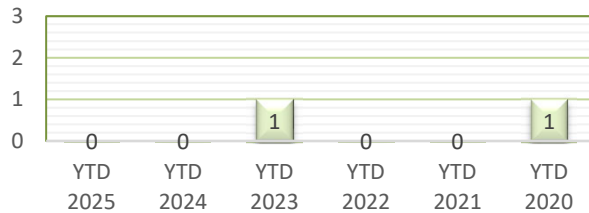

**CITY OF BETHEL**

**YEAR TO DATE - JULY 2020-2025**

**BURGLARIES**

**THEFTS**

**ASSAULTS**

**DAMAGE TO PROPERTY**

**DUI ARRESTS**

**DRUG ARRESTS**