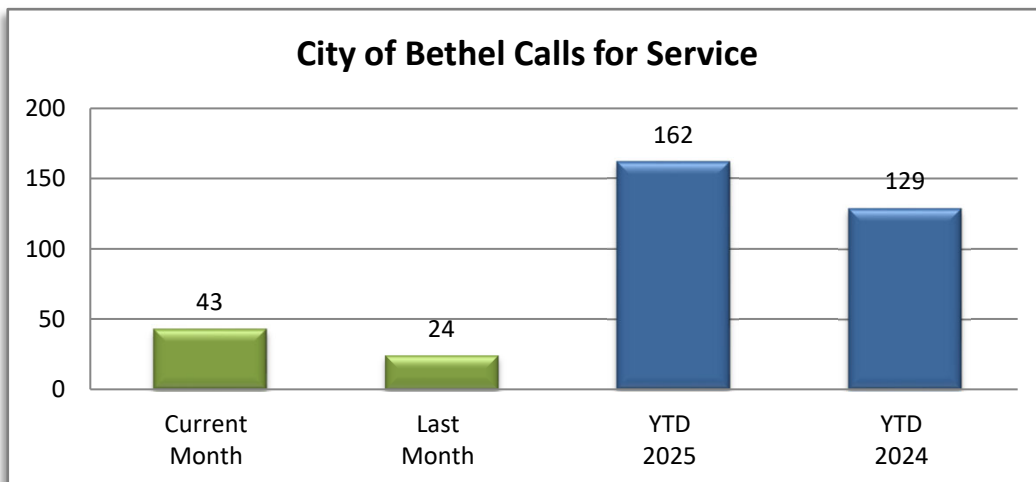

**PATROL DIVISION**

**CITY OF BETHEL - JULY 2025**

OFFENSE	JAN	FEB	MAR	APR	MAY	JUN	JUL	AUG	SEP	OCT	NOV	DEC	YTD 2025	YTD 2024
Call for Service	17	12	18	29	19	24	43						162	129
Burglaries	0	0	0	0	0	0	0						0	3
Thefts	0	0	0	1	0	0	0						1	1
Crim Sex Conduct	0	0	0	1	0	0	0						1	0
Assault	0	0	0	1	0	0	0						1	2
Dam to Property	0	0	0	1	0	0	0						1	1
Harass Comm	0	0	0	0	0	0	0						0	0
PI Accidents	0	0	0	0	0	0	0						0	1
PD Accidents	0	0	0	2	0	0	0						2	5
Medical	5	3	5	6	1	4	5						29	14
Animal Complaint	2	1	0	0	0	0	1						4	6
Alarms	2	1	1	1	2	1	0						8	15
Felony Arrests	0	0	0	1	0	0	0						1	1
Gross Misd Arrests	0	0	0	0	0	0	0						0	1
Misd Arrests	0	0	0	1	0	0	0						1	1
DUI Arrests	0	0	0	0	0	0	0						0	1
Drug Arrests	0	0	0	0	0	0	0						0	0
Domestic Arrests	0	0	0	0	0	0	0						0	0
Warrant Arrests	0	0	1	0	2	0	1						4	1
Traffic Stops	13	8	6	17	6	14	6						70	57
Traffic Arrests	1	3	1	1	0	0	2						8	3

**CITY OF BETHEL**

**YEAR TO DATE - JULY 2020-2025**

**BURGLARIES**

**THEFTS**

**ASSAULTS**

**DAMAGE TO PROPERTY**

**DUI ARRESTS**

**DRUG ARRESTS**