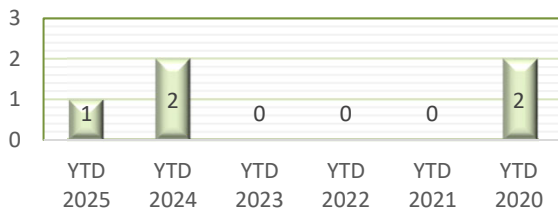

**CITY OF BETHEL**

**YEAR TO DATE - JULY 2020-2025**

**BURGLARIES**

**THEFTS**

**ASSAULTS**

**DAMAGE TO PROPERTY**

**DUI ARRESTS**

**DRUG ARRESTS**