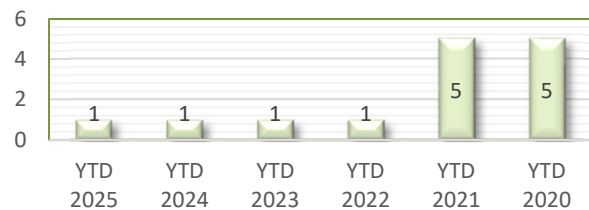

**CITY OF BETHEL**

**YEAR TO DATE - JULY 2020-2025**

**BURGLARIES**

**THEFTS**

**ASSAULTS**

**DAMAGE TO PROPERTY**

**DUI ARRESTS**

**DRUG ARRESTS**