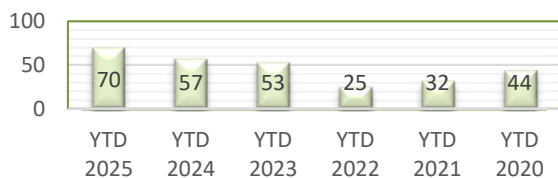

TRAFFIC STOPS