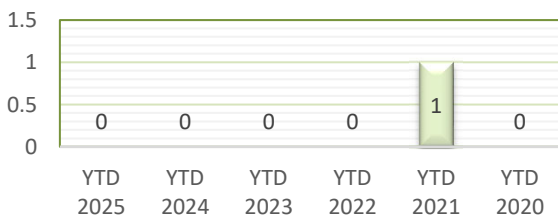

DOMESTIC ARRESTS