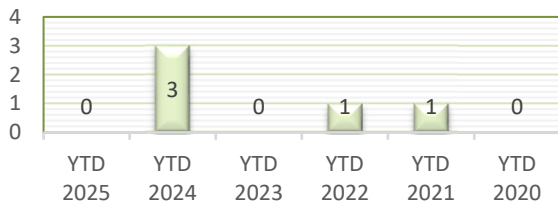

CITY OF BETHEL

YEAR TO DATE - JULY 2020-2025

BURGLARIES