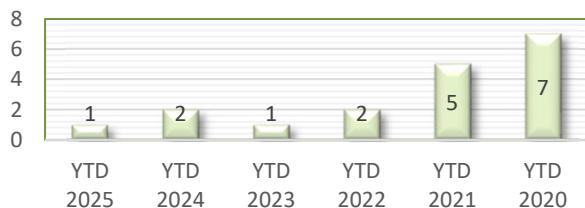

CITY OF BETHEL

YEAR TO DATE - NOVEMBER 2020-2025

BURGLARIES

THEFTS

ASSAULTS

DAMAGE TO PROPERTY

DUI ARRESTS

DRUG ARRESTS