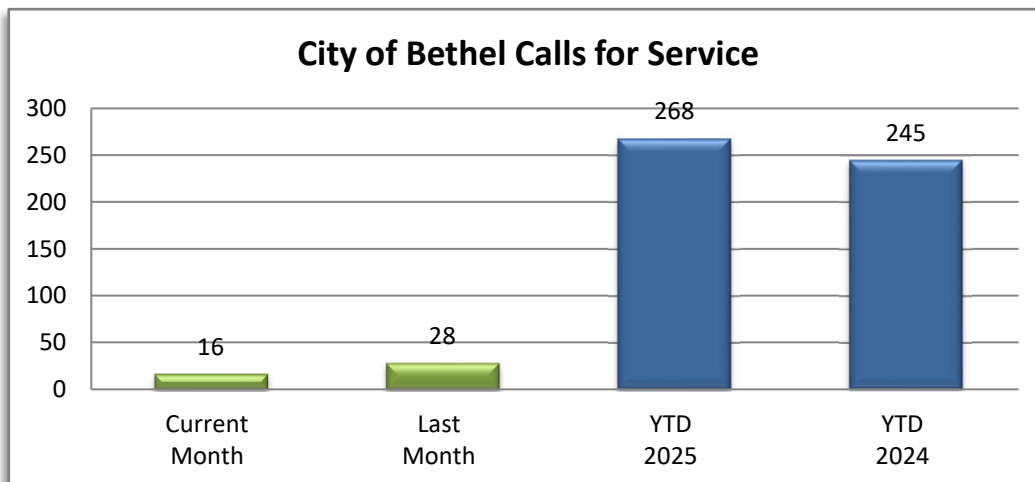

PATROL DIVISION

CITY OF BETHEL - NOVEMBER 2025

| OFFENSE | JAN | FEB | MAR | APR | MAY | JUN | JUL | AUG | SEP | OCT | NOV | DEC | YTD 2025 | YTD 2024 |
|--------------------|-----|-----|-----|-----|-----|-----|-----|-----|-----|-----|-----|-----|----------|----------|
| Call for Service | 17 | 12 | 18 | 29 | 19 | 24 | 43 | 30 | 32 | 28 | 16 | | 268 | 245 |
| Burglaries | 0 | 0 | 0 | 0 | 0 | 0 | 0 | 0 | 0 | 0 | 0 | | 0 | 3 |
| Thefts | 0 | 0 | 0 | 1 | 0 | 0 | 0 | 0 | 0 | 1 | 0 | | 2 | 5 |
| Crim Sex Conduct | 0 | 0 | 0 | 1 | 0 | 0 | 0 | 0 | 0 | 0 | 0 | | 1 | 0 |
| Assault | 0 | 0 | 0 | 1 | 0 | 0 | 0 | 0 | 0 | 0 | 0 | | 1 | 2 |
| Dam to Property | 0 | 0 | 0 | 1 | 0 | 0 | 0 | 0 | 0 | 0 | 0 | | 1 | 2 |
| Harass Comm | 0 | 0 | 0 | 0 | 0 | 0 | 0 | 0 | 0 | 0 | 0 | | 0 | 0 |
| PI Accidents | 0 | 0 | 0 | 0 | 0 | 0 | 0 | 0 | 0 | 0 | 0 | | 0 | 3 |
| PD Accidents | 0 | 0 | 0 | 2 | 0 | 0 | 0 | 0 | 0 | 1 | 1 | | 4 | 9 |
| Medical | 5 | 3 | 5 | 6 | 1 | 4 | 5 | 2 | 2 | 6 | 2 | | 41 | 25 |
| Animal Complaint | 2 | 1 | 0 | 0 | 0 | 0 | 1 | 0 | 2 | 1 | 1 | | 8 | 12 |
| Alarms | 2 | 1 | 1 | 1 | 2 | 1 | 0 | 0 | 0 | 1 | 0 | | 9 | 18 |
| Felony Arrests | 0 | 0 | 0 | 1 | 0 | 0 | 0 | 0 | 0 | 0 | 0 | | 1 | 1 |
| Gross Misd Arrests | 0 | 0 | 0 | 0 | 0 | 0 | 0 | 0 | 0 | 0 | 1 | | 1 | 2 |
| Misd Arrests | 0 | 0 | 0 | 1 | 0 | 0 | 0 | 0 | 0 | 1 | 0 | | 2 | 1 |
| DUI Arrests | 0 | 0 | 0 | 0 | 0 | 0 | 0 | 0 | 0 | 0 | 1 | | 1 | 2 |
| Drug Arrests | 0 | 0 | 0 | 0 | 0 | 0 | 0 | 0 | 0 | 0 | 0 | | 0 | 0 |
| Domestic Arrests | 0 | 0 | 0 | 0 | 0 | 0 | 0 | 0 | 0 | 0 | 0 | | 0 | 0 |
| Warrant Arrests | 0 | 0 | 1 | 0 | 2 | 0 | 1 | 1 | 2 | 0 | 0 | | 7 | 2 |
| Traffic Stops | 13 | 8 | 6 | 17 | 6 | 14 | 6 | 9 | 16 | 10 | 4 | | 109 | 84 |
| Traffic Arrests | 1 | 3 | 1 | 1 | 0 | 0 | 2 | 0 | 0 | 0 | 0 | | 8 | 6 |