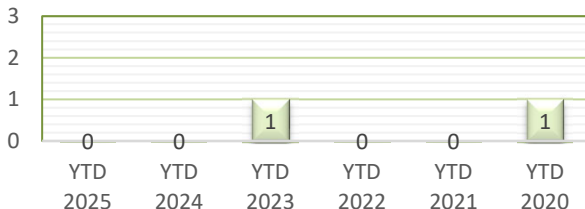

CITY OF BETHEL

YEAR TO DATE - NOVEMBER 2020-2025

BURGLARIES

THEFTS

ASSAULTS

DAMAGE TO PROPERTY

DUI ARRESTS

DRUG ARRESTS