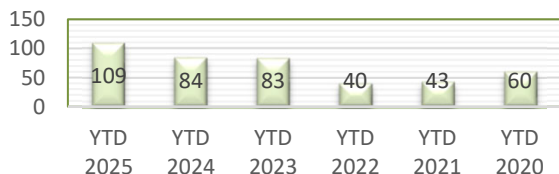

TRAFFIC STOPS