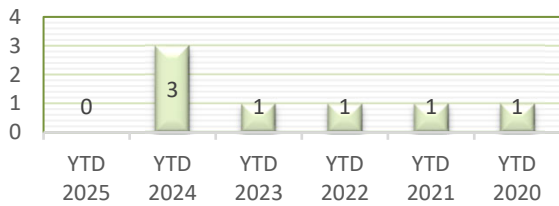

CITY OF BETHEL

YEAR TO DATE - NOVEMBER 2020-2025

BURGLARIES