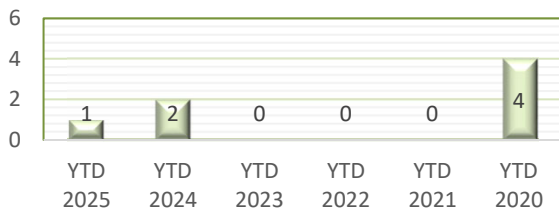

CITY OF BETHEL

YEAR TO DATE - NOVEMBER 2020-2025

BURGLARIES

THEFTS

ASSAULTS

DAMAGE TO PROPERTY

DUI ARRESTS

DRUG ARRESTS