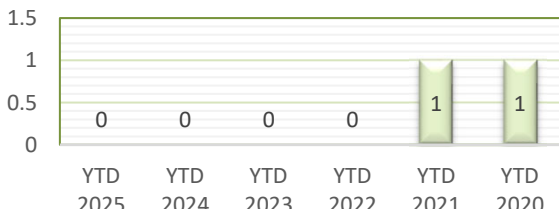

DOMESTIC ARRESTS