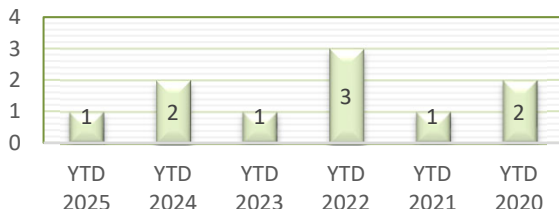

CITY OF BETHEL

YEAR TO DATE - NOVEMBER 2020-2025

BURGLARIES

THEFTS

ASSAULTS

DAMAGE TO PROPERTY

DUI ARRESTS

DRUG ARRESTS