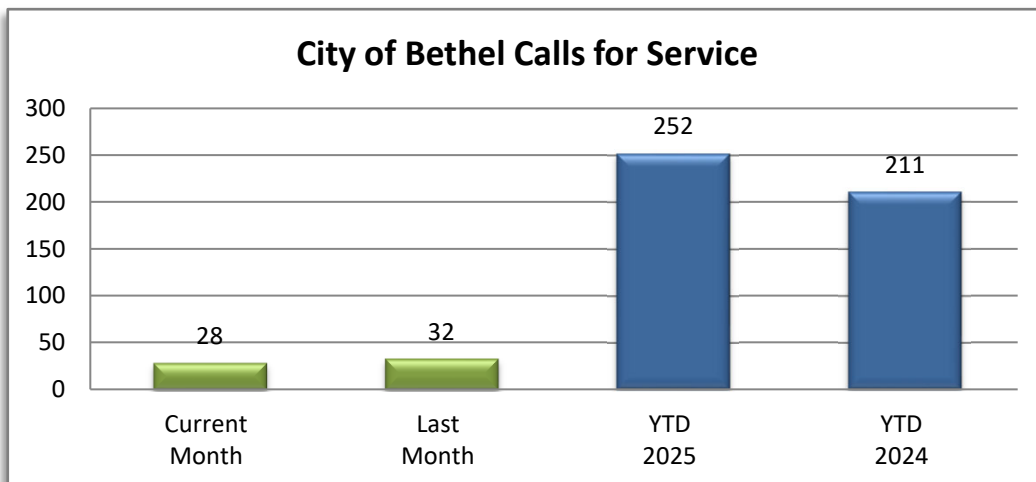

PATROL DIVISION

CITY OF BETHEL - OCTOBER 2025

OFFENSE	JAN	FEB	MAR	APR	MAY	JUN	JUL	AUG	SEP	OCT	NOV	DEC	YTD 2025	YTD 2024
Call for Service	17	12	18	29	19	24	43	30	32	28			252	211
Burglaries	0	0	0	0	0	0	0	0	0	0			0	3
Thefts	0	0	0	1	0	0	0	0	0	1			2	3
Crim Sex Conduct	0	0	0	1	0	0	0	0	0	0			1	0
Assault	0	0	0	1	0	0	0	0	0	0			1	2
Dam to Property	0	0	0	1	0	0	0	0	0	0			1	2
Harass Comm	0	0	0	0	0	0	0	0	0	0			0	0
PI Accidents	0	0	0	0	0	0	0	0	0	0			0	3
PD Accidents	0	0	0	2	0	0	0	0	0	1			3	7
Medical	5	3	5	6	1	4	5	2	2	6			39	23
Animal Complaint	2	1	0	0	0	0	1	0	2	1			7	12
Alarms	2	1	1	1	2	1	0	0	0	1			9	18
Felony Arrests	0	0	0	1	0	0	0	0	0	0			1	1
Gross Misd Arrests	0	0	0	0	0	0	0	0	0	0			0	1
Misd Arrests	0	0	0	1	0	0	0	0	0	1			2	1
DUI Arrests	0	0	0	0	0	0	0	0	0	0			0	1
Drug Arrests	0	0	0	0	0	0	0	0	0	0			0	0
Domestic Arrests	0	0	0	0	0	0	0	0	0	0			0	0
Warrant Arrests	0	0	1	0	2	0	1	1	2	0			7	2
Traffic Stops	13	8	6	17	6	14	6	9	16	10			105	78
Traffic Arrests	1	3	1	1	0	0	2	0	0	0			8	5