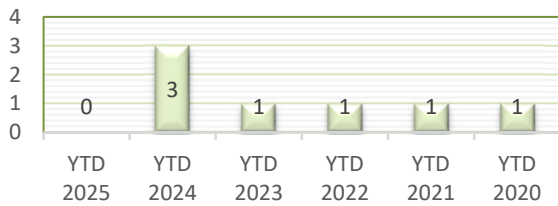

CITY OF BETHEL

YEAR TO DATE - OCTOBER 2020-2025

BURGLARIES