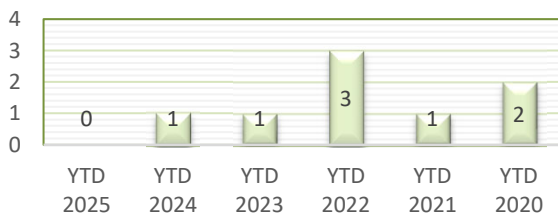

CITY OF BETHEL

YEAR TO DATE - OCTOBER 2020-2025

BURGLARIES

THEFTS

ASSAULTS

DAMAGE TO PROPERTY

DUI ARRESTS

DRUG ARRESTS