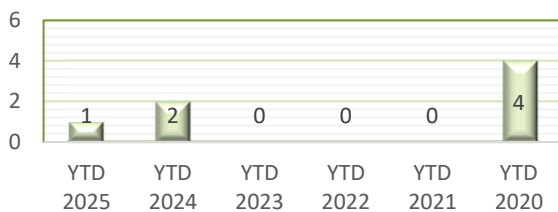

CITY OF BETHEL

YEAR TO DATE - OCTOBER 2020-2025

BURGLARIES

THEFTS

ASSAULTS

DAMAGE TO PROPERTY

DUI ARRESTS

DRUG ARRESTS