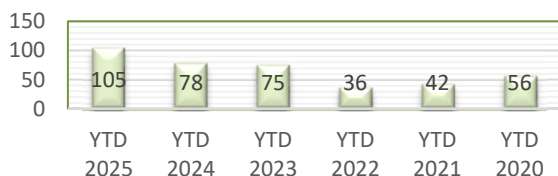

TRAFFIC STOPS