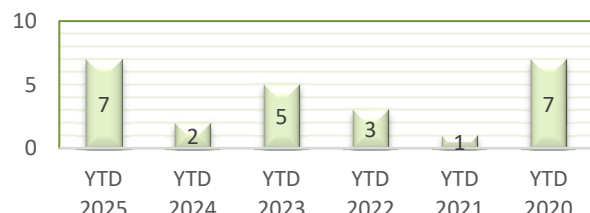

WARRANT ARRESTS