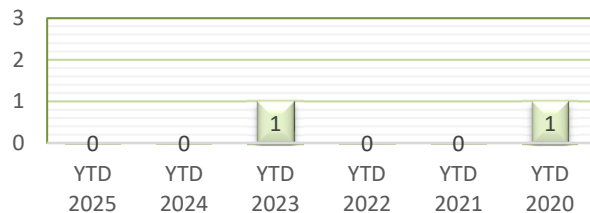

CITY OF BETHEL

YEAR TO DATE - OCTOBER 2020-2025

BURGLARIES

THEFTS

ASSAULTS

DAMAGE TO PROPERTY

DUI ARRESTS

DRUG ARRESTS