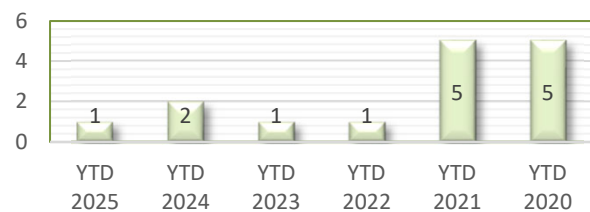

CITY OF BETHEL

YEAR TO DATE - OCTOBER 2020-2025

BURGLARIES

THEFTS

ASSAULTS

DAMAGE TO PROPERTY

DUI ARRESTS

DRUG ARRESTS