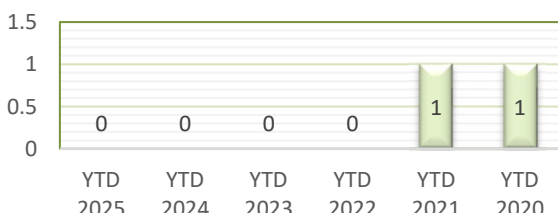

DOMESTIC ARRESTS