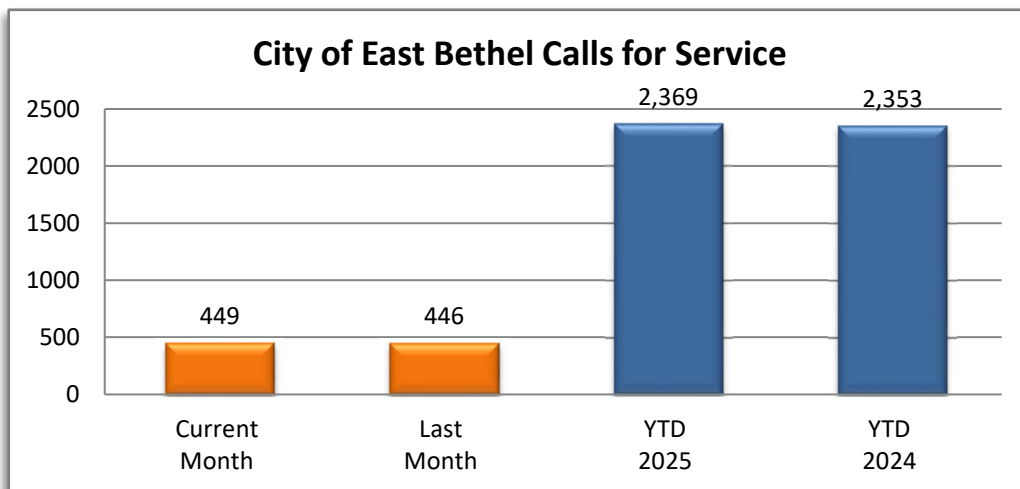

PATROL DIVISION

CITY OF EAST BETHEL - JUNE 2025

OFFENSE	JAN	FEB	MAR	APR	MAY	JUN	JUL	AUG	SEP	OCT	NOV	DEC	YTD 2025	YTD 2024
Calls for Service	368	318	371	367	446	499							2,369	2,353
Burglaries	1	0	2	0	0	1							4	1
Thefts	4	2	3	5	5	7							26	19
Crim Sex Conduct	0	0	1	1	1	0							3	5
Assault	3	2	0	3	4	9							21	27
Dam to Property	0	0	2	2	1	6							11	15
Harass Comm	0	0	0	0	0	0							0	0
PI Accidents	3	3	2	4	5	6							23	34
PD Accidents	20	20	8	13	19	18							98	96
Medical	63	64	36	42	64	53							322	357
Animal Complaint	24	22	27	27	19	38							157	176
Alarms	21	15	13	11	14	6							80	97
Felony Arrests	6	1	2	1	3	5							18	23
Gross Misd Arrests	12	3	9	5	4	9							42	28
Misd Arrests	9	5	7	2	17	26							66	58
DUI Arrests	3	3	6	2	7	9							30	12
Drug Arrests	2	0	2	0	2	0							6	4
Domestic Arrests	3	1	0	0	2	1							7	6
Warrant Arrests	8	2	8	7	7	8							40	25
Traffic Stops	177	183	242	234	200	169							1,205	749
Traffic Arrests	26	29	43	73	39	30							240	170

CITY OF EAST BETHEL

YEAR TO DATE - JUNE 2020-2025