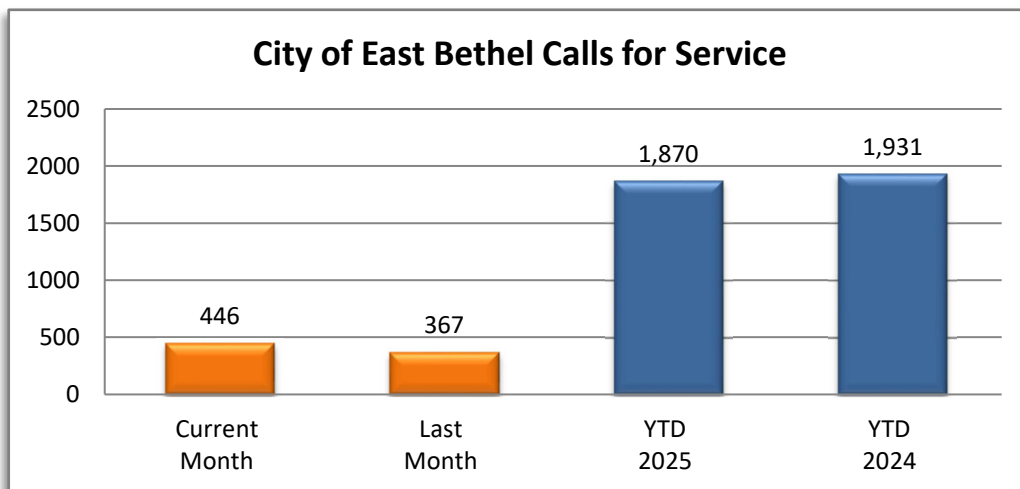

PATROL DIVISION

CITY OF EAST BETHEL - MAY 2025

OFFENSE	JAN	FEB	MAR	APR	MAY	JUN	JUL	AUG	SEP	OCT	NOV	DEC	YTD 2025	YTD 2024
Calls for Service	368	318	371	367	446								1,870	1,931
Burglaries	1	0	2	0	0								3	1
Thefts	4	2	3	5	5								19	15
Crim Sex Conduct	0	0	1	1	1								3	3
Assault	3	2	0	3	4								12	21
Dam to Property	0	0	2	2	1								5	13
Harass Comm	0	0	0	0	0								0	0
PI Accidents	3	3	2	4	5								17	27
PD Accidents	20	20	8	13	19								80	94
Medical	63	64	36	42	64								269	299
Animal Complaint	24	22	27	27	19								119	146
Alarms	21	15	13	11	14								74	83
Felony Arrests	6	1	2	1	3								13	17
Gross Misd Arrests	12	3	9	5	4								33	20
Misd Arrests	9	5	7	2	17								40	51
DUI Arrests	3	3	6	2	7								21	9
Drug Arrests	2	0	2	0	2								6	3
Domestic Arrests	3	1	0	0	2								6	6
Warrant Arrests	8	2	8	7	7								32	20
Traffic Stops	177	183	242	234	200								1,036	563
Traffic Arrests	26	29	43	73	39								210	121

CITY OF EAST BETHEL

YEAR TO DATE - MAY 2020-2025