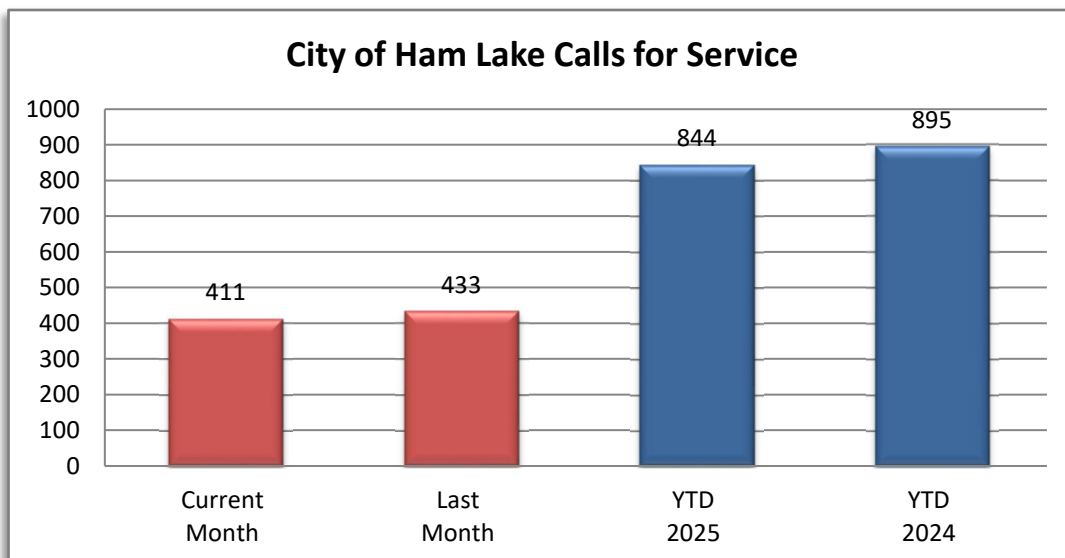

**PATROL DIVISION**

**CITY OF HAM LAKE - FEBRUARY 2025**

OFFENSE	JAN	FEB	MAR	APR	MAY	JUN	JUL	AUG	SEP	OCT	NOV	DEC	YTD 2025	YTD 2024
<b>Call for Service</b>	<b>433</b>	<b>411</b>											<b>844</b>	<b>895</b>
Burglaries	1	1											2	2
Thefts	8	4											12	29
Crim Sex Conduct	0	0											0	0
Assault	3	1											4	6
Dam to Property	0	1											1	4
Harass Comm	0	0											0	0
PI Accidents	3	4											7	5
PD Accidents	26	20											46	45
Medical	67	71											138	105
Animal Complaint	24	21											45	43
Alarms	30	39											69	54
Felony Arrests	3	1											4	9
GM Arrests	5	2											7	7
Misd Arrests	7	10											17	11
DUI Arrests	5	3											8	5
Drug Arrests	0	1											1	2
Domestic Arrests	3	1											4	1
Warrant Arrests	4	0											4	12
Traffic Stops	134	103											237	451
Traffic Arrests	27	38											65	135