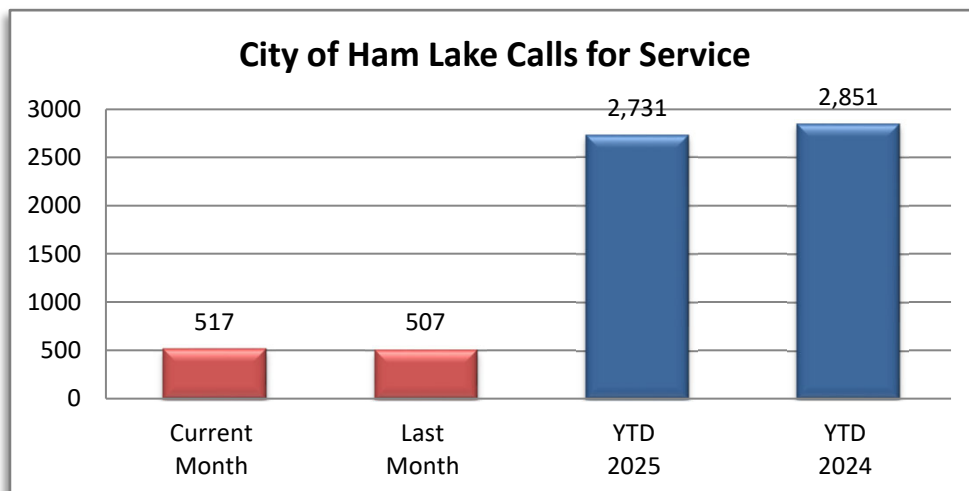

PATROL DIVISION

CITY OF HAM LAKE - JUNE 2025

OFFENSE	JAN	FEB	MAR	APR	MAY	JUN	JUL	AUG	SEP	OCT	NOV	DEC	YTD 2025	YTD 2024
Call for Service	433	411	434	429	507	517							2,731	2,851
Burglaries	1	1	0	2	6	0							10	5
Thefts	8	4	3	8	10	7							40	63
Crim Sex Conduct	0	0	2	1	1	0							4	0
Assault	3	1	1	1	4	1							11	12
Dam to Property	0	1	3	2	0	4							10	21
Harass Comm	0	0	0	0	0	1							1	1
PI Accidents	3	4	7	2	12	9							37	37
PD Accidents	26	20	16	32	29	21							144	160
Medical	67	71	70	49	70	72							399	385
Animal Complaint	24	21	20	26	23	37							151	159
Alarms	30	39	34	30	31	35							199	157
Felony Arrests	3	1	8	1	3	1							17	18
GM Arrests	5	2	6	5	3	5							26	24
Misd Arrests	7	10	5	5	3	9							39	38
DUI Arrests	5	3	4	3	1	2							18	20
Drug Arrests	0	1	4	0	0	1							6	9
Domestic Arrests	3	1	1	0	4	1							10	7
Warrant Arrests	4	0	2	3	2	1							12	24
Traffic Stops	134	103	197	167	127	112							840	1300
Traffic Arrests	27	38	74	60	41	28							268	415