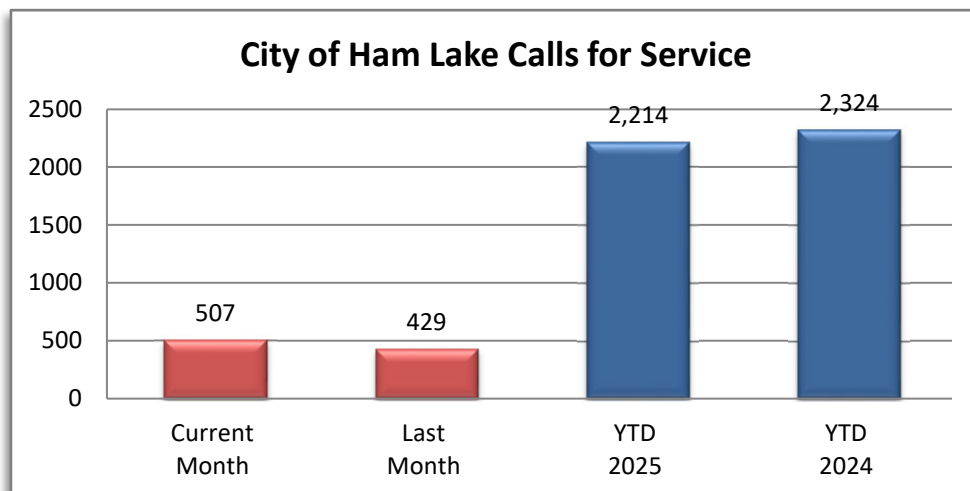

**PATROL DIVISION**

**CITY OF HAM LAKE - MAY 2025**

OFFENSE	JAN	FEB	MAR	APR	MAY	JUN	JUL	AUG	SEP	OCT	NOV	DEC	YTD 2025	YTD 2024
Call for Service	433	411	434	429	507								2,214	2,324
Burglaries	1	1	0	2	6								10	4
Thefts	8	4	3	8	10								33	51
Crim Sex Conduct	0	0	2	1	1								4	0
Assault	3	1	1	1	4								10	11
Dam to Property	0	1	3	2	0								6	14
Harass Comm	0	0	0	0	0								0	1
PI Accidents	3	4	7	2	12								28	23
PD Accidents	26	20	16	32	29								123	136
Medical	67	71	70	49	70								327	319
Animal Complaint	24	21	20	26	23								114	127
Alarms	30	39	34	30	31								164	130
Felony Arrests	3	1	8	1	3								16	16
GM Arrests	5	2	6	5	3								21	21
Misd Arrests	7	10	5	5	3								30	29
DUI Arrests	5	3	4	3	1								16	14
Drug Arrests	0	1	4	0	0								5	8
Domestic Arrests	3	1	1	0	4								9	6
Warrant Arrests	4	0	2	3	2								11	21
Traffic Stops	134	103	197	167	127								728	1094
Traffic Arrests	27	38	74	60	41								240	336