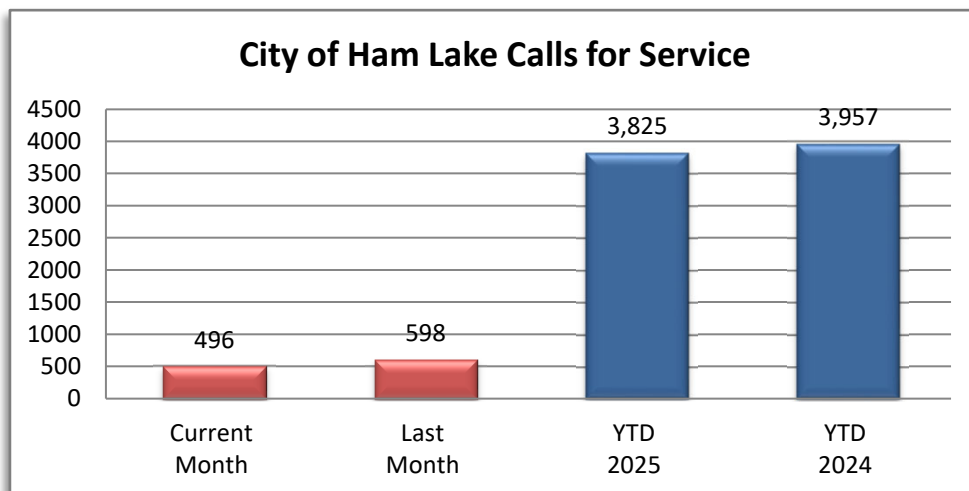

PATROL DIVISION

CITY OF HAM LAKE - AUGUST 2025

OFFENSE	JAN	FEB	MAR	APR	MAY	JUN	JUL	AUG	SEP	OCT	NOV	DEC	YTD 2025	YTD 2024
Call for Service	433	411	434	429	507	517	598	496					3,825	3,957
Burglaries	1	1	0	2	6	0	0	1					11	9
Thefts	8	4	3	8	10	7	7	13					60	81
Crim Sex Conduct	0	0	2	1	1	0	0	0					4	0
Assault	3	1	1	1	4	1	3	1					15	15
Dam to Property	0	1	3	2	0	4	2	2					14	33
Harass Comm	0	0	0	0	0	1	0	0					1	1
PI Accidents	3	4	7	2	12	9	8	8					53	56
PD Accidents	26	20	16	32	29	21	19	23					186	209
Medical	67	71	70	49	70	72	60	60					519	510
Animal Complaint	24	21	20	26	23	37	23	20					194	224
Alarms	30	39	34	30	31	35	24	22					245	225
Felony Arrests	3	1	8	1	3	1	0	1					18	23
GM Arrests	5	2	6	5	3	5	7	2					35	30
Misd Arrests	7	10	5	5	3	9	2	5					46	49
DUI Arrests	5	3	4	3	1	2	4	2					24	23
Drug Arrests	0	1	4	0	0	1	0	0					6	10
Domestic Arrests	3	1	1	0	4	1	1	1					12	8
Warrant Arrests	4	0	2	3	2	1	5	4					21	34
Traffic Stops	134	103	197	167	127	112	133	120					1,093	1827
Traffic Arrests	27	38	74	60	41	28	36	38					342	603