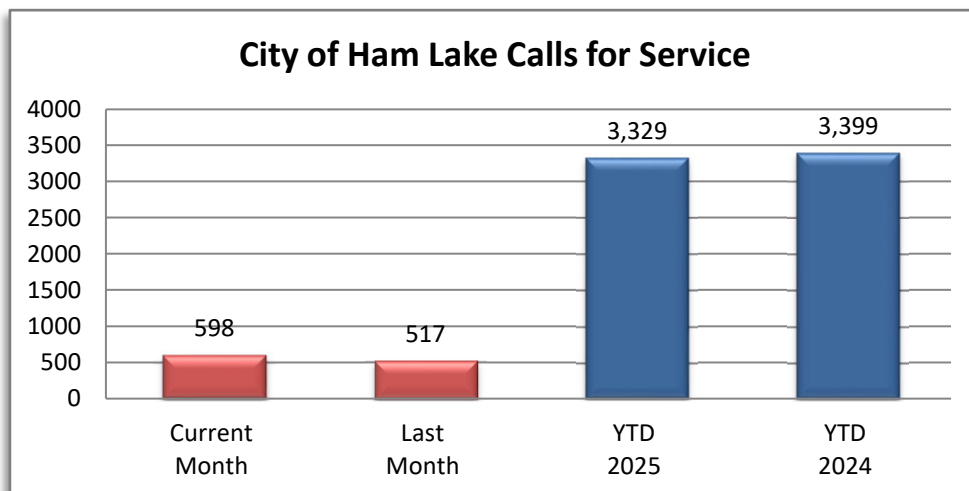

**PATROL DIVISION**

**CITY OF HAM LAKE - JULY 2025**

OFFENSE	JAN	FEB	MAR	APR	MAY	JUN	JUL	AUG	SEP	OCT	NOV	DEC	YTD 2025	YTD 2024
<b>Call for Service</b>	<b>433</b>	<b>411</b>	<b>434</b>	<b>429</b>	<b>507</b>	<b>517</b>	<b>598</b>						<b>3,329</b>	<b>3,399</b>
Burglaries	1	1	0	2	6	0	0						10	8
Thefts	8	4	3	8	10	7	7						47	75
Crim Sex Conduct	0	0	2	1	1	0	0						4	0
Assault	3	1	1	1	4	1	3						14	14
Dam to Property	0	1	3	2	0	4	2						12	28
Harass Comm	0	0	0	0	0	1	0						1	1
PI Accidents	3	4	7	2	12	9	8						45	48
PD Accidents	26	20	16	32	29	21	19						163	184
Medical	67	71	70	49	70	72	60						459	441
Animal Complaint	24	21	20	26	23	37	23						174	191
Alarms	30	39	34	30	31	35	24						223	191
Felony Arrests	3	1	8	1	3	1	0						17	21
GM Arrests	5	2	6	5	3	5	7						33	27
Misd Arrests	7	10	5	5	3	9	2						41	42
DUI Arrests	5	3	4	3	1	2	4						22	21
Drug Arrests	0	1	4	0	0	1	0						6	10
Domestic Arrests	3	1	1	0	4	1	1						11	8
Warrant Arrests	4	0	2	3	2	1	5						17	29
Traffic Stops	134	103	197	167	127	112	133						973	1577
Traffic Arrests	27	38	74	60	41	28	36						304	525