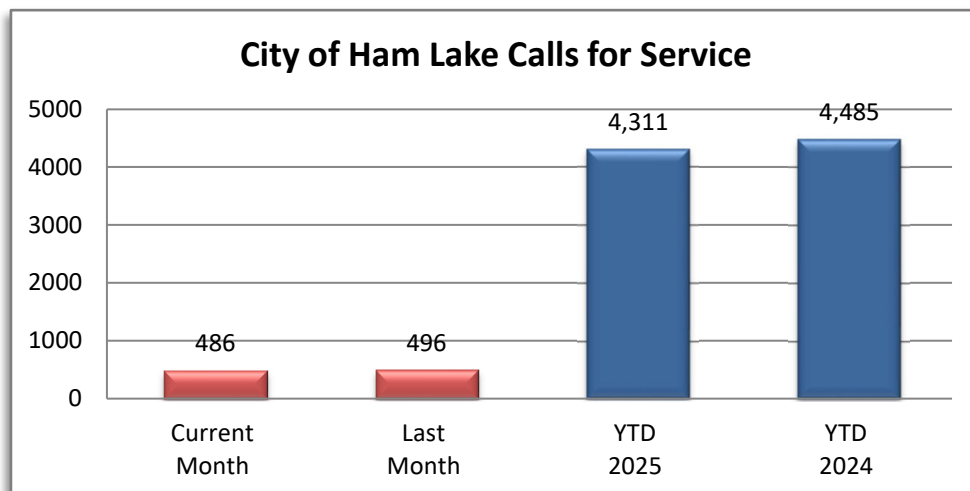

PATROL DIVISION

CITY OF HAM LAKE - SEPTEMBER 2025

OFFENSE	JAN	FEB	MAR	APR	MAY	JUN	JUL	AUG	SEP	OCT	NOV	DEC	YTD 2025	YTD 2024
Call for Service	433	411	434	429	507	517	598	496	486				4,311	4,485
Burglaries	1	1	0	2	6	0	0	1	2				13	12
Thefts	8	4	3	8	10	7	7	13	6				66	86
Crim Sex Conduct	0	0	2	1	1	0	0	0	2				6	1
Assault	3	1	1	1	4	1	3	1	1				16	17
Dam to Property	0	1	3	2	0	4	2	2	1				15	41
Harass Comm	0	0	0	0	0	1	0	0	0				1	1
PI Accidents	3	4	7	2	12	9	8	8	10				63	65
PD Accidents	26	20	16	32	29	21	19	23	28				214	239
Medical	67	71	70	49	70	72	60	60	59				578	573
Animal Complaint	24	21	20	26	23	37	23	20	38				232	249
Alarms	30	39	34	30	31	35	24	22	19				264	244
Felony Arrests	3	1	8	1	3	1	0	1	4				22	27
GM Arrests	5	2	6	5	3	5	7	2	2				37	33
Misd Arrests	7	10	5	5	3	9	2	5	3				49	53
DUI Arrests	5	3	4	3	1	2	4	2	1				25	23
Drug Arrests	0	1	4	0	0	1	0	0	1				7	13
Domestic Arrests	3	1	1	0	4	1	1	1	0				12	10
Warrant Arrests	4	0	2	3	2	1	5	4	3				24	39
Traffic Stops	134	103	197	167	127	112	133	120	134				1,227	2052
Traffic Arrests	27	38	74	60	41	28	36	35	38				377	681