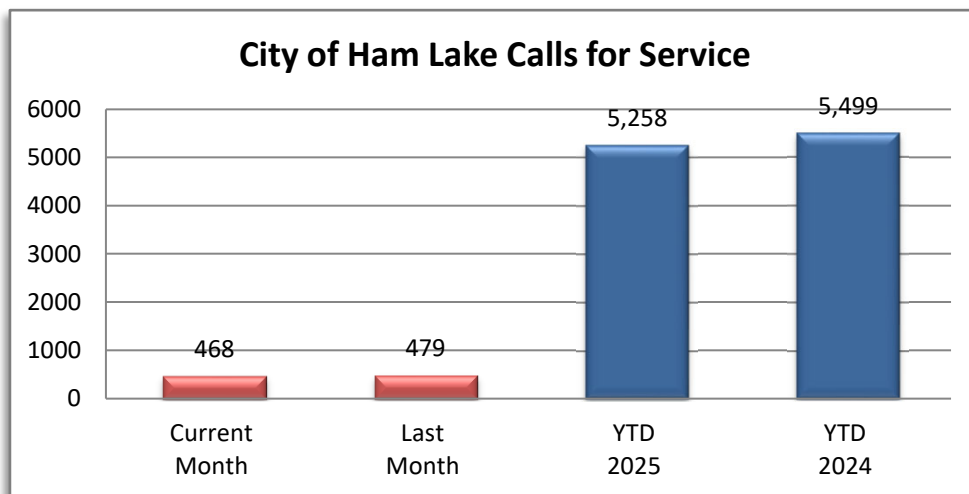

PATROL DIVISION

CITY OF HAM LAKE - NOVEMBER 2025

OFFENSE	JAN	FEB	MAR	APR	MAY	JUN	JUL	AUG	SEP	OCT	NOV	DEC	YTD 2025	YTD 2024
Call for Service	433	411	434	429	507	517	598	496	486	479	468		5,258	5,499
Burglaries	1	1	0	2	6	0	0	1	2	0	1		14	12
Thefts	8	4	3	8	10	7	7	13	6	9	6		81	101
Crim Sex Conduct	0	0	2	1	1	0	0	0	2	1	0		7	1
Assault	3	1	1	1	4	1	3	1	1	3	3		22	18
Dam to Property	0	1	3	2	0	4	2	2	1	7	7		29	46
Harass Comm	0	0	0	0	0	1	0	0	0	0	0		1	1
PI Accidents	3	4	7	2	12	9	8	8	10	6	6		75	79
PD Accidents	26	20	16	32	29	21	19	23	28	41	38		293	326
Medical	67	71	70	49	70	72	60	60	59	55	57		690	685
Animal Complaint	24	21	20	26	23	37	23	20	38	29	32		293	320
Alarms	30	39	34	30	31	35	24	22	19	35	35		334	296
Felony Arrests	3	1	8	1	3	1	0	1	4	1	7		30	31
GM Arrests	5	2	6	5	3	5	7	2	2	3	4		44	44
Misd Arrests	7	10	5	5	3	9	2	5	3	6	4		59	57
DUI Arrests	5	3	4	3	1	2	4	2	1	4	4		33	29
Drug Arrests	0	1	4	0	0	1	0	0	1	0	2		9	13
Domestic Arrests	3	1	1	0	4	1	1	1	0	2	1		15	11
Warrant Arrests	4	0	2	3	2	1	5	4	3	3	3		30	45
Traffic Stops	134	103	197	167	127	112	133	120	134	109	139		1,475	2583
Traffic Arrests	27	38	74	60	41	28	36	35	38	18	32		427	811