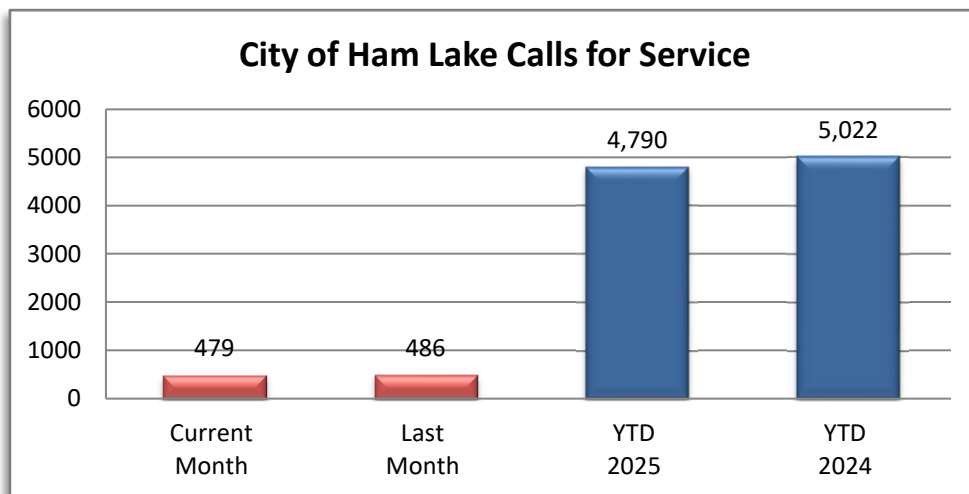

PATROL DIVISION

CITY OF HAM LAKE - OCTOBER 2025

OFFENSE	JAN	FEB	MAR	APR	MAY	JUN	JUL	AUG	SEP	OCT	NOV	DEC	YTD 2025	YTD 2024
Call for Service	433	411	434	429	507	517	598	496	486	479			4,790	5,022
Burglaries	1	1	0	2	6	0	0	1	2	0			13	12
Thefts	8	4	3	8	10	7	7	13	6	9			75	99
Crim Sex Conduct	0	0	2	1	1	0	0	0	2	1			7	1
Assault	3	1	1	1	4	1	3	1	1	3			19	17
Dam to Property	0	1	3	2	0	4	2	2	1	7			22	42
Harass Comm	0	0	0	0	0	1	0	0	0	0			1	1
PI Accidents	3	4	7	2	12	9	8	8	10	6			69	73
PD Accidents	26	20	16	32	29	21	19	23	28	41			255	276
Medical	67	71	70	49	70	72	60	60	59	55			633	625
Animal Complaint	24	21	20	26	23	37	23	20	38	29			261	285
Alarms	30	39	34	30	31	35	24	22	19	35			299	275
Felony Arrests	3	1	8	1	3	1	0	1	4	1			23	28
GM Arrests	5	2	6	5	3	5	7	2	2	3			40	38
Misd Arrests	7	10	5	5	3	9	2	5	3	6			55	55
DUI Arrests	5	3	4	3	1	2	4	2	1	4			29	25
Drug Arrests	0	1	4	0	0	1	0	0	1	0			7	13
Domestic Arrests	3	1	1	0	4	1	1	1	0	2			14	10
Warrant Arrests	4	0	2	3	2	1	5	4	3	3			27	42
Traffic Stops	134	103	197	167	127	112	133	120	134	109			1,336	2354
Traffic Arrests	27	38	74	60	41	28	36	35	38	18			395	751