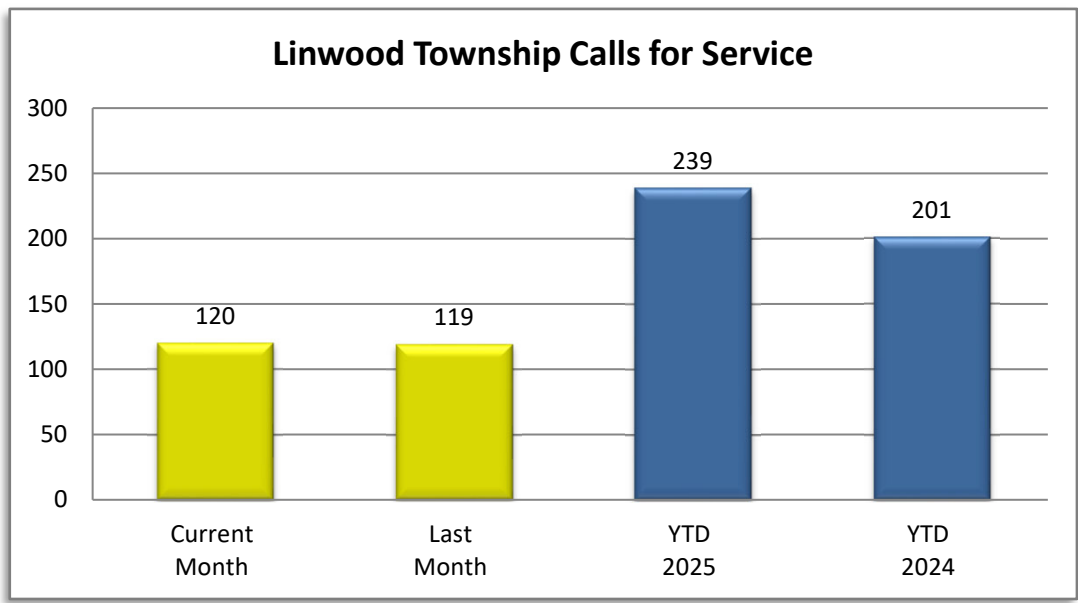

PATROL DIVISION

LINWOOD TOWNSHIP - FEBRUARY 2025

OFFENSE	JAN	FEB	MAR	APR	MAY	JUN	JUL	AUG	SEP	OCT	NOV	DEC	YTD 2025	YTD 2024
Call for Service	119	120											239	201
Burglaries	0	0											0	0
Thefts	1	1											2	2
Crim Sex Conduct	1	0											1	1
Assault	0	0											0	1
Dam to Property	1	0											1	0
Harass Comm	0	0											0	0
PI Accidents	1	1											2	1
PD Accidents	4	8											12	3
Medical	29	23											52	25
Animal Complaint	10	12											22	16
Alarms	9	4											13	7
Felony Arrests	0	0											0	0
Gross Misd Arrests	3	1											4	3
Misd Arrests	1	0											1	1
DUI Arrests	3	1											4	0
Drug Arrests	0	0											0	0
Domestic Arrests	0	0											0	1
Warrant Arrests	0	1											1	0
Traffic Stops	38	27											65	63
Traffic Arrests	9	7											16	8

LINWOOD TOWNSHIP

YEAR TO DATE - FEBRUARY 2025