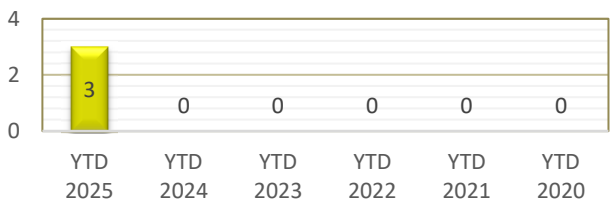

PATROL DIVISION

LINWOOD TOWNSHIP - JANUARY 2025

OFFENSE	JAN	FEB	MAR	APR	MAY	JUN	JUL	AUG	SEP	OCT	NOV	DEC	YTD 2025	YTD 2024
Call for Service	119												119	109
Burglaries	0												0	0
Thefts	1												1	1
Crim Sex Conduct	1												1	0
Assault	0												0	0
Dam to Property	1												1	0
Harass Comm	0												0	0
PI Accidents	1												1	1
PD Accidents	4												4	2
Medical	29												29	16
Animal Complaint	10												10	4
Alarms	9												9	5
Felony Arrests	0												0	0
Gross Misd Arrests	3												3	1
Misd Arrests	1												1	0
DUI Arrests	3												3	0
Drug Arrests	0												0	0
Domestic Arrests	0												0	0
Warrant Arrests	0												0	0
Traffic Stops	38												38	37
Traffic Arrests	9												9	5

LINWOOD TOWNSHIP

YEAR TO DATE - JANUARY 2025

BURGLARIES

THEFTS

ASSAULTS

DAMAGE TO PROPERTY

DUI ARRESTS

DRUG ARRESTS