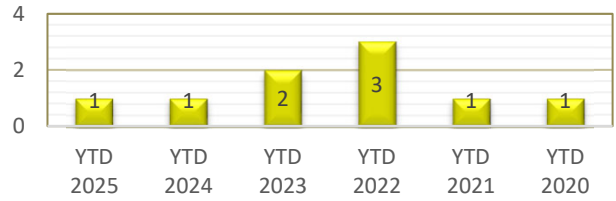

LINWOOD TOWNSHIP

YEAR TO DATE - JANUARY 2025

BURGLARIES

THEFTS

ASSAULTS

DAMAGE TO PROPERTY

DUI ARRESTS

DRUG ARRESTS

DOMESTIC ARRESTS

WARRANT ARRESTS

TRAFFIC STOPS

TRAFFIC ARRESTS