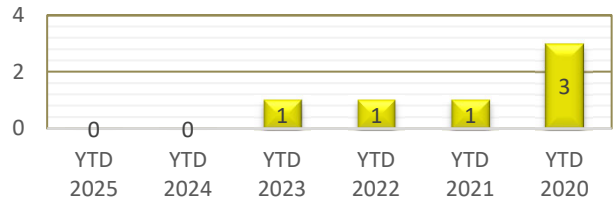

WARRANT ARRESTS