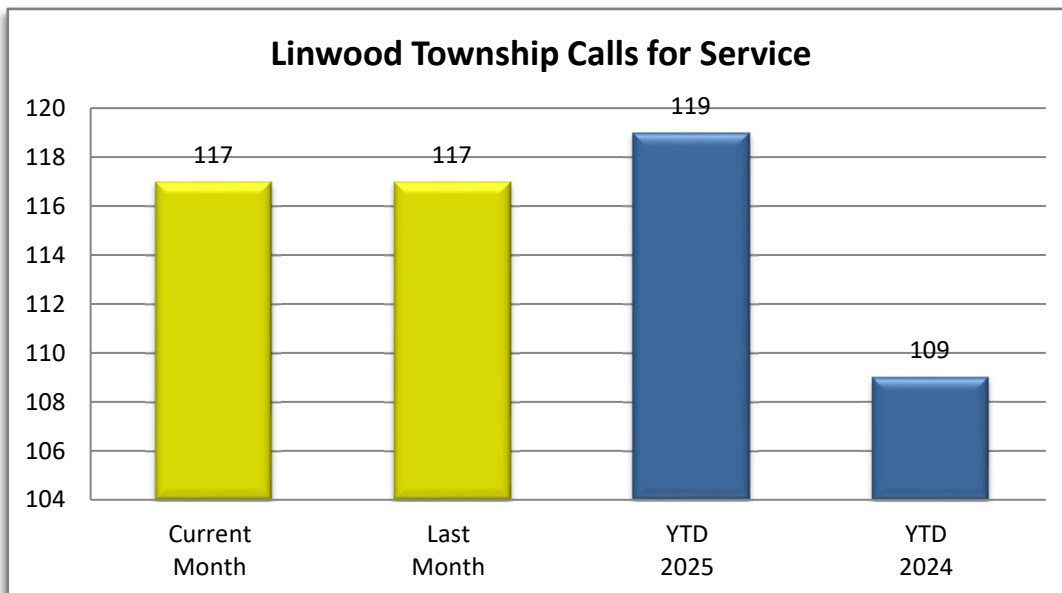

PATROL DIVISION

LINWOOD TOWNSHIP - JANUARY 2025

OFFENSE	JAN	FEB	MAR	APR	MAY	JUN	JUL	AUG	SEP	OCT	NOV	DEC	YTD 2025	YTD 2024
Call for Service	119												119	109
Burglaries	0												0	0
Thefts	1												1	1
Crim Sex Conduct	1												1	0
Assault	0												0	0
Dam to Property	1												1	0
Harass Comm	0												0	0
PI Accidents	1												1	1
PD Accidents	4												4	2
Medical	29												29	16
Animal Complaint	10												10	4
Alarms	9												9	5
Felony Arrests	0												0	0
Gross Misd Arrests	3												3	1
Misd Arrests	1												1	0
DUI Arrests	3												3	0
Drug Arrests	0												0	0
Domestic Arrests	0												0	0
Warrant Arrests	0												0	0
Traffic Stops	38												38	37
Traffic Arrests	9												9	5