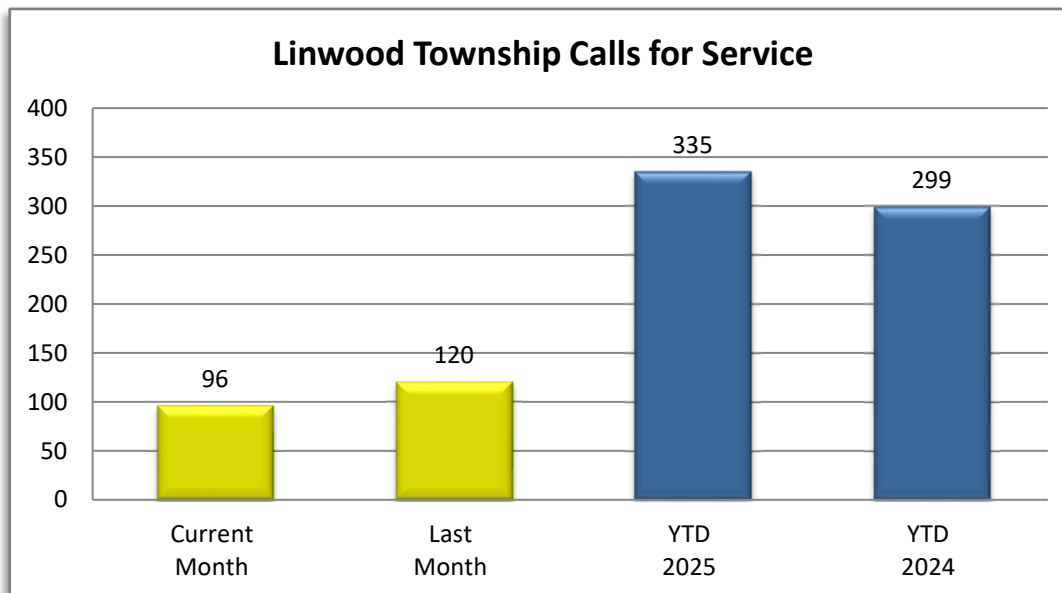

PATROL DIVISION

LINWOOD TOWNSHIP - MARCH 2025

OFFENSE	JAN	FEB	MAR	APR	MAY	JUN	JUL	AUG	SEP	OCT	NOV	DEC	YTD 2025	YTD 2024
Call for Service	119	120	96										335	299
Burglaries	0	0	0										0	0
Thefts	1	1	0										2	2
Crim Sex Conduct	1	0	0										1	1
Assault	0	0	1										1	3
Dam to Property	1	0	1										2	0
Harass Comm	0	0	0										0	0
PI Accidents	1	1	1										3	1
PD Accidents	4	8	4										16	10
Medical	29	23	10										62	38
Animal Complaint	10	12	10										32	20
Alarms	9	4	2										15	10
Felony Arrests	0	0	0										0	1
Gross Misd Arrests	3	1	0										4	4
Misd Arrests	1	0	2										3	4
DUI Arrests	3	1	0										4	0
Drug Arrests	0	0	0										0	0
Domestic Arrests	0	0	1										1	2
Warrant Arrests	0	1	1										2	1
Traffic Stops	38	27	43										108	123
Traffic Arrests	9	7	14										30	14

LINWOOD TOWNSHIP

YEAR TO DATE - MARCH 2025