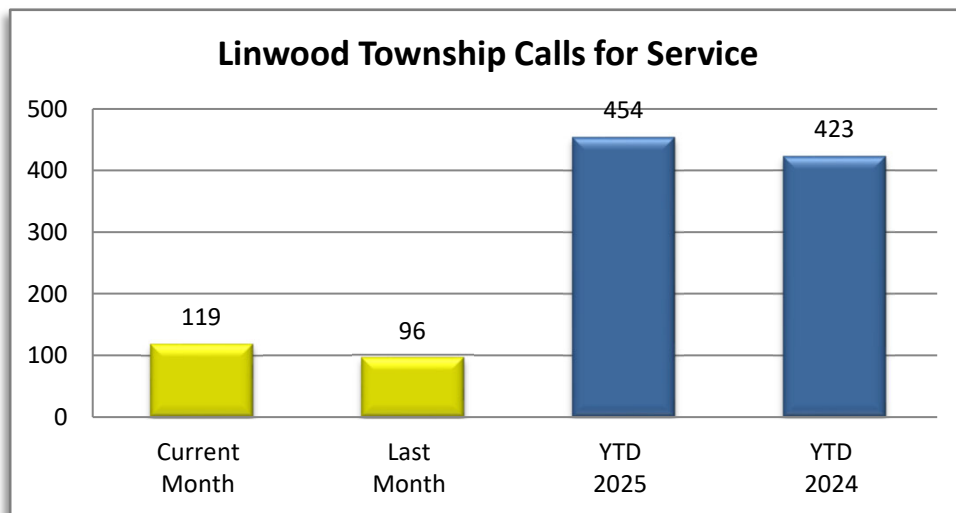

PATROL DIVISION

LINWOOD TOWNSHIP - APRIL 2025

OFFENSE	JAN	FEB	MAR	APR	MAY	JUN	JUL	AUG	SEP	OCT	NOV	DEC	YTD 2025	YTD 2024
Call for Service	119	120	96	119									454	423
Burglaries	0	0	0	0									0	0
Thefts	1	1	0	2									4	2
Crim Sex Conduct	1	0	0	0									1	1
Assault	0	0	1	2									3	4
Dam to Property	1	0	1	0									2	2
Harass Comm	0	0	0	0									0	0
PI Accidents	1	1	1	1									4	4
PD Accidents	4	8	4	5									21	13
Medical	29	23	10	12									74	50
Animal Complaint	10	12	10	7									39	26
Alarms	9	4	2	4									19	13
Felony Arrests	0	0	0	2									2	1
Gross Misd Arrests	3	1	0	0									4	6
Misd Arrests	1	0	2	2									5	6
DUI Arrests	3	1	0	0									4	1
Drug Arrests	0	0	0	0									0	0
Domestic Arrests	0	0	1	2									3	2
Warrant Arrests	0	1	1	2									4	1
Traffic Stops	38	27	43	60									168	123
Traffic Arrests	9	7	14	20									50	14

LINWOOD TOWNSHIP

YEAR TO DATE - APRIL 2025