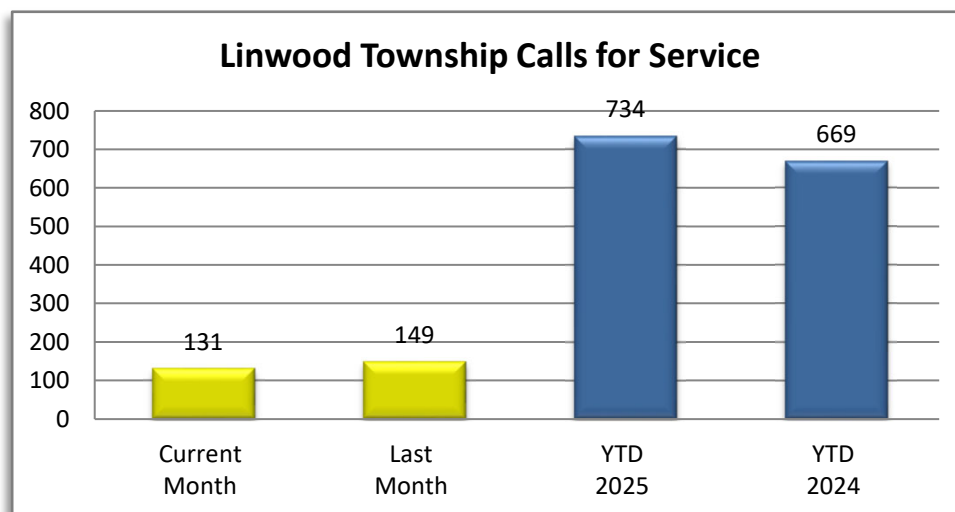

PATROL DIVISION

LINWOOD TOWNSHIP - JUNE 2025

OFFENSE	JAN	FEB	MAR	APR	MAY	JUN	JUL	AUG	SEP	OCT	NOV	DEC	YTD 2025	YTD 2024
Call for Service	119	120	96	119	149	131							734	669
Burglaries	0	0	0	0	1	0							1	0
Thefts	1	1	0	2	4	3							11	4
Crim Sex Conduct	1	0	0	0	0	0							1	1
Assault	0	0	1	2	1	1							5	5
Dam to Property	1	0	1	0	3	0							5	3
Harass Comm	0	0	0	0	0	0							0	0
PI Accidents	1	1	1	1	2	1							7	5
PD Accidents	4	8	4	5	2	2							25	21
Medical	29	23	10	12	26	23							123	81
Animal Complaint	10	12	10	7	13	7							59	52
Alarms	9	4	2	4	7	3							29	23
Felony Arrests	0	0	0	2	1	1							4	1
Gross Misd Arrests	3	1	0	0	2	4							10	6
Misd Arrests	1	0	2	2	3	3							11	6
DUI Arrests	3	1	0	0	1	2							7	1
Drug Arrests	0	0	0	0	0	0							0	0
Domestic Arrests	0	0	1	2	2	0							5	2
Warrant Arrests	0	1	1	2	4	2							10	4
Traffic Stops	38	27	43	60	60	36							264	252
Traffic Arrests	9	7	14	20	6	8							64	40

LINWOOD TOWNSHIP

YEAR TO DATE - JUNE 2020-2025