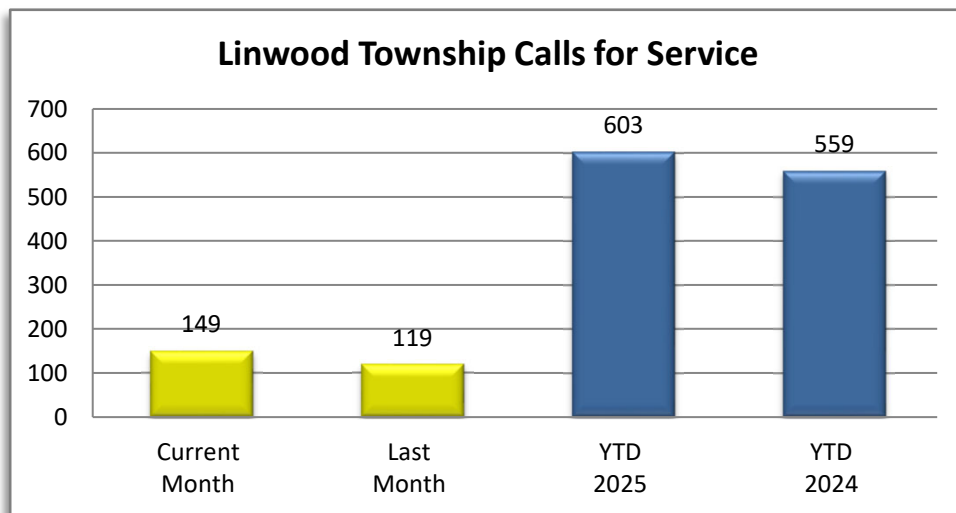

**PATROL DIVISION**

**LINWOOD TOWNSHIP - MAY 2025**

OFFENSE	JAN	FEB	MAR	APR	MAY	JUN	JUL	AUG	SEP	OCT	NOV	DEC	YTD 2025	YTD 2024
<b>Call for Service</b>	<b>119</b>	<b>120</b>	<b>96</b>	<b>119</b>	<b>149</b>								<b>603</b>	<b>559</b>
Burglaries	0	0	0	0	1								1	0
Thefts	1	1	0	2	4								8	3
Crim Sex Conduct	1	0	0	0	0								1	1
Assault	0	0	1	2	1								4	5
Dam to Property	1	0	1	0	3								5	2
Harass Comm	0	0	0	0	0								0	0
PI Accidents	1	1	1	1	2								6	4
PD Accidents	4	8	4	5	2								23	16
Medical	29	23	10	12	26								100	65
Animal Complaint	10	12	10	7	13								52	41
Alarms	9	4	2	4	7								26	18
Felony Arrests	0	0	0	2	1								3	1
Gross Misd Arrests	3	1	0	0	2								6	6
Misd Arrests	1	0	2	2	3								8	6
DUI Arrests	3	1	0	0	1								5	1
Drug Arrests	0	0	0	0	0								0	0
Domestic Arrests	0	0	1	2	2								5	2
Warrant Arrests	0	1	1	2	4								8	3
Traffic Stops	38	27	43	60	60								228	207
Traffic Arrests	9	7	14	20	6								56	33

**LINWOOD TOWNSHIP**

**YEAR TO DATE - MAY 2025**