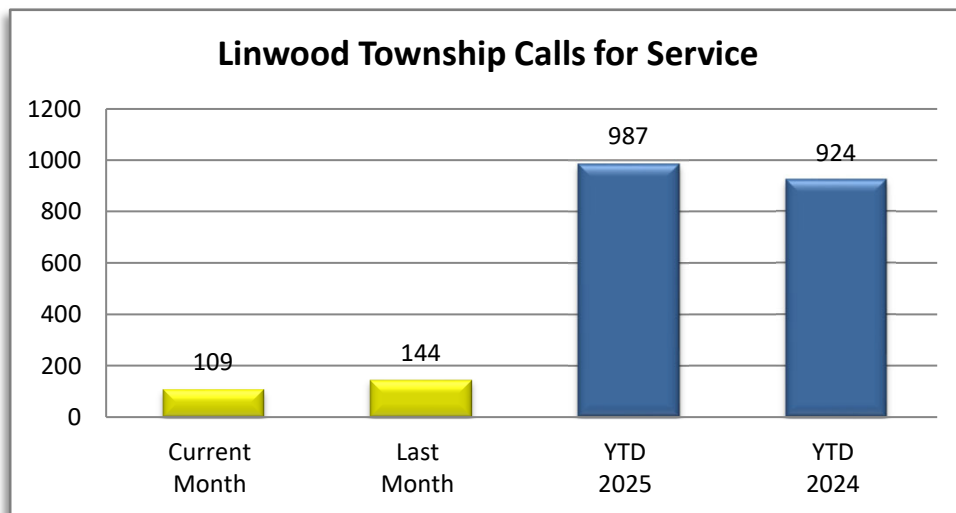

PATROL DIVISION

LINWOOD TOWNSHIP - AUGUST 2025

OFFENSE	JAN	FEB	MAR	APR	MAY	JUN	JUL	AUG	SEP	OCT	NOV	DEC	YTD 2025	YTD 2024
Call for Service	119	120	96	119	149	131	144	109					987	924
Burglaries	0	0	0	0	1	0	0	2					3	0
Thefts	1	1	0	2	4	3	2	3					16	6
Crim Sex Conduct	1	0	0	0	0	0	0	0					1	1
Assault	0	0	1	2	1	1	0	0					5	7
Dam to Property	1	0	1	0	3	0	2	0					7	7
Harass Comm	0	0	0	0	0	0	0	0					0	0
PI Accidents	1	1	1	1	2	1	2	2					11	6
PD Accidents	4	8	4	5	2	2	2	1					28	27
Medical	29	23	10	12	26	23	13	18					154	116
Animal Complaint	10	12	10	7	13	7	11	7					77	63
Alarms	9	4	2	4	7	3	6	2					37	46
Felony Arrests	0	0	0	2	1	1	0	1					5	2
Gross Misd Arrests	3	1	0	0	2	4	0	0					10	9
Misd Arrests	1	0	2	2	3	3	1	1					13	7
DUI Arrests	3	1	0	0	1	2	0	0					7	2
Drug Arrests	0	0	0	0	0	0	0	0					0	0
Domestic Arrests	0	0	1	2	2	0	0	0					5	3
Warrant Arrests	0	1	1	2	4	2	1	4					15	5
Traffic Stops	38	27	43	60	60	36	26	24					314	319
Traffic Arrests	9	7	14	20	6	8	6	0					70	55

LINWOOD TOWNSHIP

YEAR TO DATE - AUGUST 2020-2025