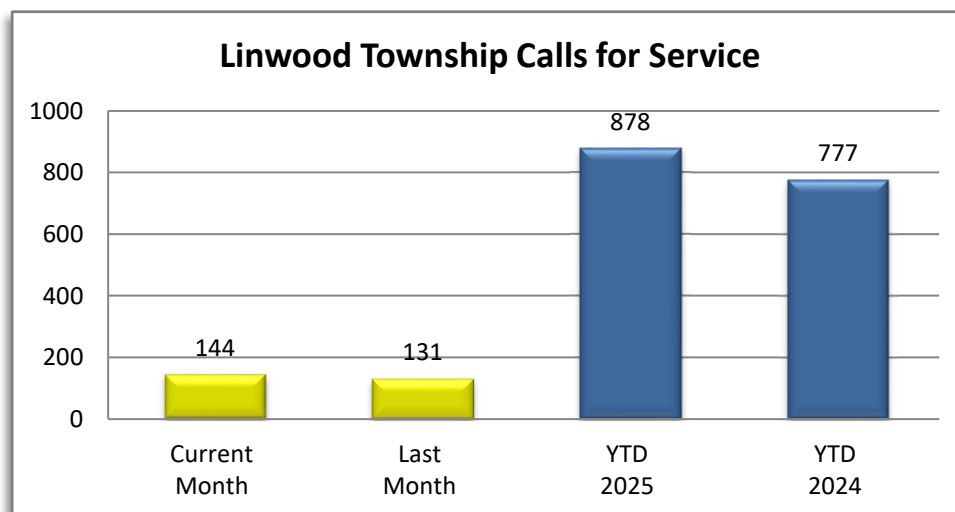

PATROL DIVISION

LINWOOD TOWNSHIP - JULY 2025

OFFENSE	JAN	FEB	MAR	APR	MAY	JUN	JUL	AUG	SEP	OCT	NOV	DEC	YTD 2025	YTD 2024
Call for Service	119	120	96	119	149	131	144						878	777
Burglaries	0	0	0	0	1	0	0						1	0
Thefts	1	1	0	2	4	3	2						13	5
Crim Sex Conduct	1	0	0	0	0	0	0						1	1
Assault	0	0	1	2	1	1	0						5	7
Dam to Property	1	0	1	0	3	0	2						7	5
Harass Comm	0	0	0	0	0	0	0						0	0
PI Accidents	1	1	1	1	2	1	2						9	5
PD Accidents	4	8	4	5	2	2	2						27	22
Medical	29	23	10	12	26	23	13						136	101
Animal Complaint	10	12	10	7	13	7	11						70	56
Alarms	9	4	2	4	7	3	6						35	34
Felony Arrests	0	0	0	2	1	1	0						4	1
Gross Misd Arrests	3	1	0	0	2	4	0						10	6
Misd Arrests	1	0	2	2	3	3	1						12	7
DUI Arrests	3	1	0	0	1	2	0						7	1
Drug Arrests	0	0	0	0	0	0	0						0	0
Domestic Arrests	0	0	1	2	2	0	0						5	3
Warrant Arrests	0	1	1	2	4	2	1						11	4
Traffic Stops	38	27	43	60	60	36	26						290	291
Traffic Arrests	9	7	14	20	6	8	6						70	47

LINWOOD TOWNSHIP

YEAR TO DATE - JULY 2020-2025