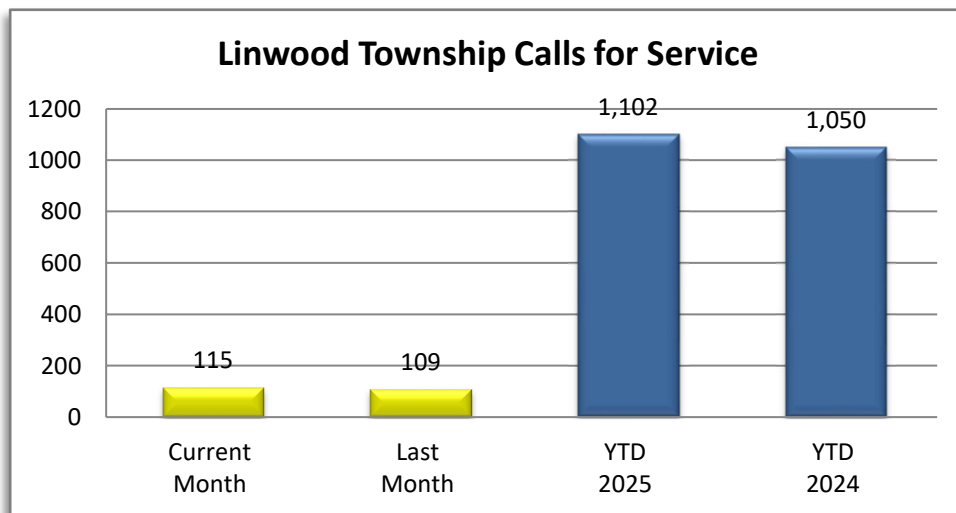

PATROL DIVISION

LINWOOD TOWNSHIP - SEPTEMBER 2025

OFFENSE	JAN	FEB	MAR	APR	MAY	JUN	JUL	AUG	SEP	OCT	NOV	DEC	YTD 2025	YTD 2024
Call for Service	119	120	96	119	149	131	144	109	115				1,102	1,050
Burglaries	0	0	0	0	1	0	0	2	0				3	0
Thefts	1	1	0	2	4	3	2	3	1				17	8
Crim Sex Conduct	1	0	0	0	0	0	0	0	0				1	1
Assault	0	0	1	2	1	1	0	0	1				6	8
Dam to Property	1	0	1	0	3	0	2	0	2				9	7
Harass Comm	0	0	0	0	0	0	0	0	0				0	0
PI Accidents	1	1	1	1	2	1	2	2	2				13	9
PD Accidents	4	8	4	5	2	2	2	1	7				35	33
Medical	29	23	10	12	26	23	13	18	32				186	137
Animal Complaint	10	12	10	7	13	7	11	7	8				85	74
Alarms	9	4	2	4	7	3	6	2	10				47	56
Felony Arrests	0	0	0	2	1	1	0	1	1				6	4
Gross Misd Arrests	3	1	0	0	2	4	0	0	0				10	10
Misd Arrests	1	0	2	2	3	3	1	1	1				14	8
DUI Arrests	3	1	0	0	1	2	0	0	0				7	3
Drug Arrests	0	0	0	0	0	0	0	0	0				0	0
Domestic Arrests	0	0	1	2	2	0	0	0	1				6	4
Warrant Arrests	0	1	1	2	4	2	1	4	1				16	8
Traffic Stops	38	27	43	60	60	36	26	24	22				336	364
Traffic Arrests	9	7	14	20	6	8	6	0	4				74	61

LINWOOD TOWNSHIP

YEAR TO DATE - SEPTEMBER 2020-2025