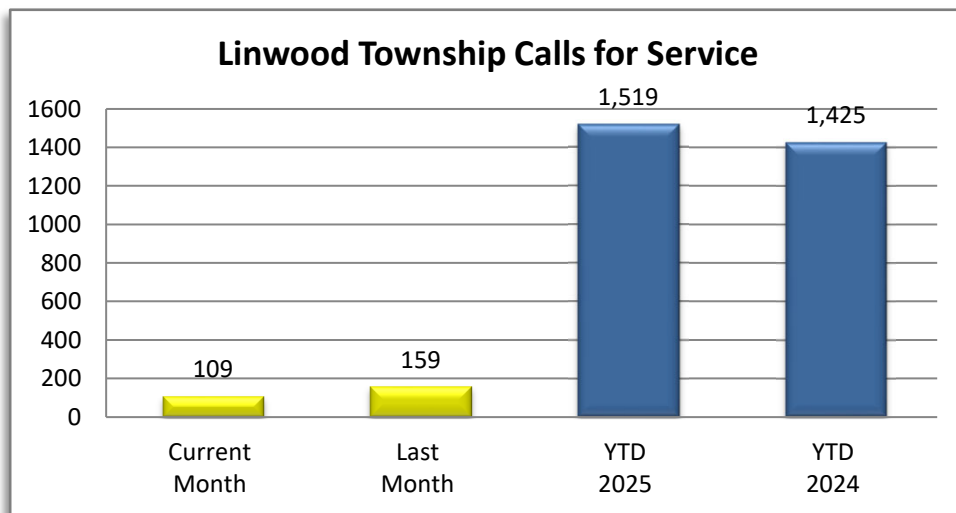

PATROL DIVISION

LINWOOD TOWNSHIP - DECEMBER 2025

OFFENSE	JAN	FEB	MAR	APR	MAY	JUN	JUL	AUG	SEP	OCT	NOV	DEC	YTD 2025	YTD 2024
Call for Service	119	120	96	119	149	131	144	109	115	149	159	109	1,519	1,425
Burglaries	0	0	0	0	1	0	0	2	0	0	1	0	4	0
Thefts	1	1	0	2	4	3	2	3	1	1	1	0	19	8
Crim Sex Conduct	1	0	0	0	0	0	0	0	0	0	1	0	2	2
Assault	0	0	1	2	1	1	0	0	1	0	2	1	9	14
Dam to Property	1	0	1	0	3	0	2	0	2	1	2	1	13	9
Harass Comm	0	0	0	0	0	0	0	0	0	0	0	0	0	0
PI Accidents	1	1	1	1	2	1	2	2	2	0	2	0	15	11
PD Accidents	4	8	4	5	2	2	2	1	7	7	10	8	60	51
Medical	29	23	10	12	26	23	13	18	32	19	15	37	257	196
Animal Complaint	10	12	10	7	13	7	11	7	8	9	17	5	116	94
Alarms	9	4	2	4	7	3	6	2	10	3	11	3	64	68
Felony Arrests	0	0	0	2	1	1	0	1	1	0	5	0	11	5
Gross Misd Arrests	3	1	0	0	2	4	0	0	0	0	5	1	16	16
Misd Arrests	1	0	2	2	3	3	1	1	1	1	1	2	18	14
DUI Arrests	3	1	0	0	1	2	0	0	0	0	0	1	8	4
Drug Arrests	0	0	0	0	0	0	0	0	0	0	0	0	0	0
Domestic Arrests	0	0	1	2	2	0	0	0	1	0	0	1	7	7
Warrant Arrests	0	1	1	2	4	2	1	4	1	1	3	2	22	9
Traffic Stops	38	27	43	60	60	36	26	24	22	18	35	15	404	486
Traffic Arrests	9	7	14	20	6	8	6	0	4	2	7	1	84	80

LINWOOD TOWNSHIP

YEAR TO DATE - DECEMBER 2020-25