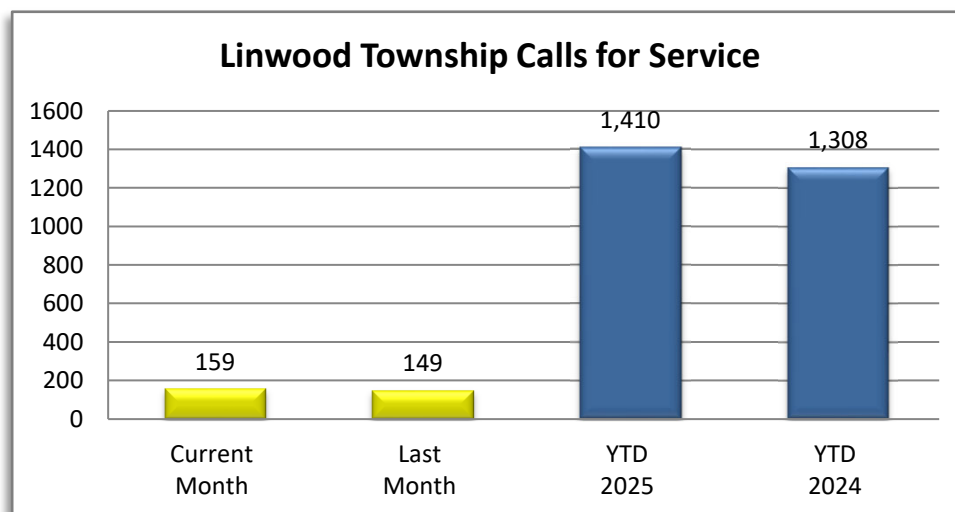

PATROL DIVISION

LINWOOD TOWNSHIP - NOVEMBER 2025

OFFENSE	JAN	FEB	MAR	APR	MAY	JUN	JUL	AUG	SEP	OCT	NOV	DEC	YTD 2025	YTD 2024
Call for Service	119	120	96	119	149	131	144	109	115	149	159		1,410	1,308
Burglaries	0	0	0	0	1	0	0	2	0	0	1		4	0
Thefts	1	1	0	2	4	3	2	3	1	1	1		19	8
Crim Sex Conduct	1	0	0	0	0	0	0	0	0	0	1		2	2
Assault	0	0	1	2	1	1	0	0	1	0	2		8	9
Dam to Property	1	0	1	0	3	0	2	0	2	1	2		12	7
Harass Comm	0	0	0	0	0	0	0	0	0	0	0		0	0
PI Accidents	1	1	1	1	2	1	2	2	2	0	2		15	11
PD Accidents	4	8	4	5	2	2	2	1	7	7	10		52	48
Medical	29	23	10	12	26	23	13	18	32	19	15		220	178
Animal Complaint	10	12	10	7	13	7	11	7	8	9	17		111	89
Alarms	9	4	2	4	7	3	6	2	10	3	11		61	64
Felony Arrests	0	0	0	2	1	1	0	1	1	0	5		11	4
Gross Misd Arrests	3	1	0	0	2	4	0	0	0	0	5		15	13
Misd Arrests	1	0	2	2	3	3	1	1	1	1	1		16	9
DUI Arrests	3	1	0	0	1	2	0	0	0	0	0		7	4
Drug Arrests	0	0	0	0	0	0	0	0	0	0	0		0	0
Domestic Arrests	0	0	1	2	2	0	0	0	1	0	0		6	5
Warrant Arrests	0	1	1	2	4	2	1	4	1	1	3		20	8
Traffic Stops	38	27	43	60	60	36	26	24	22	18	35		389	462
Traffic Arrests	9	7	14	20	6	8	6	0	4	2	7		83	71

LINWOOD TOWNSHIP

YEAR TO DATE - NOVEMBER 2020-25