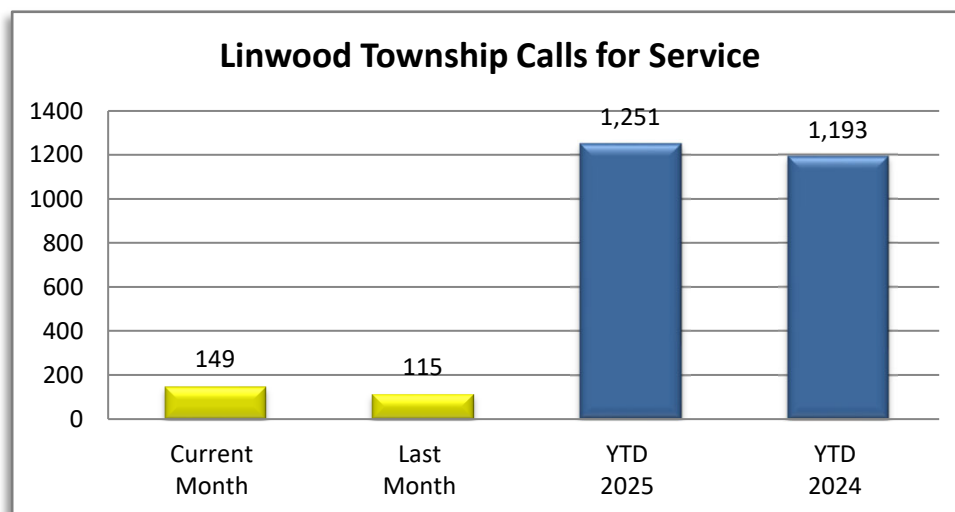

PATROL DIVISION

LINWOOD TOWNSHIP - OCTOBER 2025

OFFENSE	JAN	FEB	MAR	APR	MAY	JUN	JUL	AUG	SEP	OCT	NOV	DEC	YTD 2025	YTD 2024
Call for Service	119	120	96	119	149	131	144	109	115	149			1,251	1,193
Burglaries	0	0	0	0	1	0	0	2	0	0			3	0
Thefts	1	1	0	2	4	3	2	3	1	1			18	8
Crim Sex Conduct	1	0	0	0	0	0	0	0	0	0			1	1
Assault	0	0	1	2	1	1	0	0	1	0			6	8
Dam to Property	1	0	1	0	3	0	2	0	2	1			10	7
Harass Comm	0	0	0	0	0	0	0	0	0	0			0	0
PI Accidents	1	1	1	1	2	1	2	2	2	0			13	11
PD Accidents	4	8	4	5	2	2	2	1	7	7			42	41
Medical	29	23	10	12	26	23	13	18	32	19			205	157
Animal Complaint	10	12	10	7	13	7	11	7	8	9			94	80
Alarms	9	4	2	4	7	3	6	2	10	3			50	60
Felony Arrests	0	0	0	2	1	1	0	1	1	0			6	4
Gross Misd Arrests	3	1	0	0	2	4	0	0	0	0			10	11
Misd Arrests	1	0	2	2	3	3	1	1	1	1			15	8
DUI Arrests	3	1	0	0	1	2	0	0	0	0			7	3
Drug Arrests	0	0	0	0	0	0	0	0	0	0			0	0
Domestic Arrests	0	0	1	2	2	0	0	0	1	0			6	4
Warrant Arrests	0	1	1	2	4	2	1	4	1	1			17	8
Traffic Stops	38	27	43	60	60	36	26	24	22	18			354	418
Traffic Arrests	9	7	14	20	6	8	6	0	4	2			76	67

LINWOOD TOWNSHIP

YEAR TO DATE - OCTOBER 2020-2025