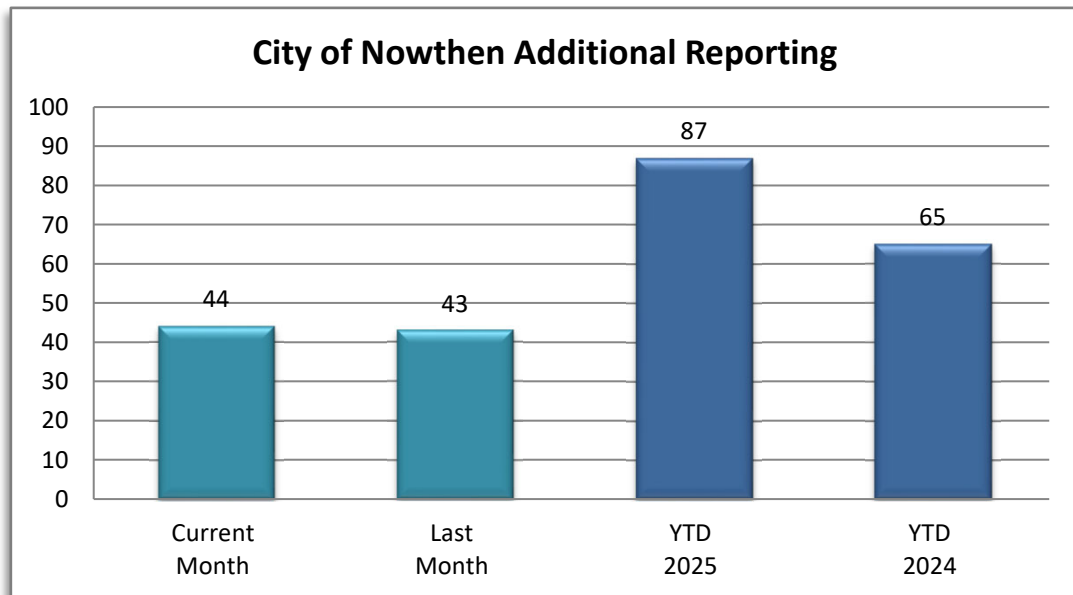

OFFENSE	JAN	FEB	MAR	APR	MAY	JUN	JUL	AUG	SEP	OCT	NOV	DEC	YTD 2025	YTD 2024
Bar None Facility	8	5											13	8
Alarms	5	6											11	6
Animal Complaints	9	7											16	16
Fire	0	2											2	5
MV Complaints	0	1											1	1
Medicals	20	21											41	28
Ordinance	1	2											3	1
2025 TOTALS	43	44	0	0	0	0	0	0	0	0	0	0	87	65