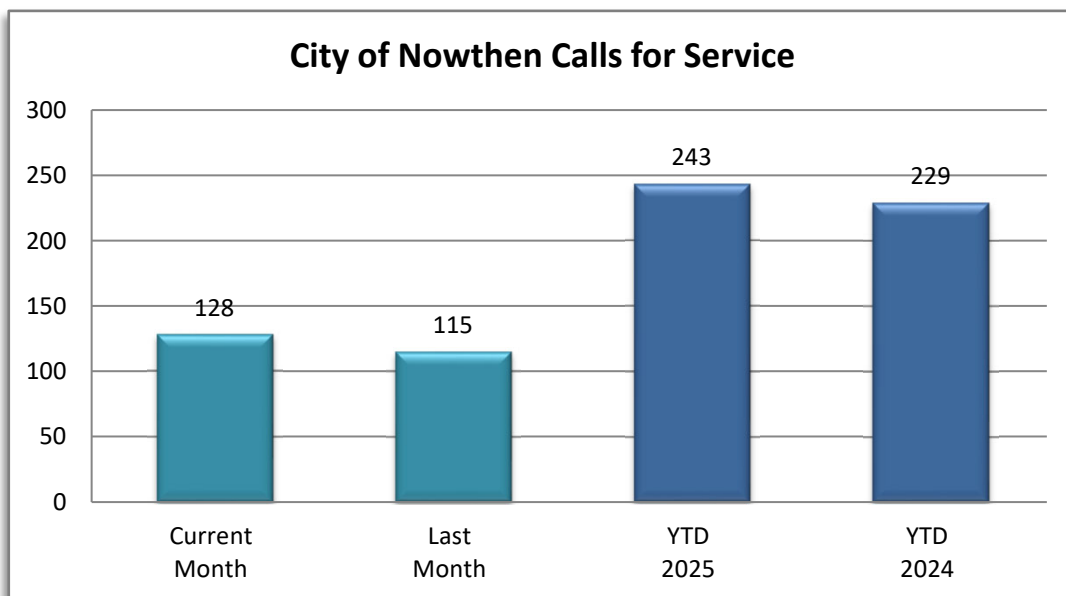

PATROL DIVISION

CITY OF NOWTHEN - FEBRUARY 2025

OFFENSE	JAN	FEB	MAR	APR	MAY	JUN	JUL	AUG	SEP	OCT	NOV	DEC	YTD 2025	YTD 2024
Call for Service	115	128											243	229
Burglaries	0	0											0	0
Thefts	1	1											2	6
Crim Sex Conduct	0	0											0	0
Assault	6	4											10	3
Dam to Property	0	0											0	2
Harass Comm	0	0											0	0
PI Accidents	2	3											5	2
PD Accidents	5	7											12	13
Felony Arrests	0	2											2	1
Gross Misd Arrests	1	2											3	0
Misd Arrests	9	5											14	0
DUI Arrests	0	0											0	0
Drug Arrests	0	0											0	0
Domestic Arrests	0	0											0	1
Warrant Arrests	1	0											1	4
Traffic Stop	112	76											188	113
Traffic Arrests	17	8											25	9