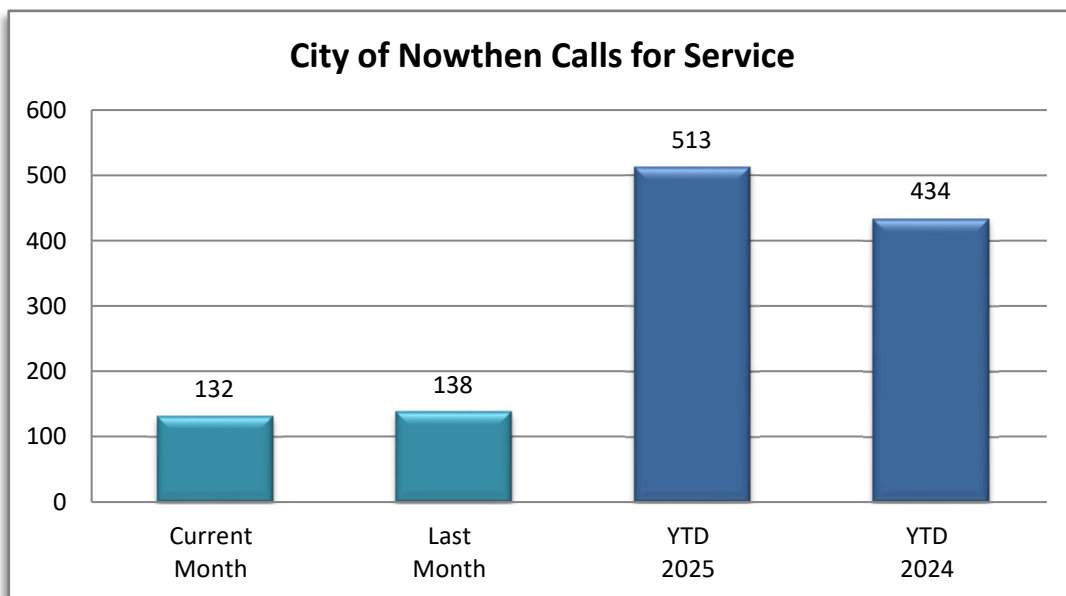

**PATROL DIVISION**

**CITY OF NOWTHEN - APRIL 2025**

OFFENSE	JAN	FEB	MAR	APR	MAY	JUN	JUL	AUG	SEP	OCT	NOV	DEC	YTD 2025	YTD 2024
<b>Call for Service</b>	<b>115</b>	<b>128</b>	<b>138</b>	<b>132</b>									<b>513</b>	<b>434</b>
Burglaries	0	0	1	2									3	1
Thefts	1	1	5	2									9	10
Crim Sex Conduct	0	0	0	1									1	0
Assault	6	4	4	2									16	6
Dam to Property	0	0	1	1									2	3
Harass Comm	0	0	0	0									0	0
PI Accidents	2	3	0	5									10	3
PD Accidents	5	7	7	5									24	20
Felony Arrests	0	2	2	0									4	1
Gross Misd Arrests	1	2	5	0									8	1
Misd Arrests	9	5	16	4									34	6
DUI Arrests	0	0	1	0									1	0
Drug Arrests	0	0	0	0									0	1
Domestic Arrests	0	0	0	0									0	1
Warrant Arrests	1	0	1	2									4	4
Traffic Stop	112	76	94	90									372	231
Traffic Arrests	17	8	10	12									47	17