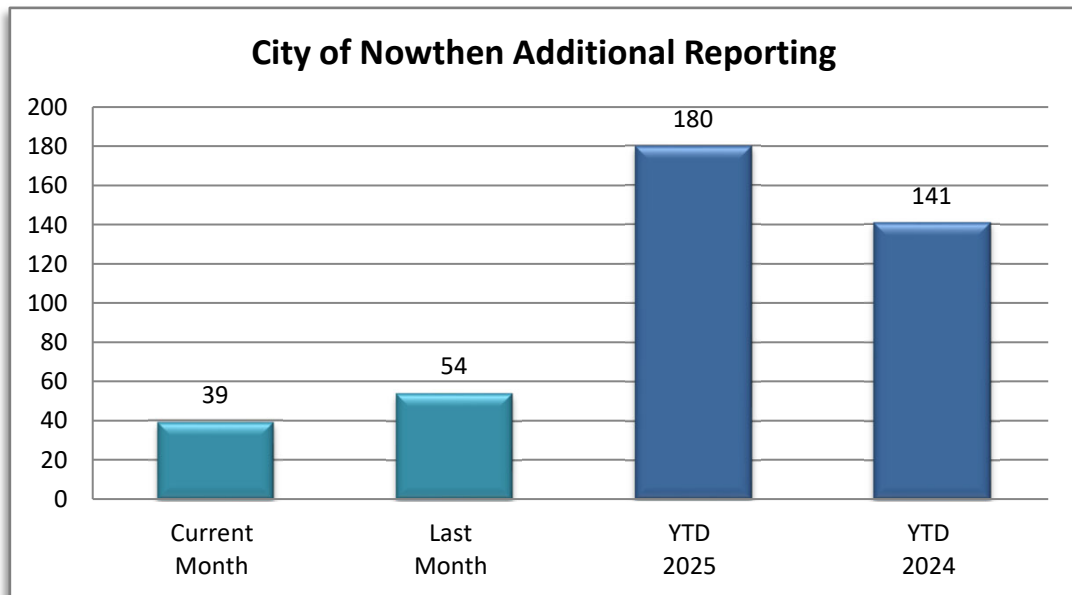

OFFENSE	JAN	FEB	MAR	APR	MAY	JUN	JUL	AUG	SEP	OCT	NOV	DEC	YTD 2025	YTD 2024
Bar None Facility	8	5	20	4									37	16
Alarms	5	6	0	5									16	11
Animal Complaints	9	7	8	9									33	41
Fire	0	2	5	6									13	7
MV Complaints	0	1	2	0									3	2
Medicals	20	21	17	14									72	61
Ordinance	1	2	2	1									6	3
2025 TOTALS	43	44	54	39	0	0	0	0	0	0	0	0	180	141