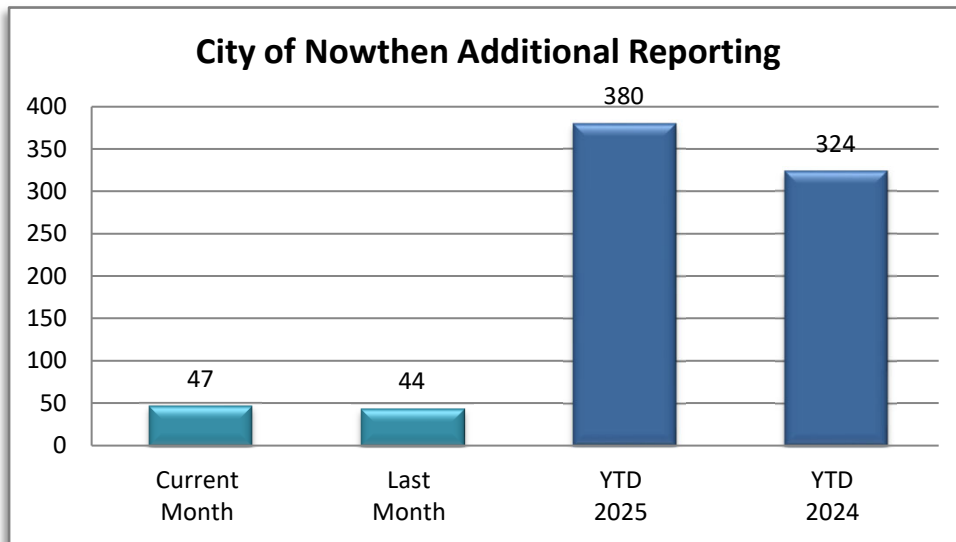

OFFENSE	JAN	FEB	MAR	APR	MAY	JUN	JUL	AUG	SEP	OCT	NOV	DEC	YTD 2025	YTD 2024
Bar None Facility	8	5	20	4	19	9	6	8					79	58
Alarms	5	6	0	5	4	5	2	3					30	30
Animal Complaints	9	7	8	9	6	10	14	15					78	80
Fire	0	2	5	6	3	4	4	4					28	20
MV Complaints	0	1	2	0	0	0	0	0					3	4
Medicals	20	21	17	14	24	13	16	19					144	121
Ordinance	1	2	2	1	2	3	5	2					18	11
2025 TOTALS	43	44	54	39	58	44	47	51	0	0	0	0	380	324