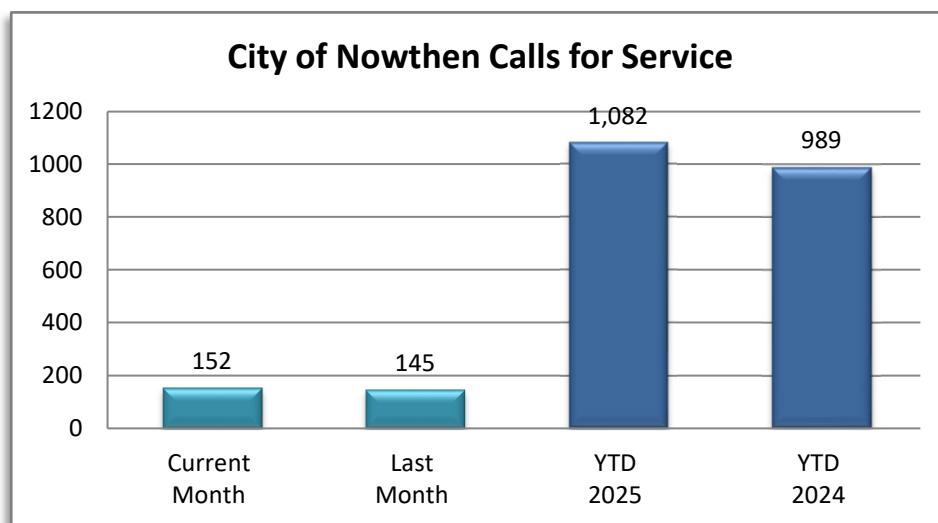

**PATROL DIVISION**

**CITY OF NOWTHEN - AUGUST 2025**

OFFENSE	JAN	FEB	MAR	APR	MAY	JUN	JUL	AUG	SEP	OCT	NOV	DEC	YTD 2025	YTD 2024
Call for Service	115	128	138	132	138	134	145	152					1,082	989
Burglaries	0	0	1	2	0	0	0	1					4	2
Thefts	1	1	5	2	4	2	3	0					18	17
Crim Sex Conduct	0	0	0	1	0	0	0	0					1	0
Assault	6	4	4	2	5	1	1	2					25	11
Dam to Property	0	0	1	1	3	2	2	1					10	10
Harass Comm	0	0	0	0	0	0	0	0					0	0
PI Accidents	2	3	0	5	0	2	3	3					18	9
PD Accidents	5	7	7	5	6	9	7	3					49	41
Felony Arrests	0	2	2	0	3	0	0	1					8	3
Gross Misd Arrests	1	2	5	0	4	3	0	1					16	2
Misd Arrests	9	5	16	4	10	6	5	2					57	13
DUI Arrests	0	0	1	0	0	0	0	1					2	1
Drug Arrests	0	0	0	0	0	0	0	1					1	1
Domestic Arrests	0	0	0	0	1	0	0	0					1	1
Warrant Arrests	1	0	1	2	0	1	0	2					7	5
Traffic Stop	112	76	94	90	95	61	85	108					721	469
Traffic Arrests	17	8	10	12	10	15	9	12					93	45