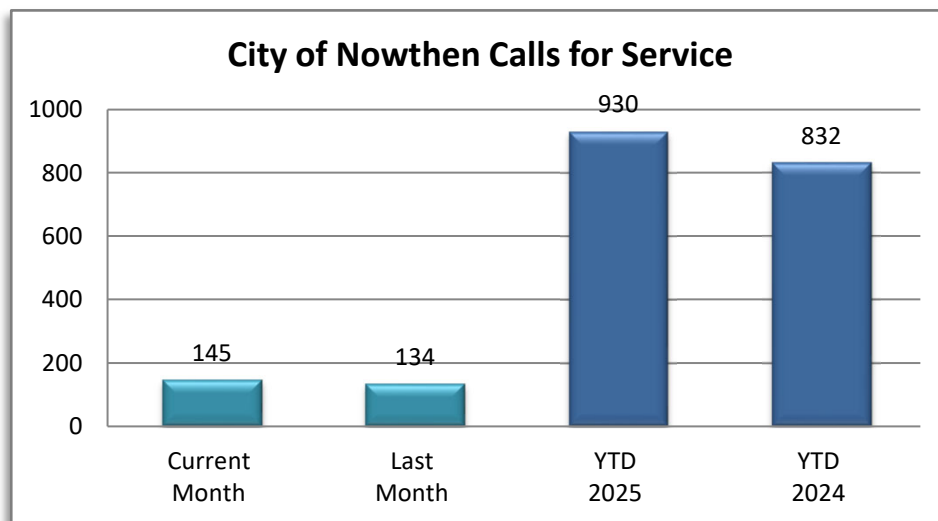

PATROL DIVISION

CITY OF NOWTHEN - JULY 2025

OFFENSE	JAN	FEB	MAR	APR	MAY	JUN	JUL	AUG	SEP	OCT	NOV	DEC	YTD 2025	YTD 2024
Call for Service	115	128	138	132	138	134	145						930	832
Burglaries	0	0	1	2	0	0	0						3	2
Thefts	1	1	5	2	4	2	3						18	16
Crim Sex Conduct	0	0	0	1	0	0	0						1	0
Assault	6	4	4	2	5	1	1						23	11
Dam to Property	0	0	1	1	3	2	2						9	8
Harass Comm	0	0	0	0	0	0	0						0	0
PI Accidents	2	3	0	5	0	2	3						15	7
PD Accidents	5	7	7	5	6	9	7						46	38
Felony Arrests	0	2	2	0	3	0	0						7	3
Gross Misd Arrests	1	2	5	0	4	3	0						15	1
Misd Arrests	9	5	16	4	10	6	5						55	12
DUI Arrests	0	0	1	0	0	0	0						1	0
Drug Arrests	0	0	0	0	0	0	0						0	1
Domestic Arrests	0	0	0	0	1	0	0						1	1
Warrant Arrests	1	0	1	2	0	1	0						5	4
Traffic Stop	112	76	94	90	95	61	85						613	419
Traffic Arrests	17	8	10	12	10	15	11						83	37

CITY OF NOWTHEN

YEAR TO DATE - JULY 2020-2025