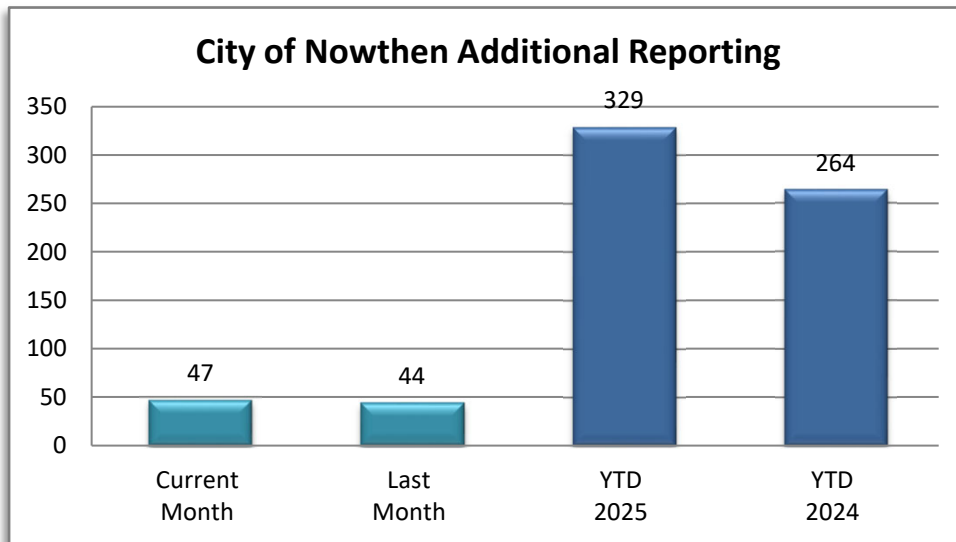

PATROL DIVISION

CITY OF NOWTHEN - JULY 2025

OFFENSE	JAN	FEB	MAR	APR	MAY	JUN	JUL	AUG	SEP	OCT	NOV	DEC	YTD 2025	YTD 2024
Call for Service	115	128	138	132	138	134	145						930	832
Burglaries	0	0	1	2	0	0	0						3	2
Thefts	1	1	5	2	4	2	3						18	16
Crim Sex Conduct	0	0	0	1	0	0	0						1	0
Assault	6	4	4	2	5	1	1						23	11
Dam to Property	0	0	1	1	3	2	2						9	8
Harass Comm	0	0	0	0	0	0	0						0	0
PI Accidents	2	3	0	5	0	2	3						15	7
PD Accidents	5	7	7	5	6	9	7						46	38
Felony Arrests	0	2	2	0	3	0	0						7	3
Gross Misd Arrests	1	2	5	0	4	3	0						15	1
Misd Arrests	9	5	16	4	10	6	5						55	12
DUI Arrests	0	0	1	0	0	0	0						1	0
Drug Arrests	0	0	0	0	0	0	0						0	1
Domestic Arrests	0	0	0	0	1	0	0						1	1
Warrant Arrests	1	0	1	2	0	1	0						5	4
Traffic Stop	112	76	94	90	95	61	85						613	419
Traffic Arrests	17	8	10	12	10	15	11						83	37

CITY OF NOWTHEN

YEAR TO DATE - JULY 2020-2025