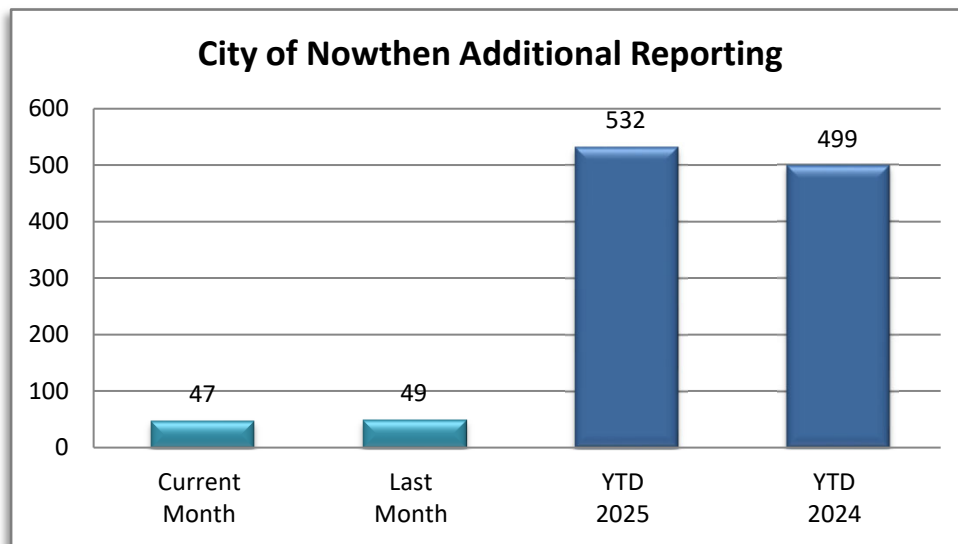

OFFENSE	JAN	FEB	MAR	APR	MAY	JUN	JUL	AUG	SEP	OCT	NOV	DEC	YTD 2025	YTD 2024
Bar None Facility	8	5	20	4	19	9	6	8	10	9	5		103	96
Alarms	5	6	0	5	4	5	2	3	7	4	5		46	47
Animal Complaints	9	7	8	9	6	10	14	15	16	12	6		112	121
Fire	0	2	5	6	3	4	4	4	3	6	2		39	31
MV Complaints	0	1	2	0	0	0	0	0	0	1	0		4	6
Medicals	20	21	17	14	24	13	16	19	18	15	28		205	175
Ordinance	1	2	2	1	2	3	5	2	2	2	1		23	23
2025 TOTALS	43	44	54	39	58	44	47	51	56	49	47	0	532	499