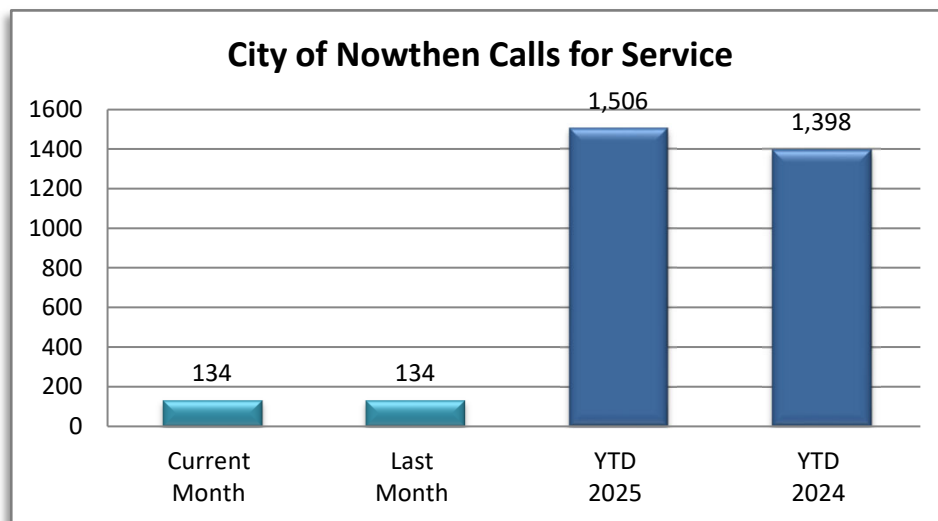

PATROL DIVISION

CITY OF NOWTHEN - NOVEMBER 2025

OFFENSE	JAN	FEB	MAR	APR	MAY	JUN	JUL	AUG	SEP	OCT	NOV	DEC	YTD 2025	YTD 2024
Call for Service	115	128	138	132	138	134	145	152	156	134	134		1,506	1,398
Burglaries	0	0	1	2	0	0	0	1	0	5	0		9	2
Thefts	1	1	5	2	4	2	3	0	1	1	2		22	21
Crim Sex Conduct	0	0	0	1	0	0	0	0	1	0	0		2	1
Assault	6	4	4	2	5	1	1	2	1	3	2		31	21
Dam to Property	0	0	1	1	3	2	2	1	1	1	1		13	15
Harass Comm	0	0	0	0	0	0	0	0	0	0	0		0	0
PI Accidents	2	3	0	5	0	2	3	3	1	1	2		22	16
PD Accidents	5	7	7	5	6	9	7	3	7	10	18		84	69
Felony Arrests	0	2	2	0	3	0	0	1	1	0	9		18	3
Gross Misd Arrests	1	2	5	0	4	3	0	1	0	0	4		20	5
Misd Arrests	9	5	16	4	10	6	5	2	3	10	7		77	45
DUI Arrests	0	0	1	0	0	0	0	1	0	0	0		2	6
Drug Arrests	0	0	0	0	0	0	0	1	0	0	1		2	1
Domestic Arrests	0	0	0	0	1	0	0	0	0	0	0		1	1
Warrant Arrests	1	0	1	2	0	1	0	2	1	0	6		14	7
Traffic Stop	112	76	94	90	95	61	85	108	91	68	46		926	652
Traffic Arrests	17	8	10	12	10	15	9	12	8	12	5		118	75

OFFENSE	JAN	FEB	MAR	APR	MAY	JUN	JUL	AUG	SEP	OCT	NOV	DEC	YTD 2025	YTD 2024
Bar None Facility	8	5	20	4	19	9	6	8	10	9	5		103	96
Alarms	5	6	0	5	4	5	2	3	7	4	5		46	47
Animal Complaints	9	7	8	9	6	10	14	15	16	12	6		112	121
Fire	0	2	5	6	3	4	4	4	3	6	2		39	31
MV Complaints	0	1	2	0	0	0	0	0	0	1	0		4	6
Medicals	20	21	17	14	24	13	16	19	18	15	28		205	175
Ordinance	1	2	2	1	2	3	5	2	2	2	1		23	23
2025 TOTALS	43	44	54	39	58	44	47	51	56	49	47	0	532	499